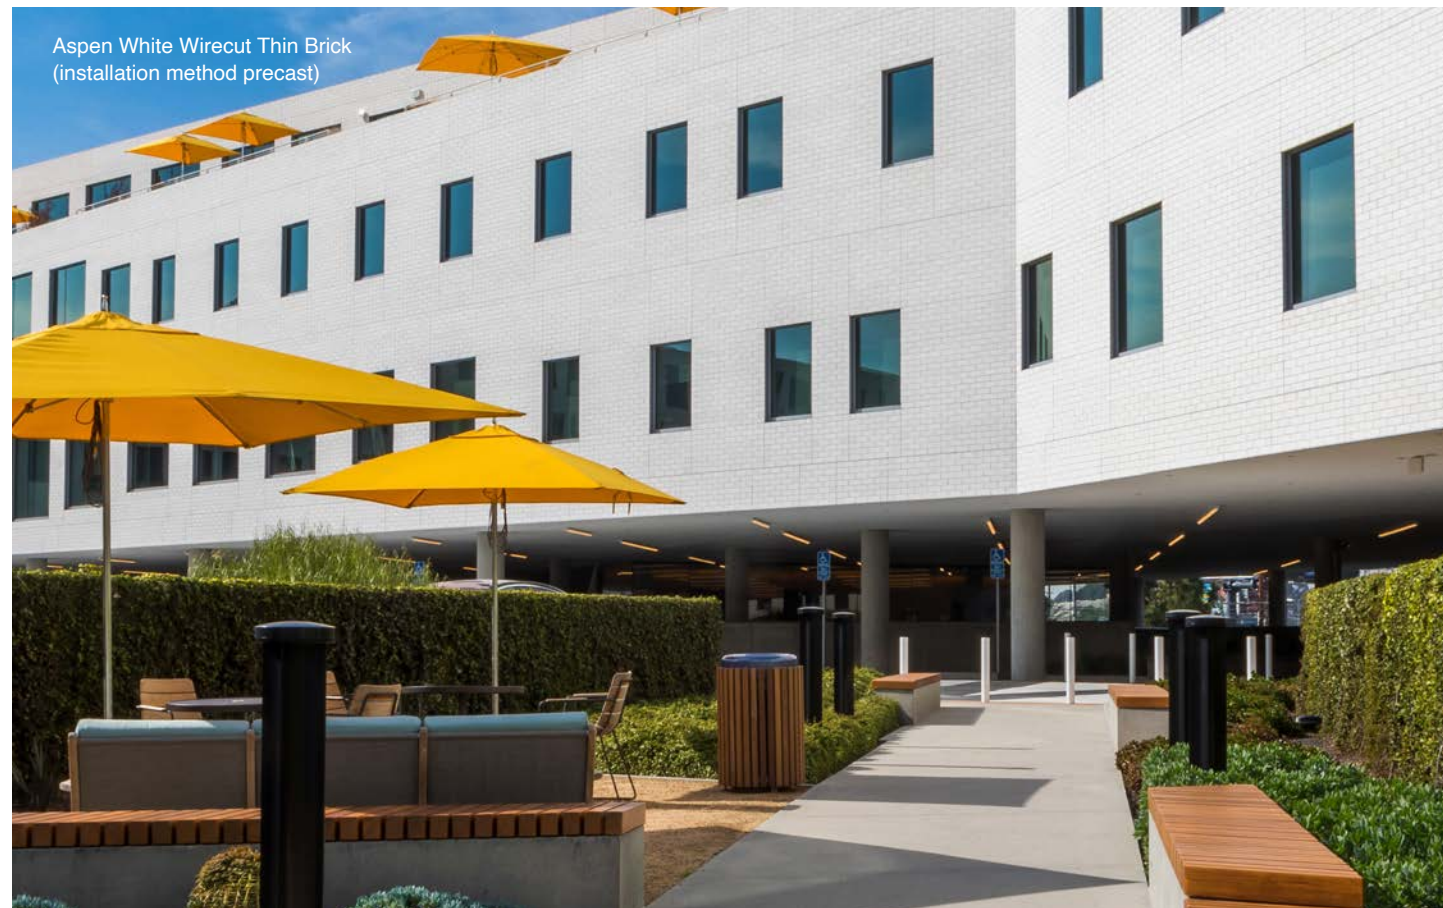

HANLEY • Catalog size: Modular Thin Brick (1/2" x 2-1/4" x 7-5/8" | 6.86 brick per sqft)

Aspen White Wirecut Thin Brick
(installation method precast)

HANLEY • Catalog size: Modular Thin Brick (1/2" x 2-1/4" x 7-5/8" | 6.86 brick per sqft)