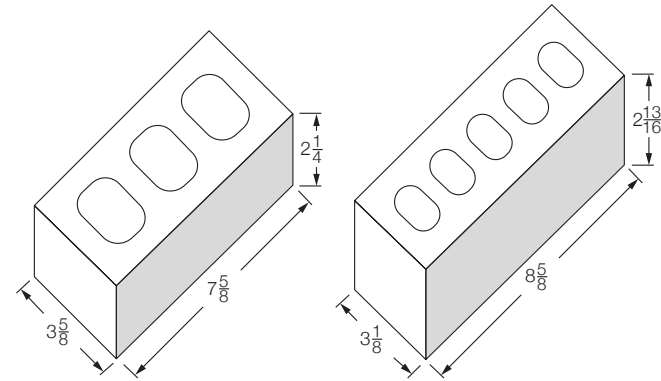

Modular Compared to Builders Special

Brick Per Square Foot Size Comparison

Size	Brick Per Sq Ft
King	4.8
Builders Special	5.02
Queen / Engineer	5.76
Modular	6.86

Top Reasons To Use The Builders Special Size

3 1/8" (Bed Depth) x 2 13/16" (Face Height) x 8 5/8" (Length)

Requires 27% fewer brick than Modular size and has 25% lower in-the-wall cost than modular.

Weight is 4.3 - 4.4 lbs., only 9% over Modular size and comparable to King size brick.

Only 4% less wall coverage than 2 5/8" King size, but the 3 1/8" Bed means there is less tippage than King size when laying. This results in better laying yields.

The appearance in the wall is objectively better than King size as Builders Special has better scale and no staggered bond look.