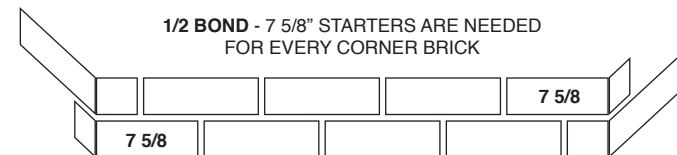

Builders Special Bond Patterns