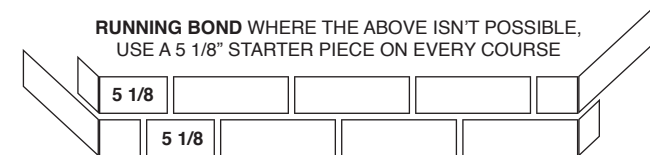

Builders Special Bond Patterns