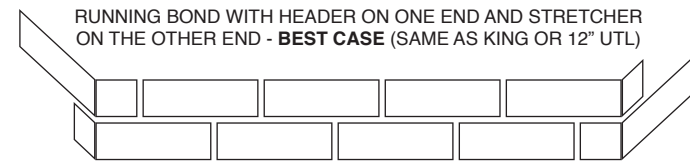

Builders Special Bond Patterns