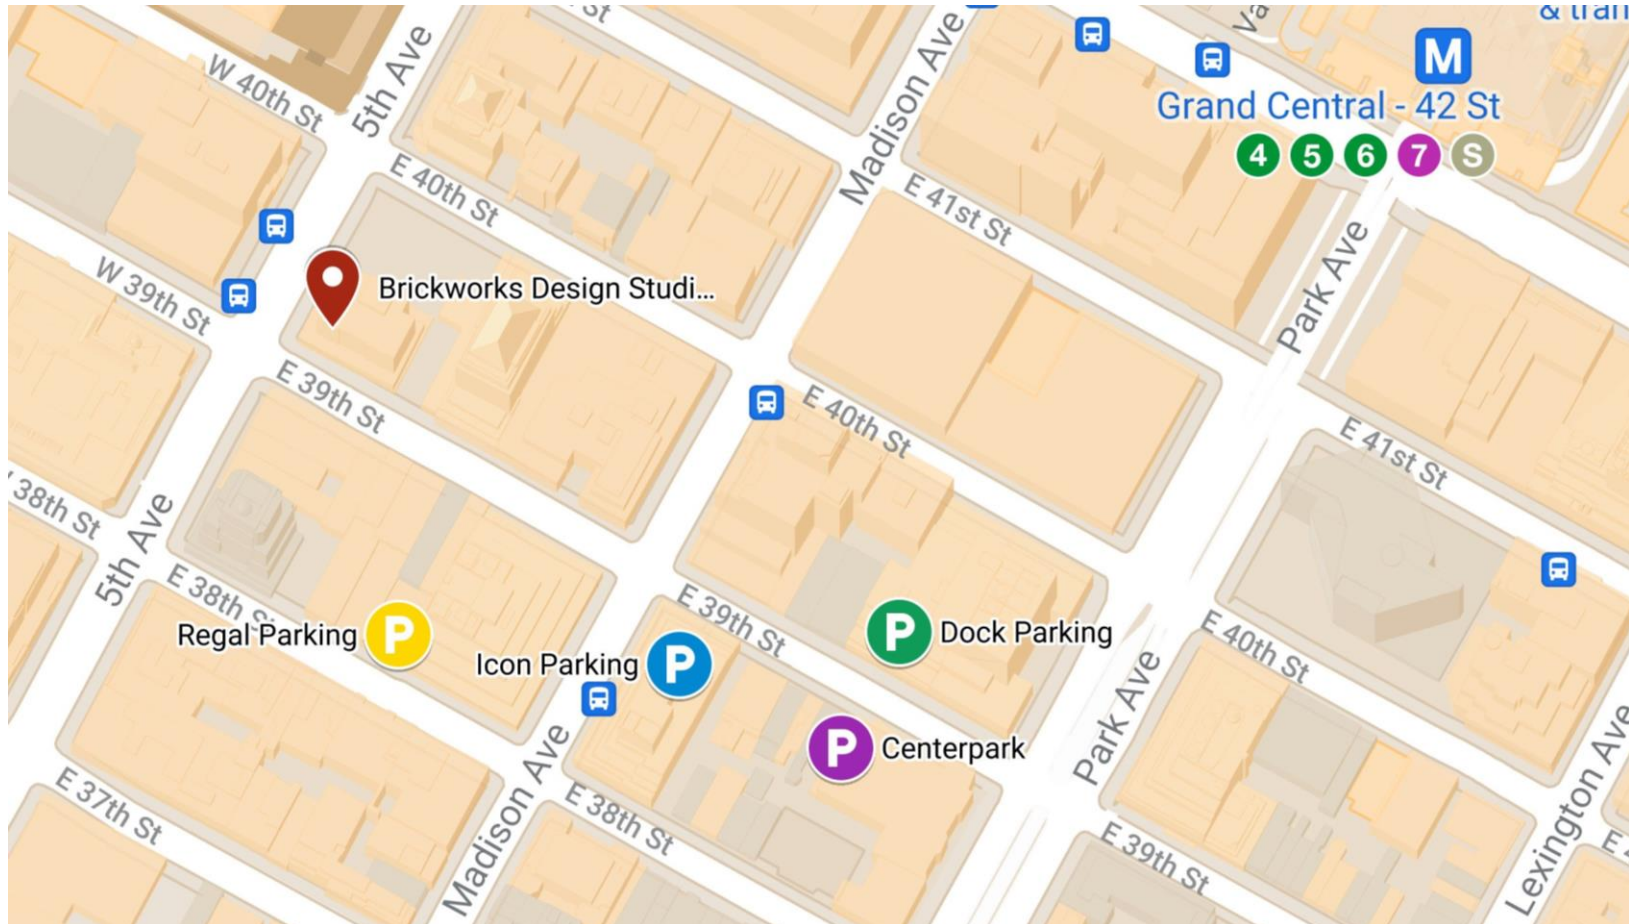

BRICKWORKS

DESIGN STUDIO

445 5th Avenue, New York, NY 10016

-  **Regal Parking** 11 E 38th St - Entrance on 38th St. 1 block walk.
-  **Icon Parking** 261 Madison Ave - Entrance on 39th St. 2 block walk.
-  **Dock Parking** 29 E 39th St - Entrance on 39th St. 2 block walk.
-  **Centerpark** 36 E 39th St - Entrance on 39th St. 2 block walk.