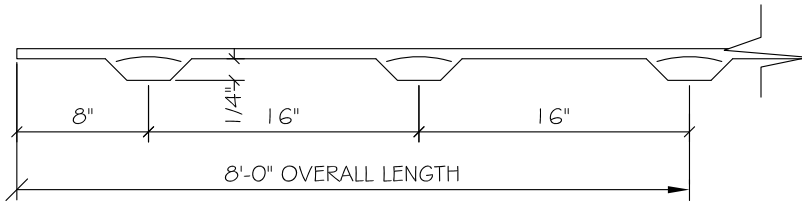

THIN TECH®

TOP VIEW
OFFSET RIBS

BACK FACE
OFFSET RIBS

SECTION
OFFSET RIBS

WINDOWSILL FLASHING: WF-4 ELITE
22GA. x 8'-0" LG. S/S TYPE 304
CHANNEL W/ (6) OFFSET RIBS
AND 3/16"Ø HOLES. @ 16" O.C.

PIECE QUANTITY:

PROJECT:

LOCATION: NEW YORK, NEW YORK

C/O: GLEN - GERY

DESCRIPTION: "ELITE COMPONENT PART SHEET"

NO:

WF-4
ELITE FLASHING

ISSUE DATE: 05/28/13

SCALE: N.T.S.