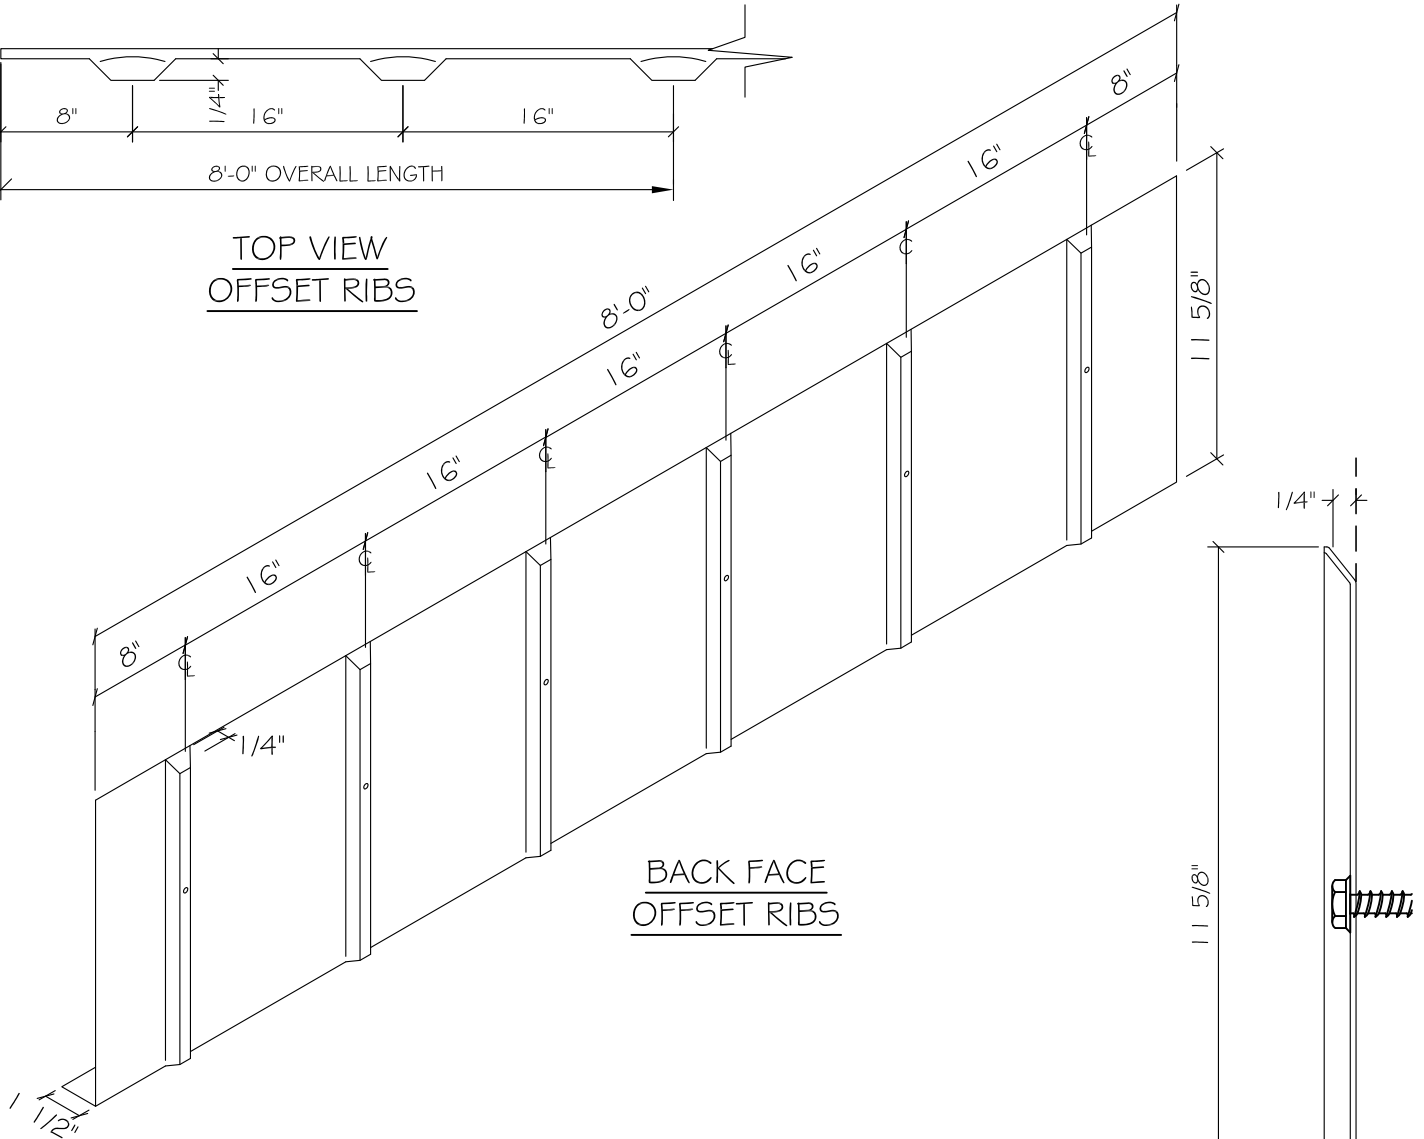

THIN TECH®

TOP VIEW
OFFSET RIBS

BACK FACE
OFFSET RIBS

SECTION
OFFSET RIBS

WINDOWSILL FLASHING: WF-4 ELITE
22GA. x 8'-0" LG. S/S TYPE 304
CHANNEL W/ (6) OFFSET RIBS
AND 3/16"Ø HOLES. @ 16" O.C.

PIECE QUANTITY:

PROJECT:

LOCATION: NEW YORK, NEW YORK

C/O: GLEN - GERY

DESCRIPTION: "ELITE COMPONENT PART SHEET"

NO:

WF-4
ELITE FLASHING

ISSUE DATE: 05/28/13

SCALE: N.T.S.