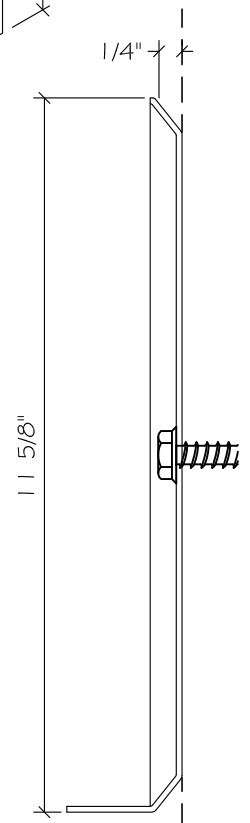

THIN TECH®

TOP VIEW
OFFSET RIBS

BACK FACE
OFFSET RIBS

SECTION
OFFSET RIBS

WINDOWSILL FLASHING: WF-4 ELITE
22GA. x 8'-0" LG. S/S TYPE 304
CHANNEL W/ (6) OFFSET RIBS
AND 3/16"Ø HOLES. @ 16" O.C.

PIECE QUANTITY:

PROJECT:

LOCATION: NEW YORK, NEW YORK

C/O: GLEN - GERY

DESCRIPTION: "ELITE COMPONENT PART SHEET"

NO:

WF-4
ELITE FLASHING

ISSUE DATE: 05/28/13

SCALE: N.T.S.