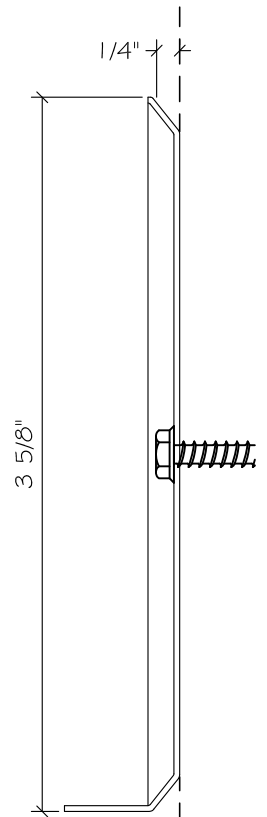

THIN TECH®

TOP VIEW
OFFSET RIBS

BACK FACE
OFFSET RIBS

SECTION
OFFSET RIBS

WINDOWSILL FLASHING: WF-1 ELITE
22GA. x 8'-0" LG. 5/5 TYPE 304
CHANNEL W/ (6) OFFSET RIBS
AND 3/16"Ø HOLES. @ 16" O.C.

PIECE QUANTITY:

PROJECT:

LOCATION: NEW YORK, NEW YORK

C/O: GLEN - GERY

DESCRIPTION: "ELITE COMPONENT PART SHEET"

NO:

WF-1
ELITE FLASHING

ISSUE DATE: 05/28/13

SCALE: N.T.S.