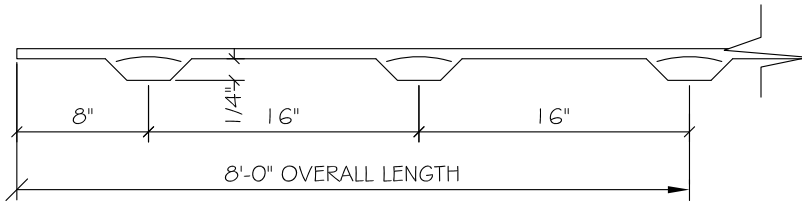

THIN TECH®

TOP VIEW
OFFSET RIBS

BACK FACE
OFFSET RIBS

SECTION
OFFSET RIBS

WINDOWSILL FLASHING: WF-1 ELITE
22GA. x 8'-0" LG. 5/5 TYPE 304
CHANNEL W/ (6) OFFSET RIBS
AND 3/16"Ø HOLES. @ 16" O.C.

PIECE QUANTITY:

PROJECT:

LOCATION: NEW YORK, NEW YORK

C/O: GLEN - GERY

DESCRIPTION: "ELITE COMPONENT PART SHEET"

NO:

WF-1
ELITE FLASHING

ISSUE DATE: 05/28/13

SCALE: N.T.S.