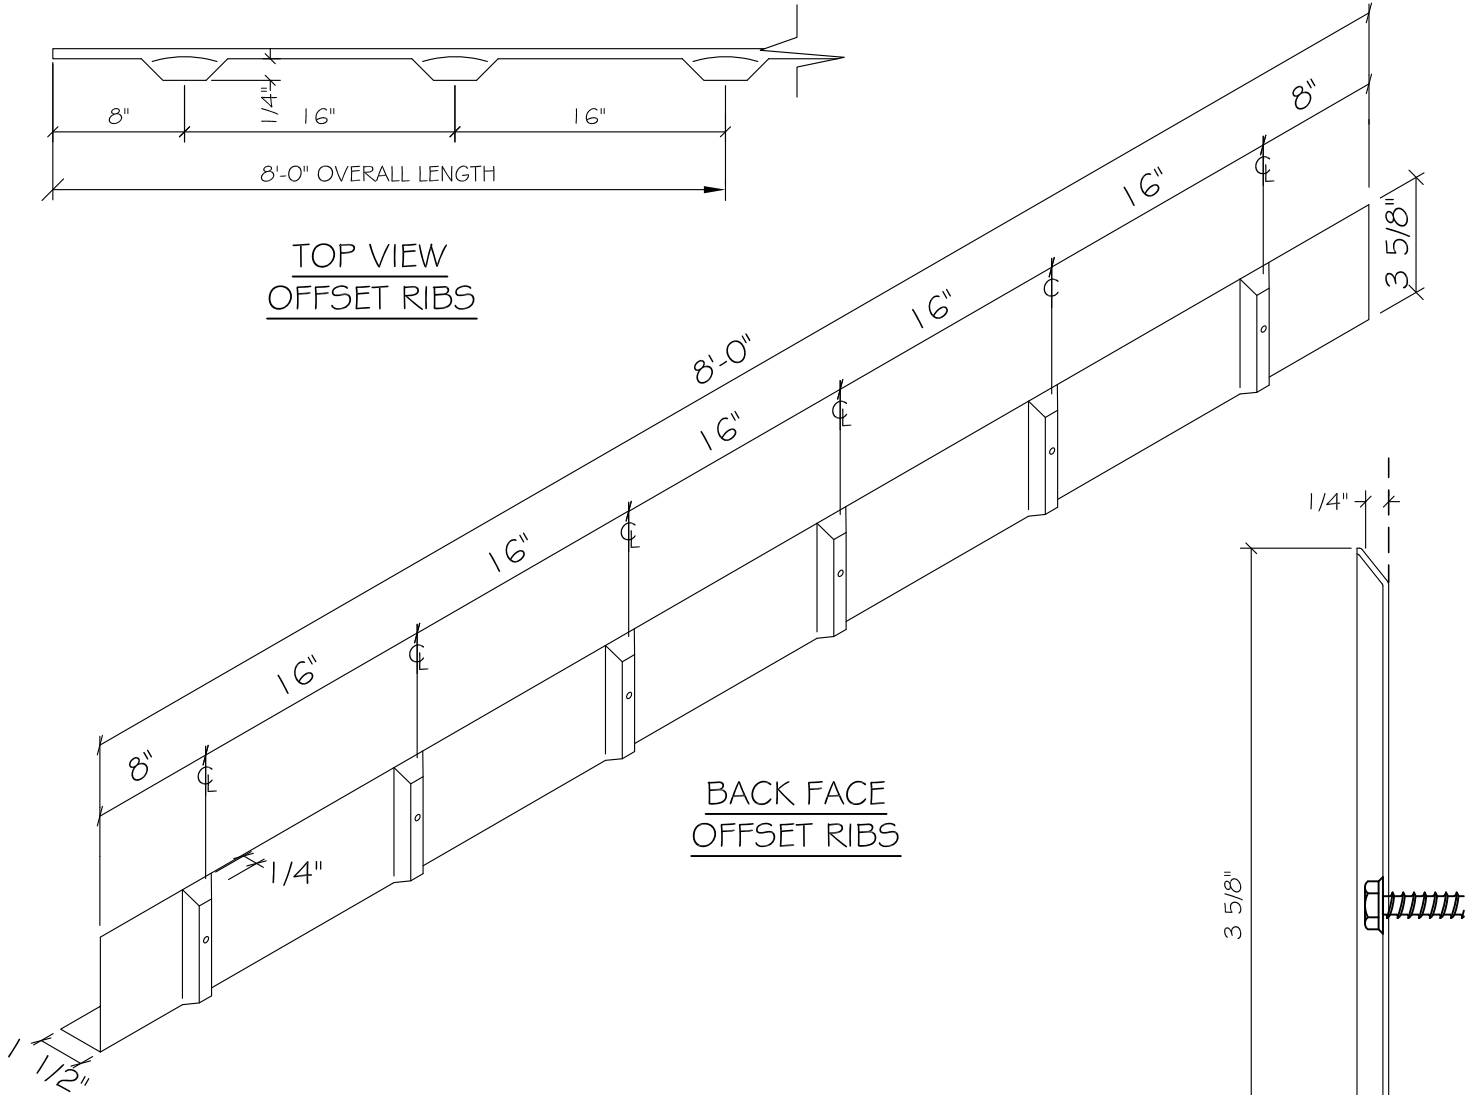

THIN TECH®

TOP VIEW
OFFSET RIBS

BACK FACE
OFFSET RIBS

SECTION
OFFSET RIBS

WINDOWSILL FLASHING: WF-1 ELITE
22GA. x 8'-0" LG. 5/5 TYPE 304
CHANNEL W/ (6) OFFSET RIBS
AND 3/16"Ø HOLES. @ 16" O.C.

PIECE QUANTITY:

PROJECT:

LOCATION: NEW YORK, NEW YORK

C/O: GLEN - GERY

DESCRIPTION: "ELITE COMPONENT PART SHEET"

NO:

WF-1
ELITE FLASHING

ISSUE DATE: 05/28/13

SCALE: N.T.S.