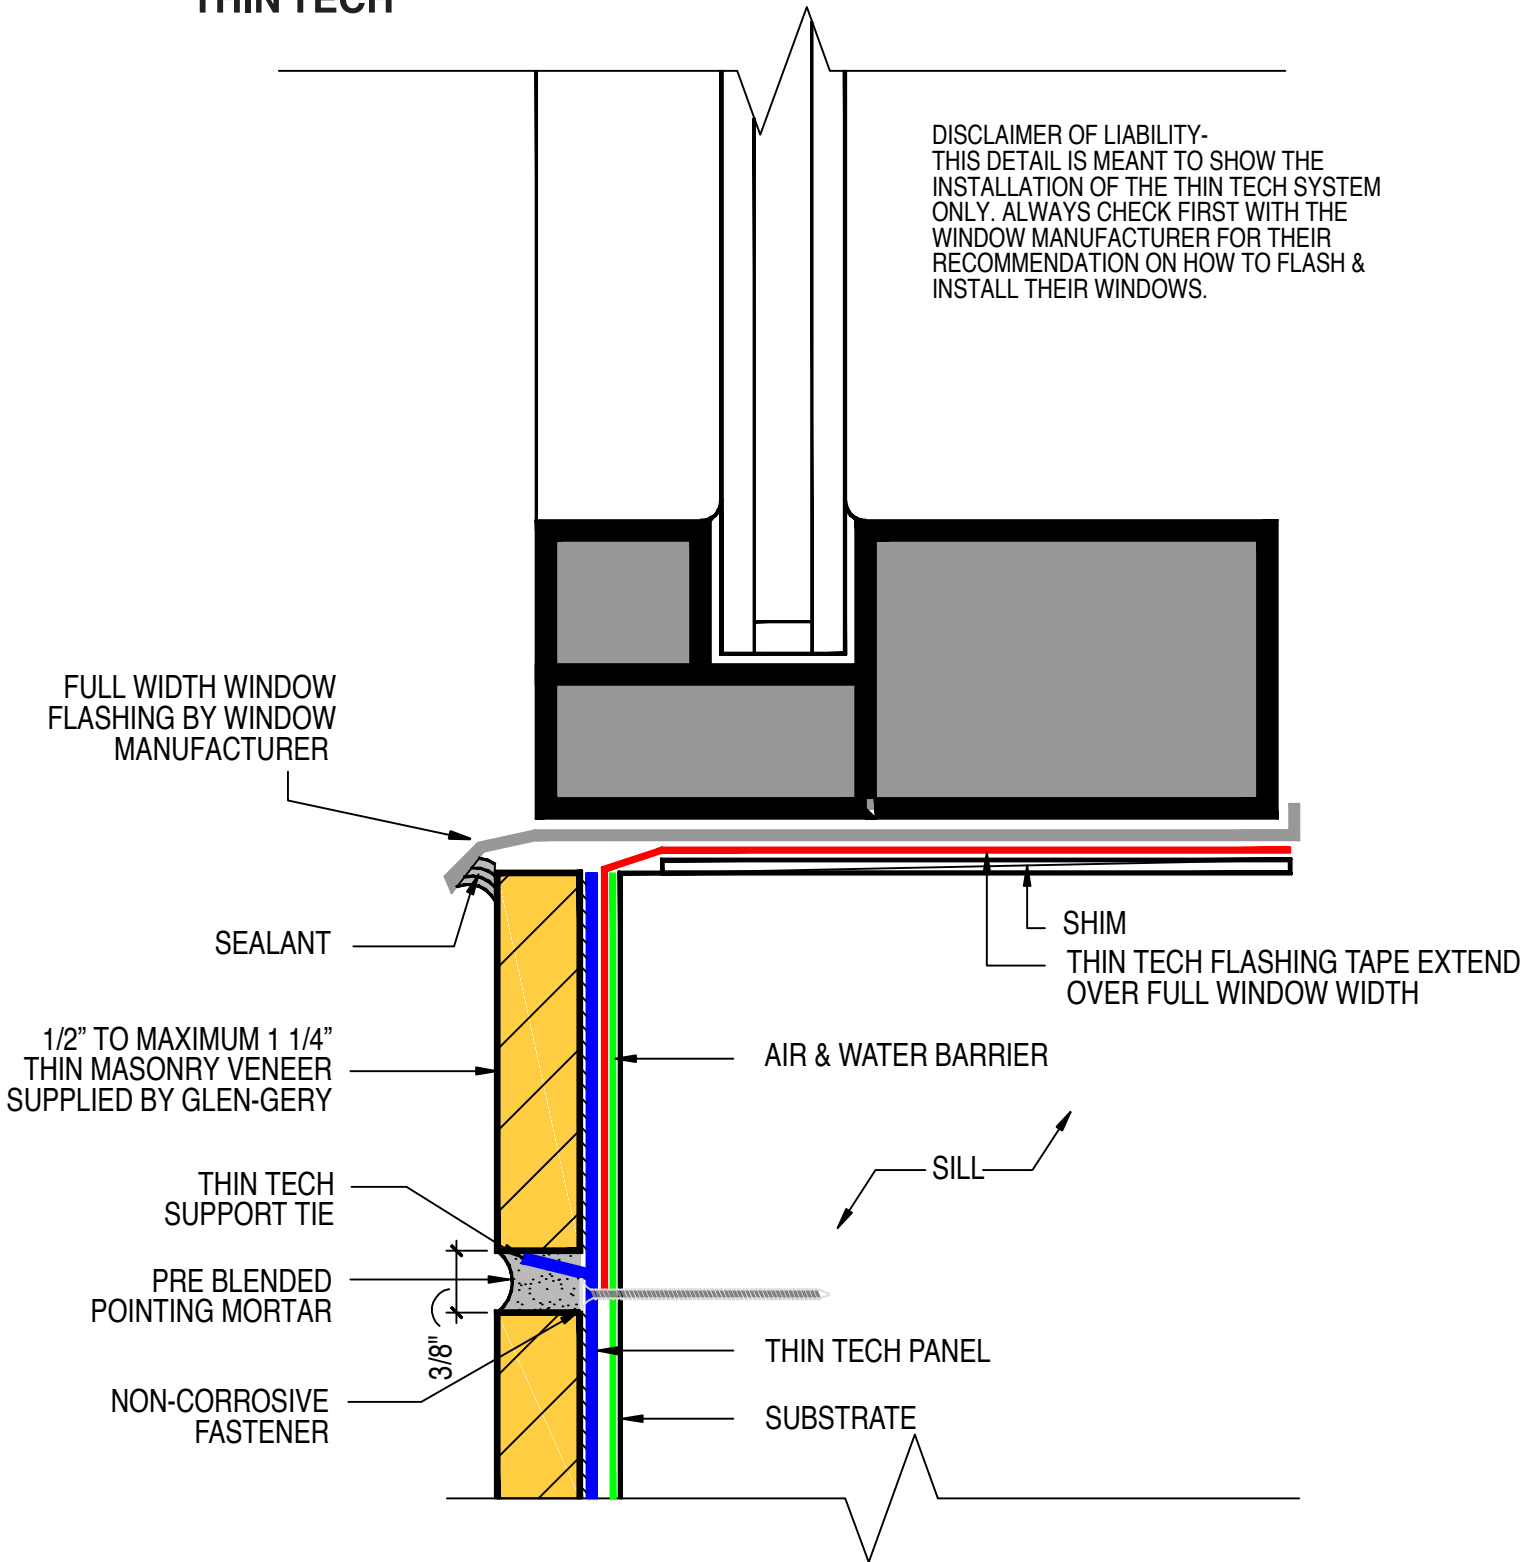

**THIN TECH®**

DISCLAIMER OF LIABILITY- THIS DETAIL IS MEANT TO SHOW THE INSTALLATION OF THE THIN TECH SYSTEM ONLY. ALWAYS CHECK FIRST WITH THE WINDOW MANUFACTURER FOR THEIR RECOMMENDATION ON HOW TO FLASH & INSTALL THEIR WINDOWS.

# FLUSH WINDOW SILL

**CLASSIC**

SCALE : 1'-0" = 1'-0"