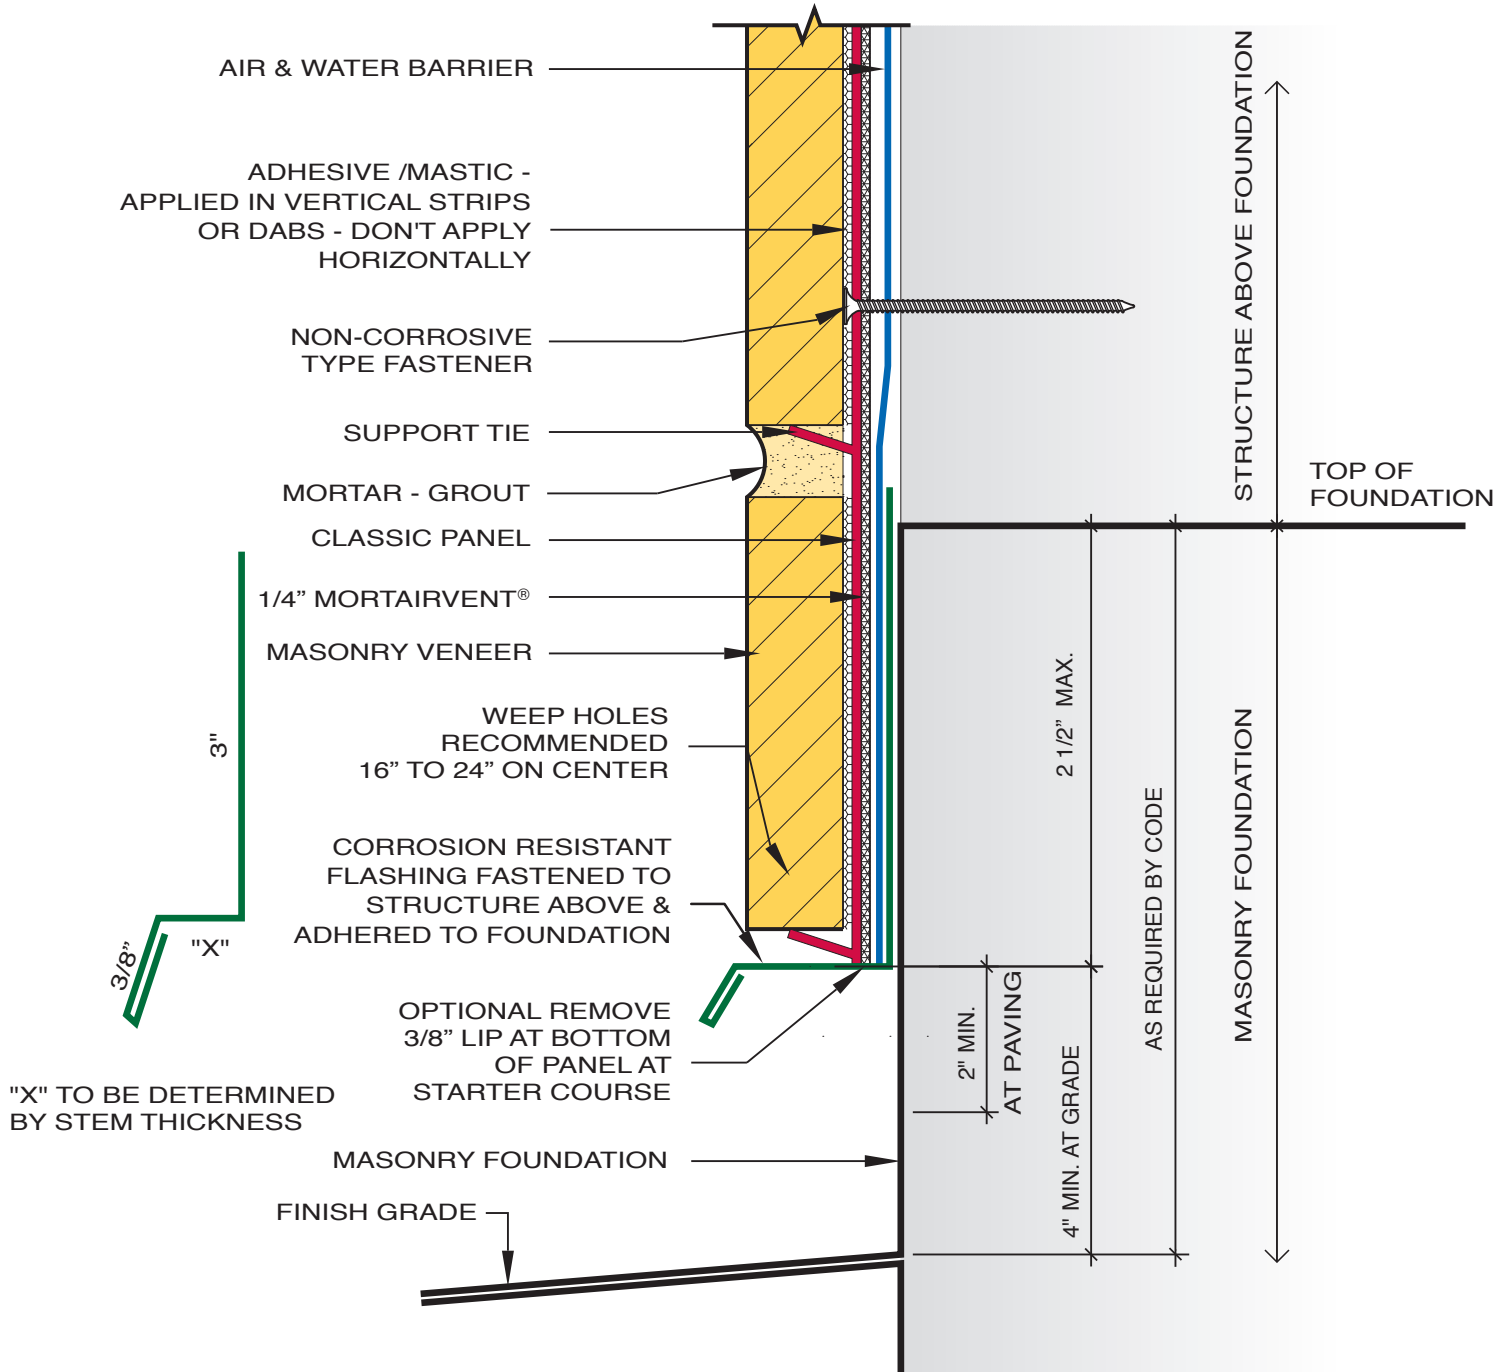

THIN TECH®

SECTION - BASE

CLASSIC

SCALE : 1'-0" = 1'-0"