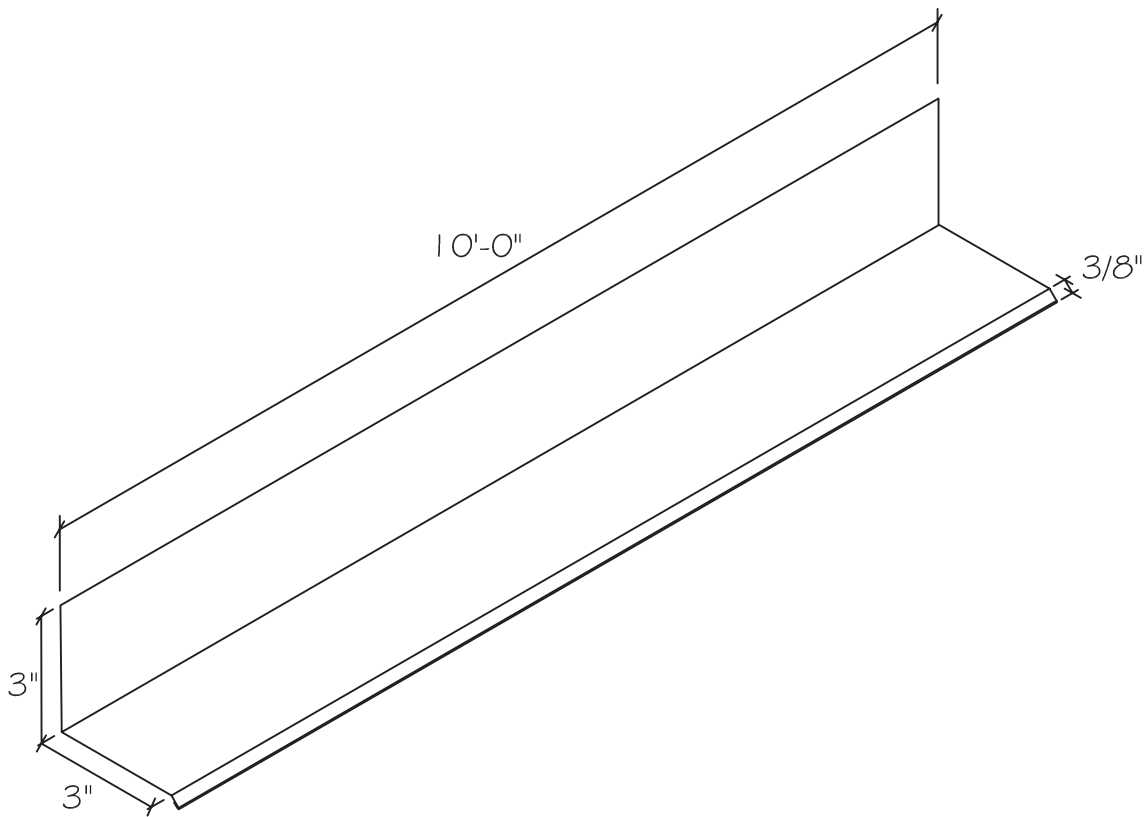

THIN TECH®

STARTER ANGLE
- 26GA. x 10'-0" LG. STAINLESS STEEL ANGLE

PIECE QUANTITY:	PROJECT:	NO:
	LOCATION: 05/17/17	SA-3
	C/O: GLEN - GERY	ISSUE DATE: 05/17/17
DESCRIPTION: 3" STARTER ANGLE	SCALE: N.T.S.	