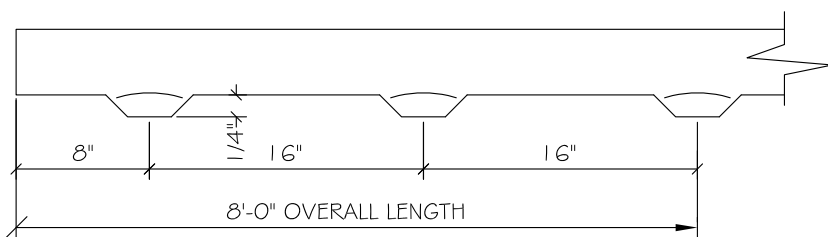

THIN TECH[®]

TOP VIEW
OFFSET RIBS

BACK FACE
OFFSET RIBS

SECTION
OFFSET RIBS

TYPE #1 ELITE
22GA. x 8'-0" LG. S/S TYPE 304
CHANNEL W/ (6) OFFSET RIBS
AND 3/16"Ø HOLES. @ 16" O.C.

PIECE QUANTITY:

PROJECT:

LOCATION: NEW YORK, NEW YORK

C/O: GLEN - GERY

DESCRIPTION: "ELITE CHANNEL CLIPS TYPE # 1"

NO:

TYPE #1
ELITE CHANNEL

ISSUE DATE: 05/17/13

SCALE: N.T.S.