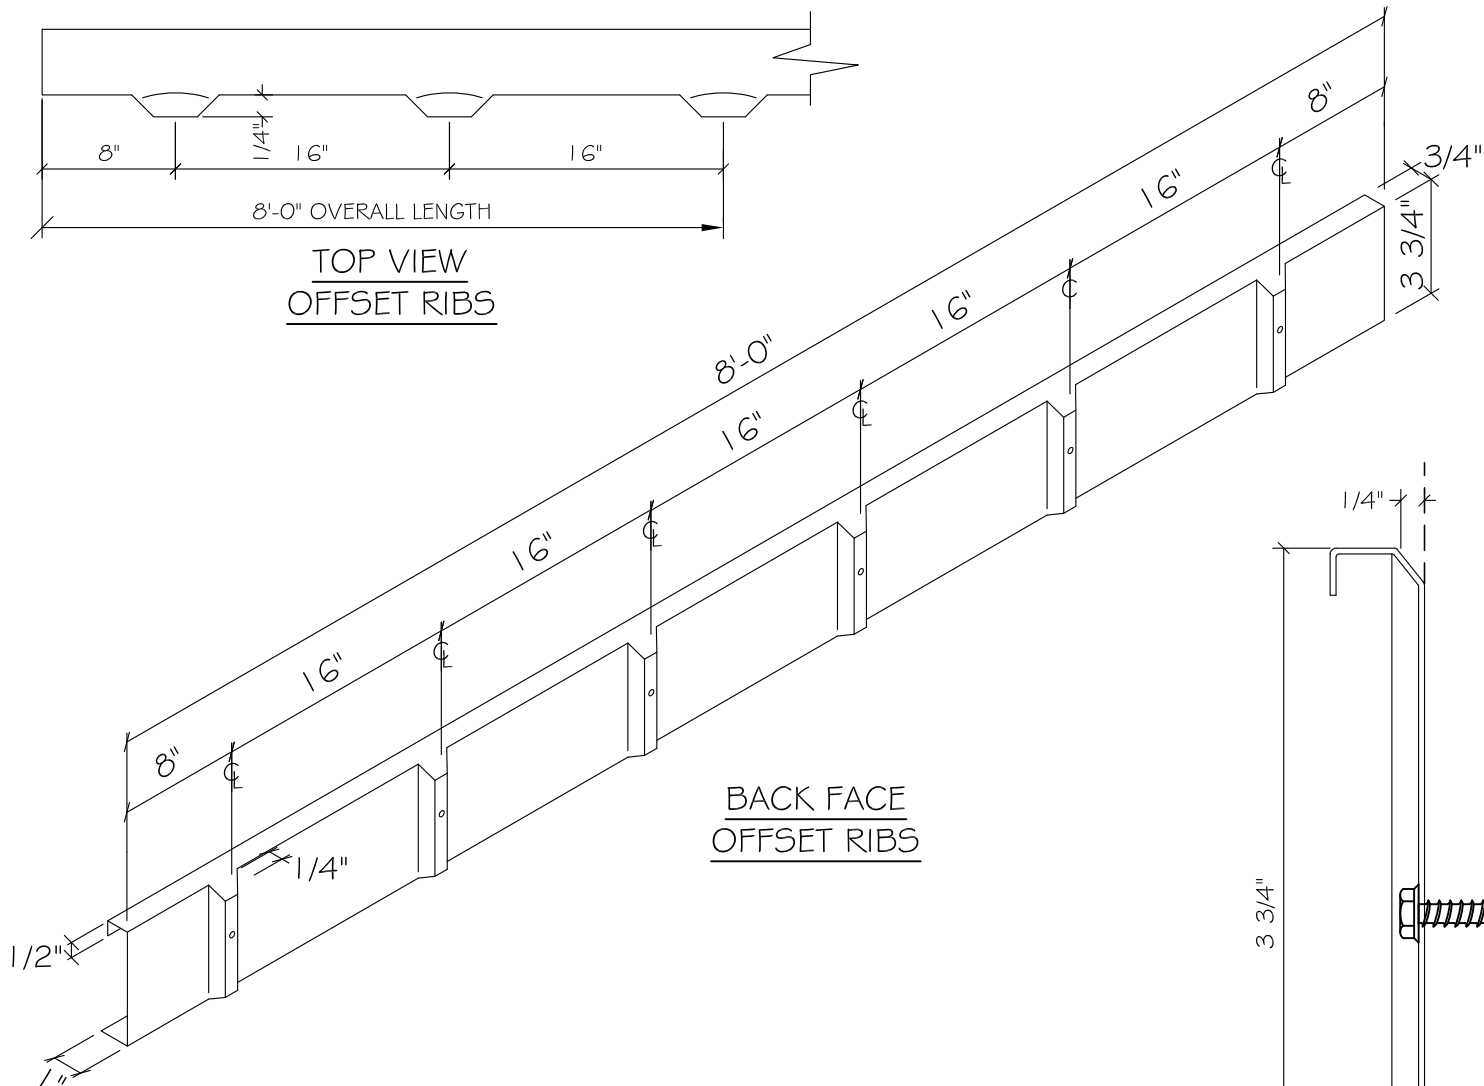

THIN TECH[®]

TOP VIEW
OFFSET RIBS

BACK FACE
OFFSET RIBS

SECTION
OFFSET RIBS

TYPE #1 ELITE
22GA. x 8'-0" LG. S/S TYPE 304
CHANNEL W/ (6) OFFSET RIBS
AND 3/16"Ø HOLES. @ 16" O.C.

PIECE QUANTITY:

PROJECT:

LOCATION: NEW YORK, NEW YORK

C/O: GLEN - GERY

DESCRIPTION: "ELITE CHANNEL CLIPS TYPE # 1"

NO:

TYPE #1
ELITE CHANNEL

ISSUE DATE: 05/17/13

SCALE: N.T.S.