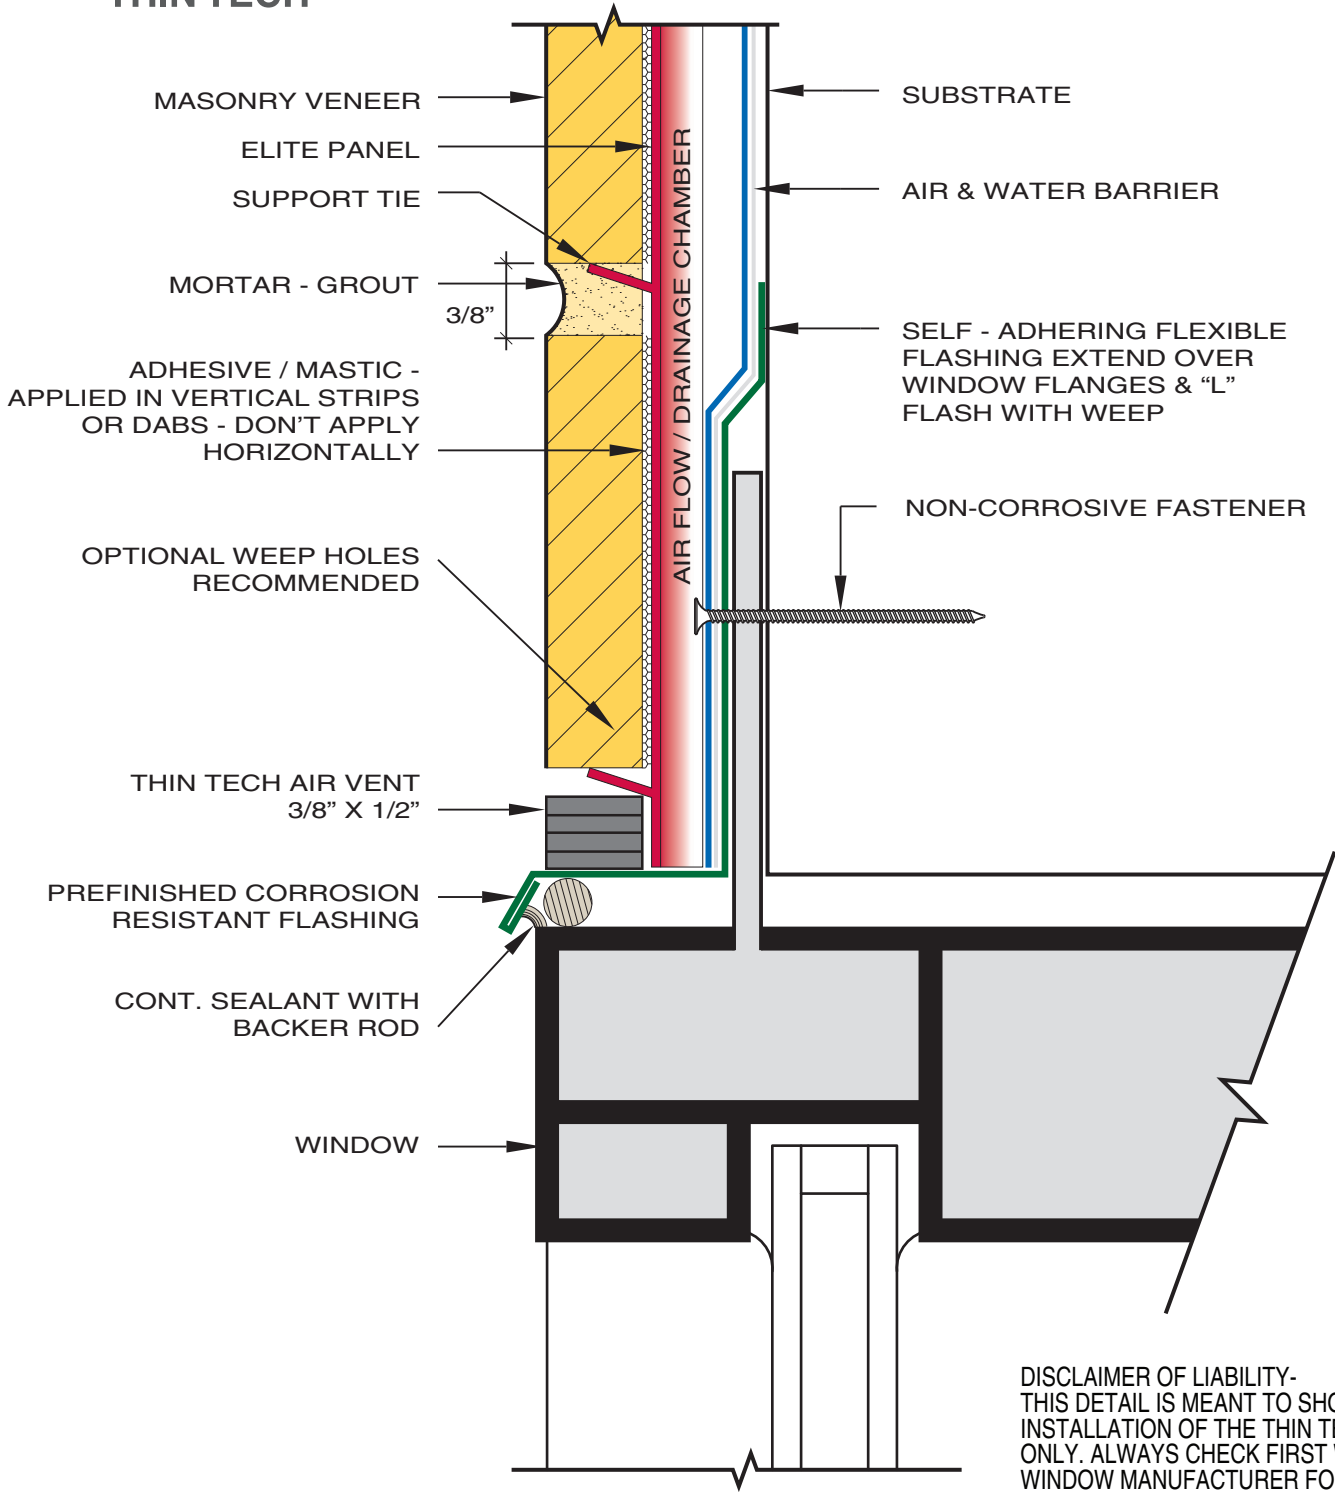

**THIN TECH®**

DISCLAIMER OF LIABILITY- THIS DETAIL IS MEANT TO SHOW THE INSTALLATION OF THE THIN TECH SYSTEM ONLY. ALWAYS CHECK FIRST WITH THE WINDOW MANUFACTURER FOR THEIR RECOMMENDATION ON HOW TO FLASH & INSTALL THEIR WINDOWS.

# FLANGED WINDOW HEAD

**ELITE**

SCALE : 1'-0" = 1'-0"