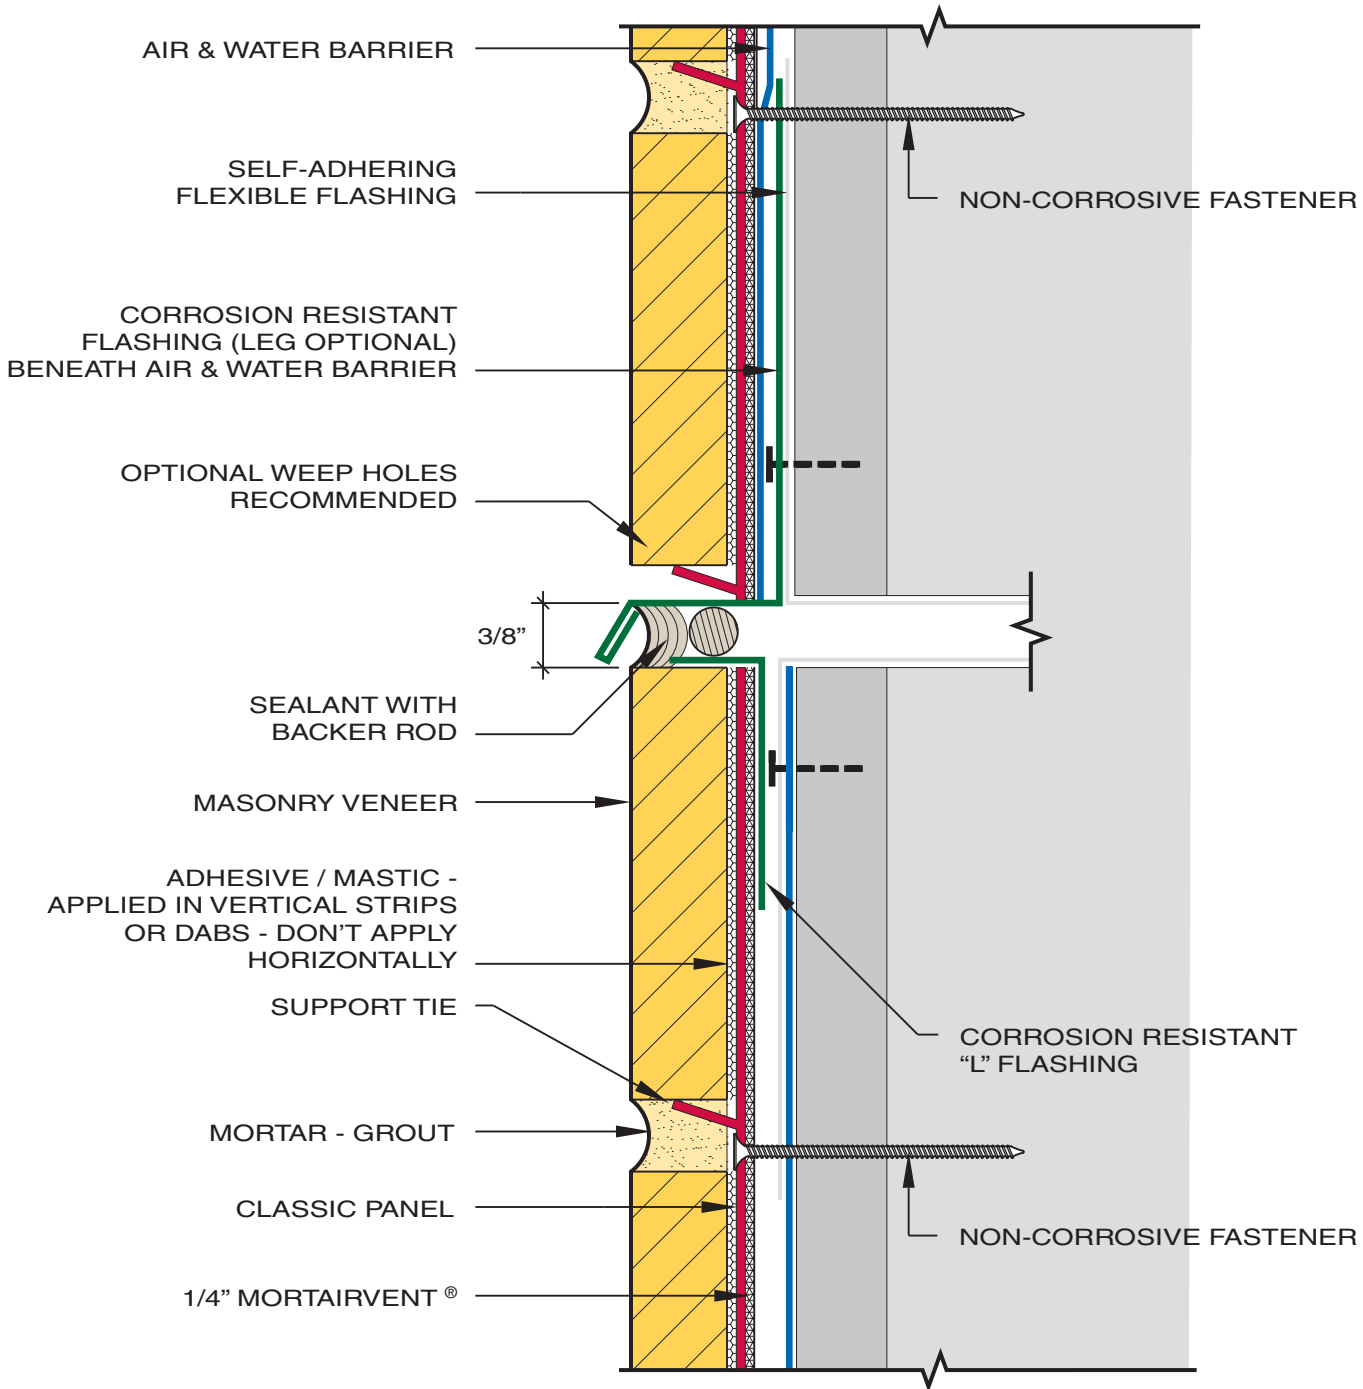

THIN TECH®

TYPICAL CURTAIN WALL HORIZONTAL PANEL FLASHING

CLASSIC

SCALE : 1'-0" = 1'-0"