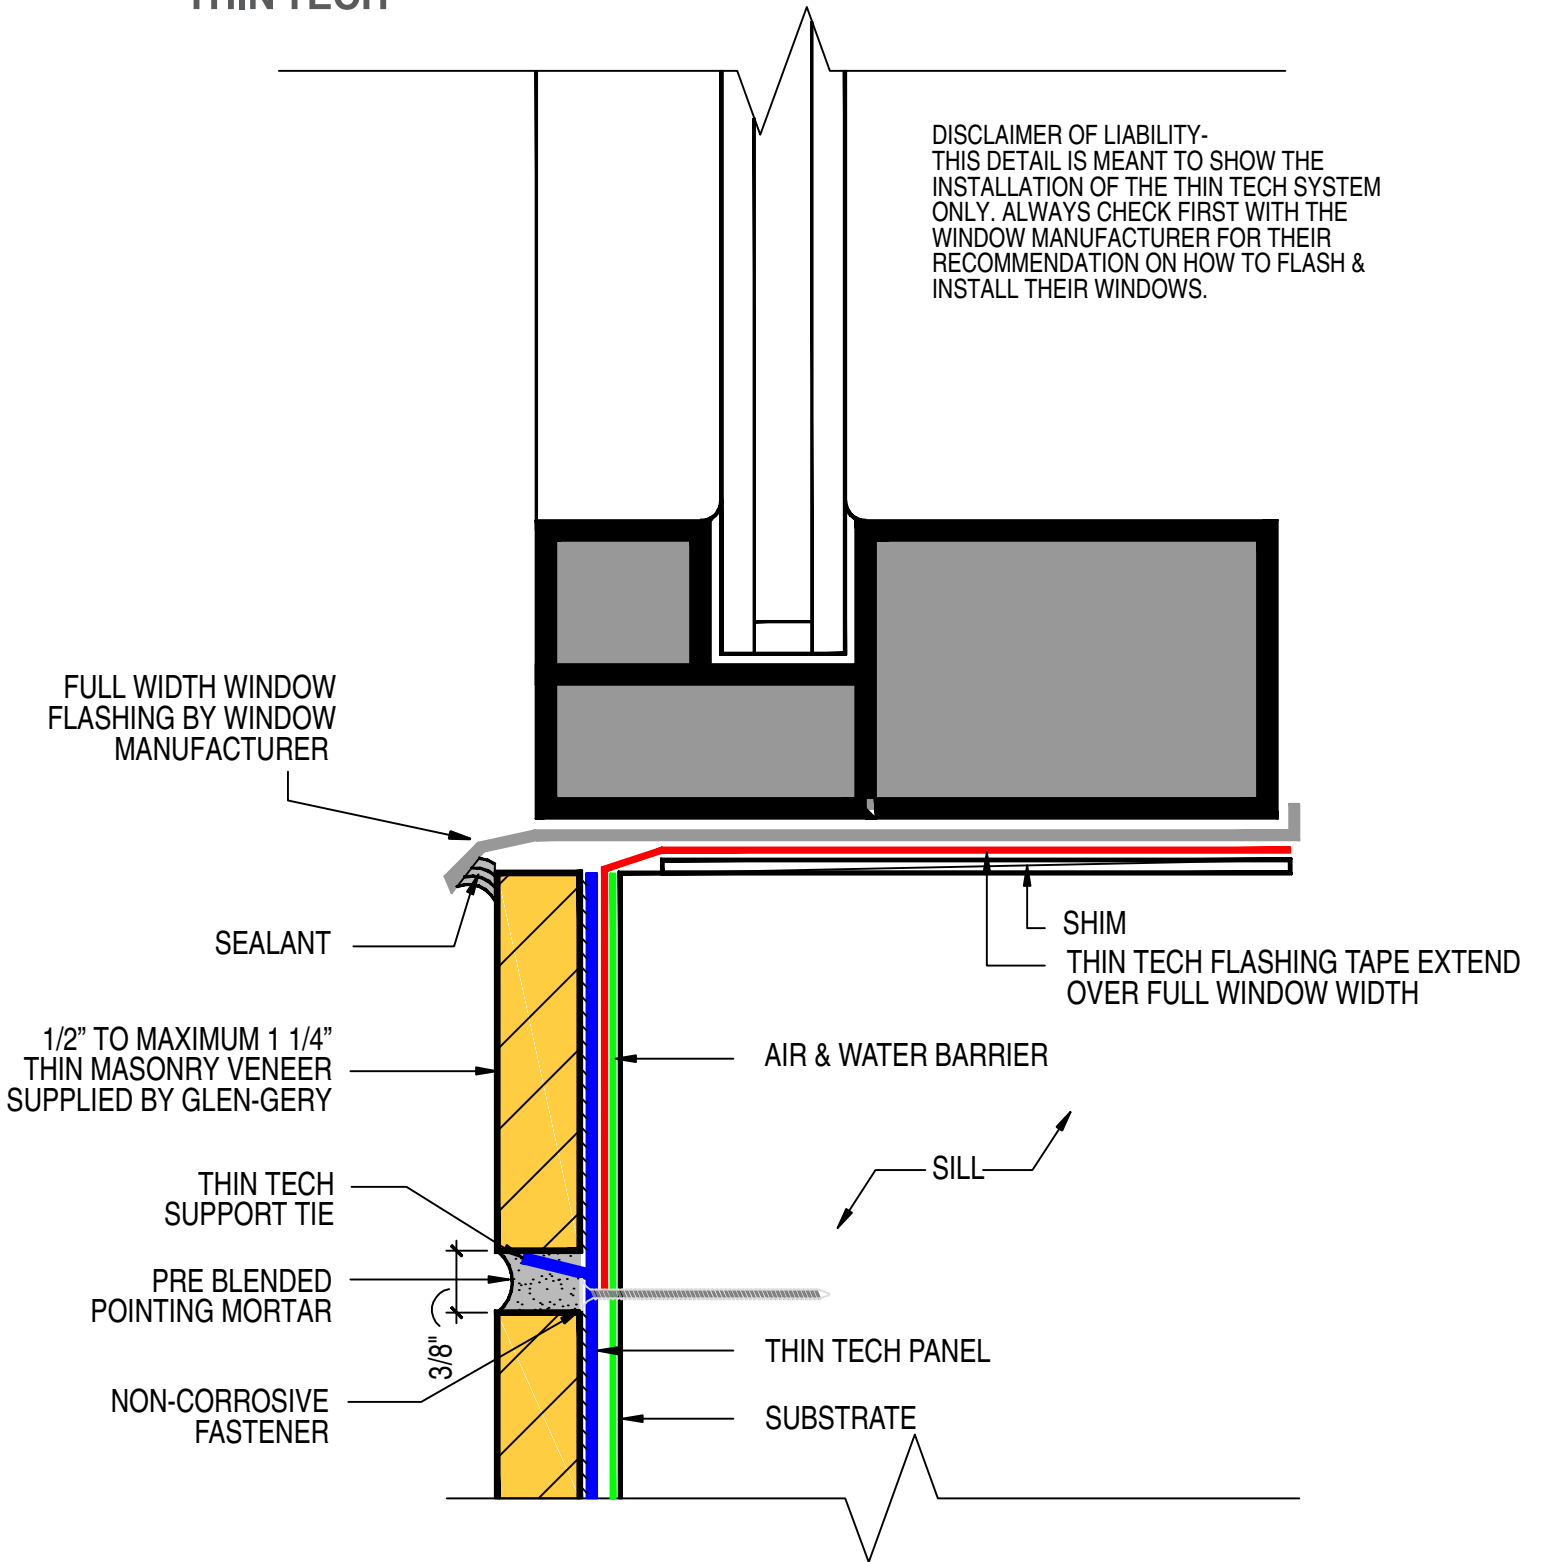

THIN TECH®

DISCLAIMER OF LIABILITY- THIS DETAIL IS MEANT TO SHOW THE INSTALLATION OF THE THIN TECH SYSTEM ONLY. ALWAYS CHECK FIRST WITH THE WINDOW MANUFACTURER FOR THEIR RECOMMENDATION ON HOW TO FLASH & INSTALL THEIR WINDOWS.

FLUSH WINDOW SILL

CLASSIC

SCALE : 1'-0" = 1'-0"