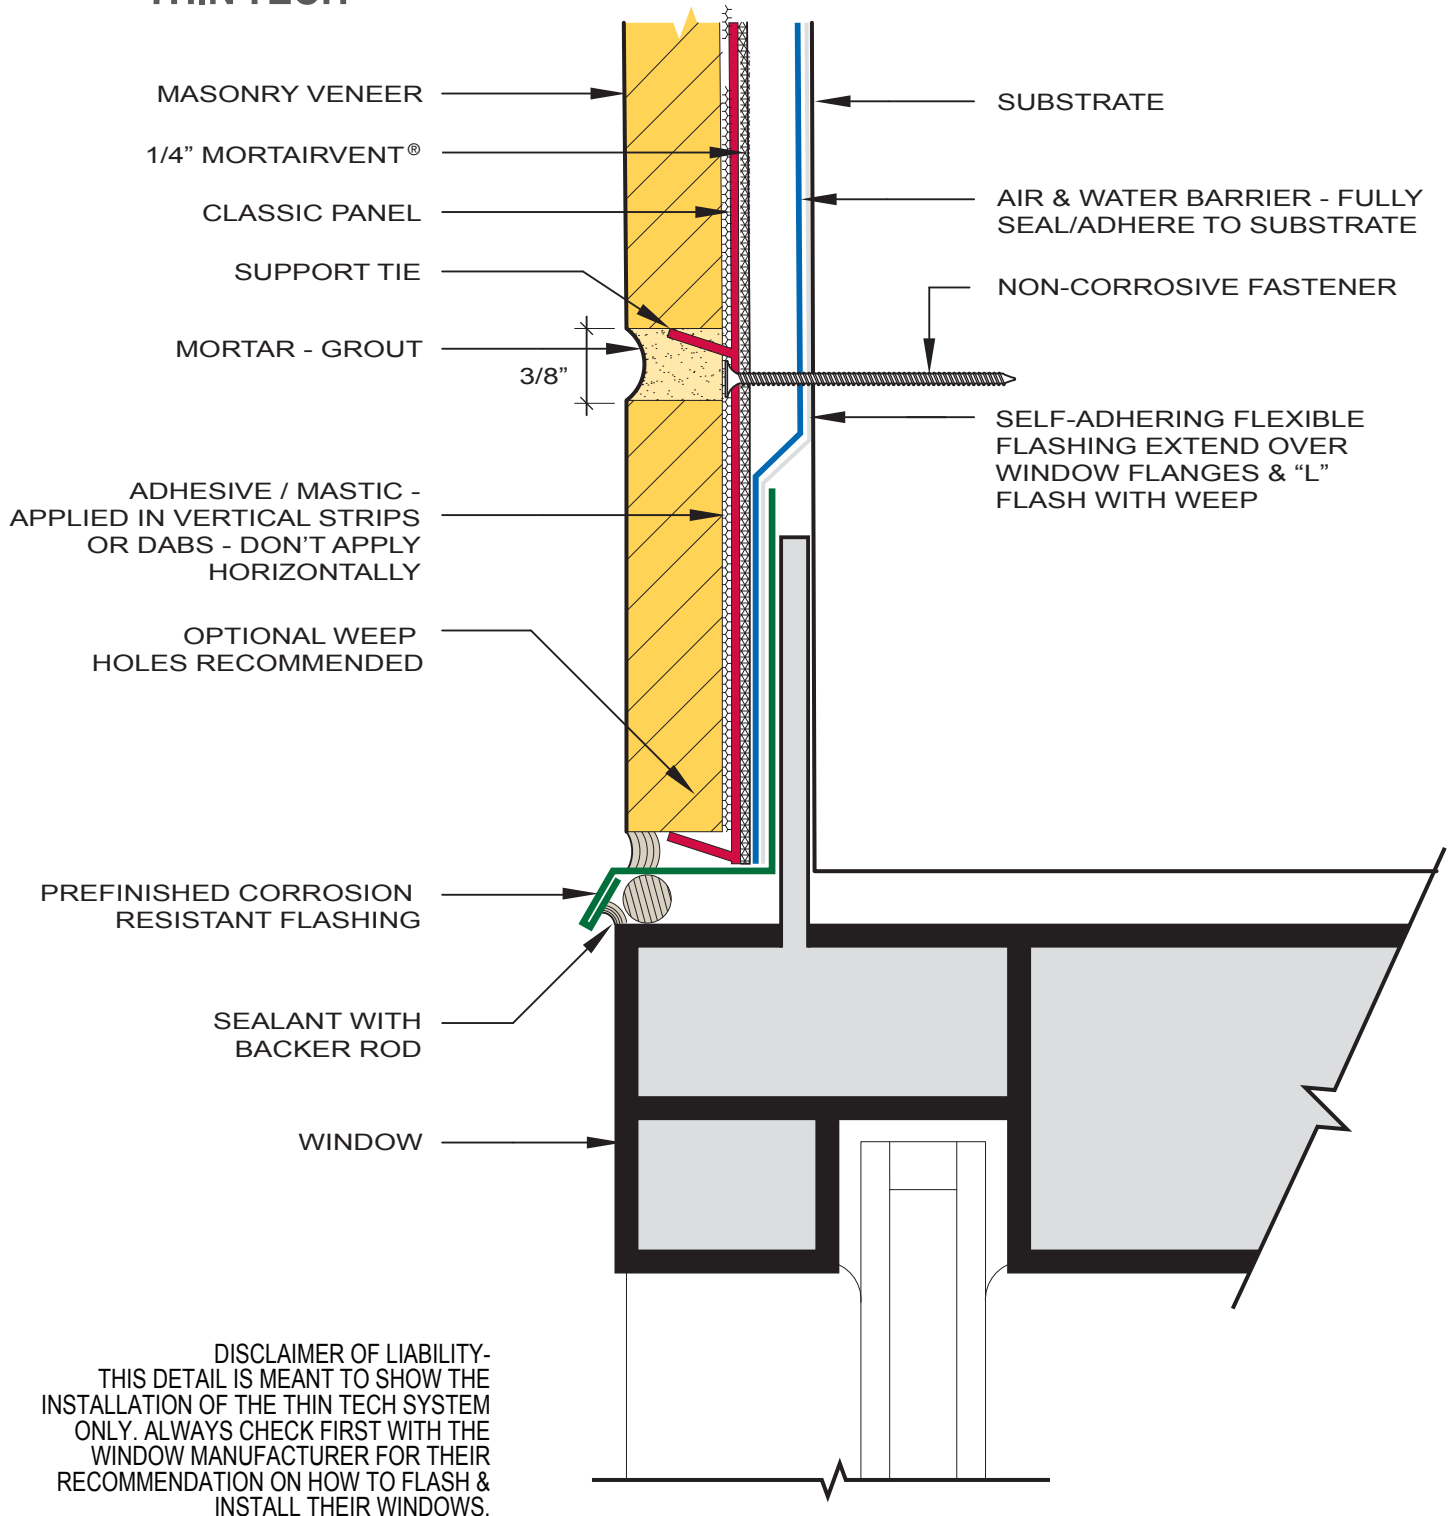

THIN TECH®

FLANGED WINDOW HEAD

CLASSIC