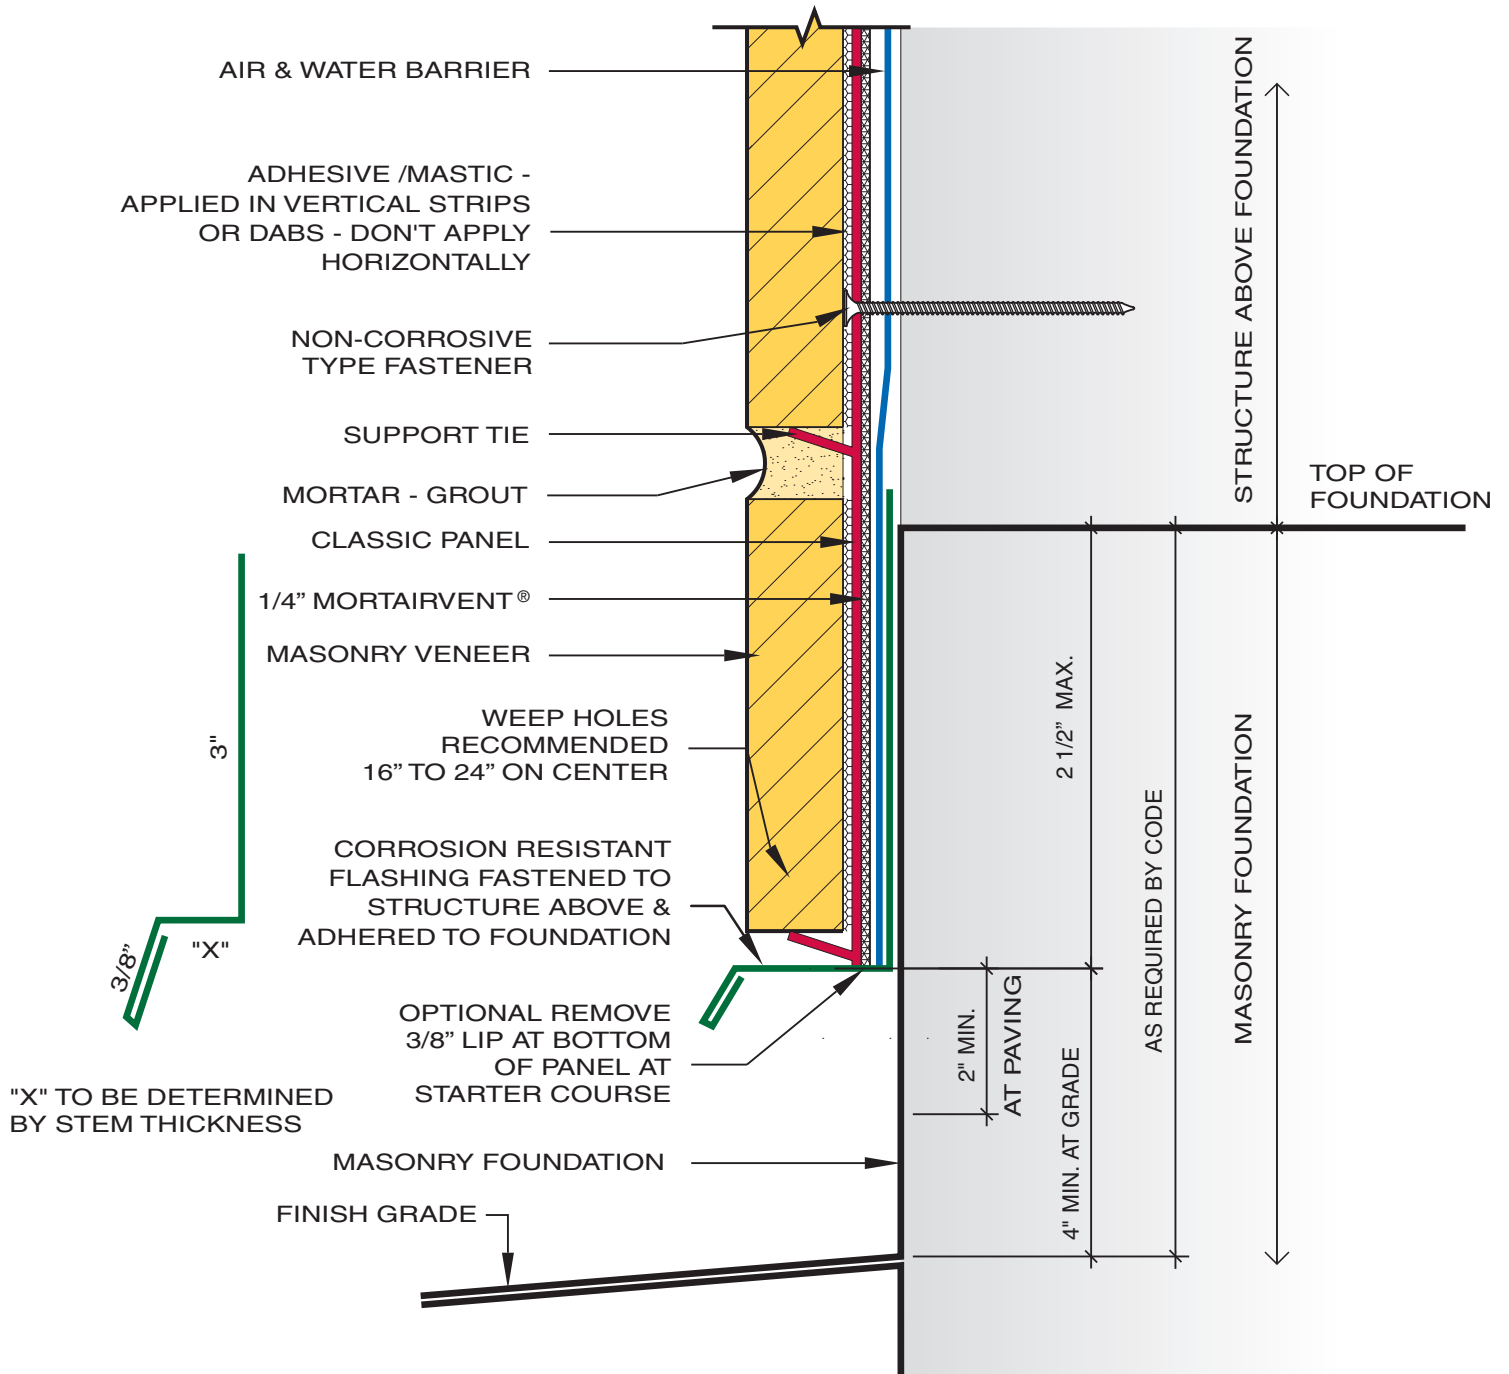

THIN TECH®

SECTION - BASE

CLASSIC

SCALE : 1'-0" = 1'-0"