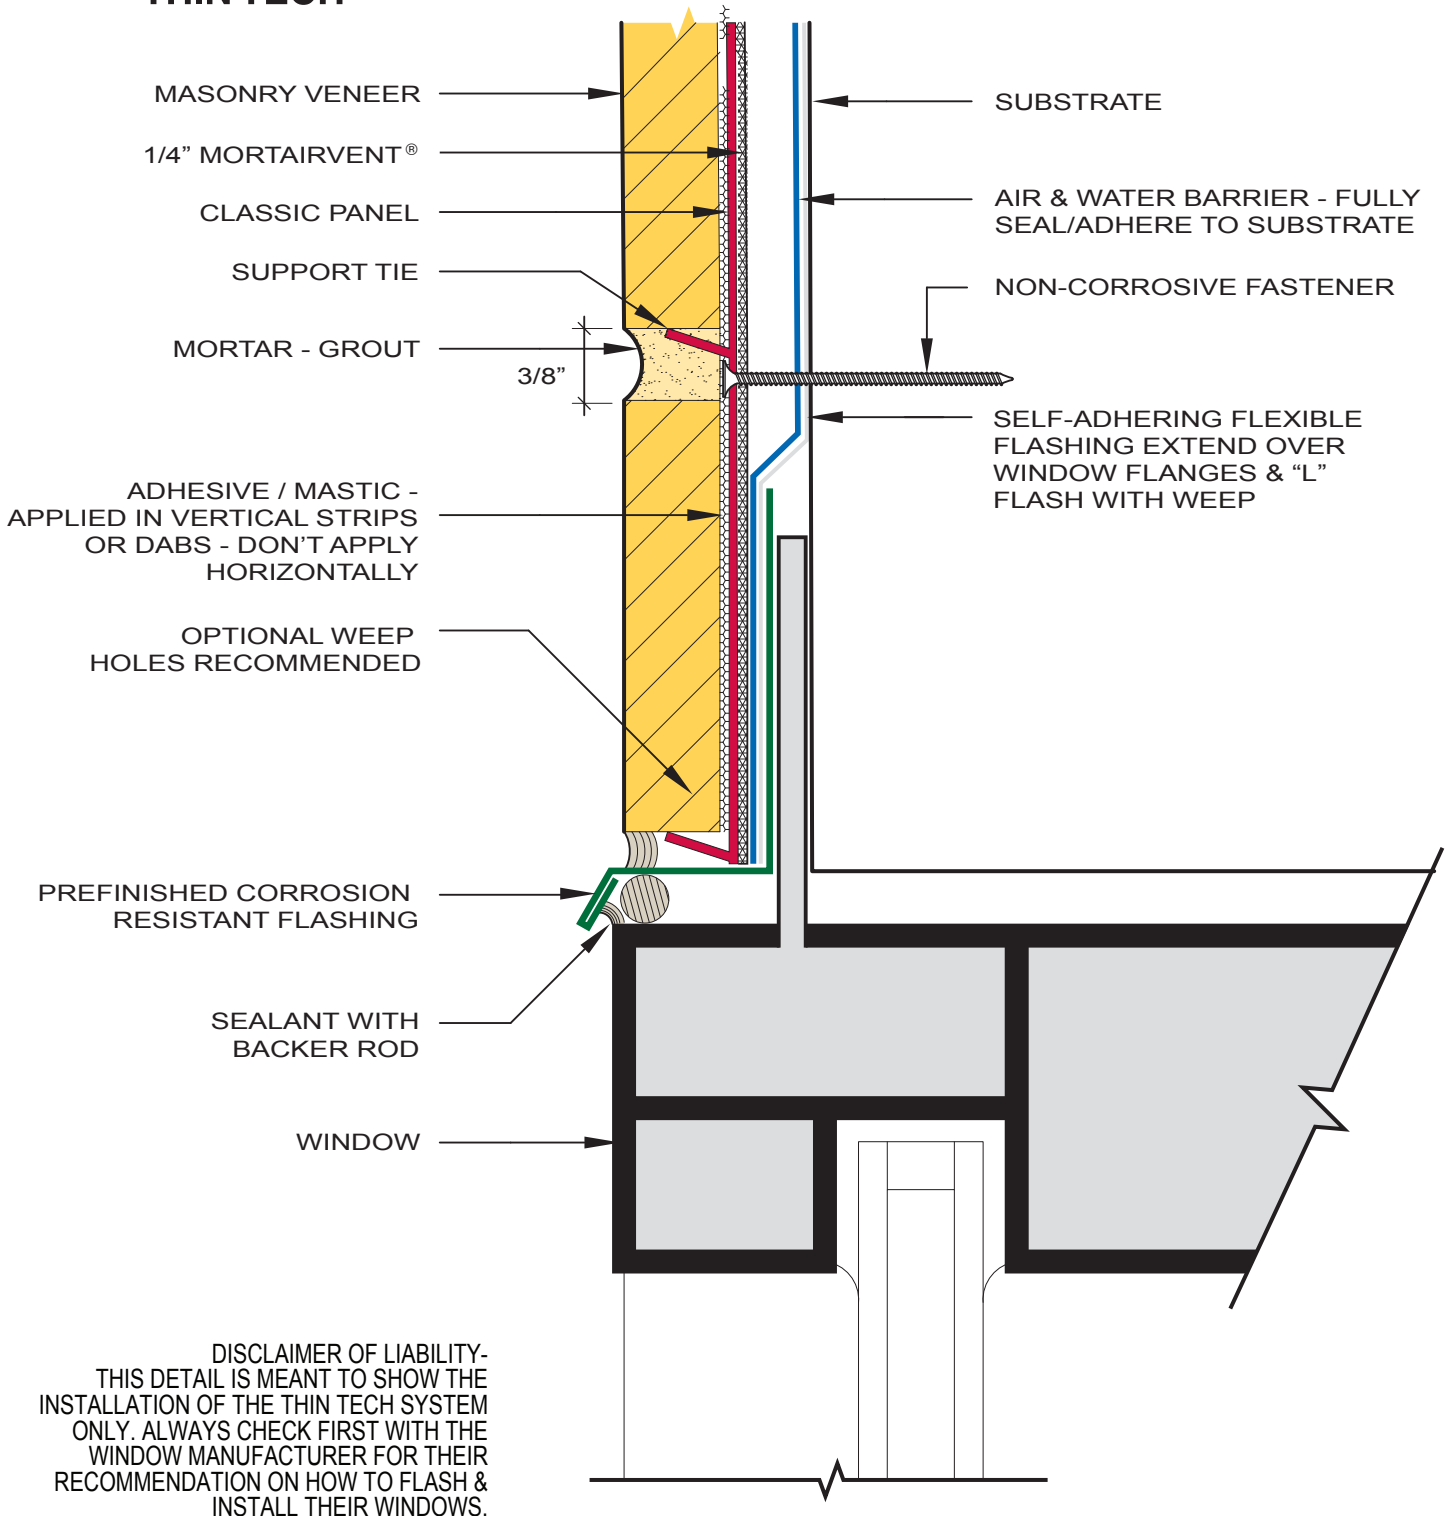

THIN TECH®

FLANGED WINDOW HEAD

CLASSIC