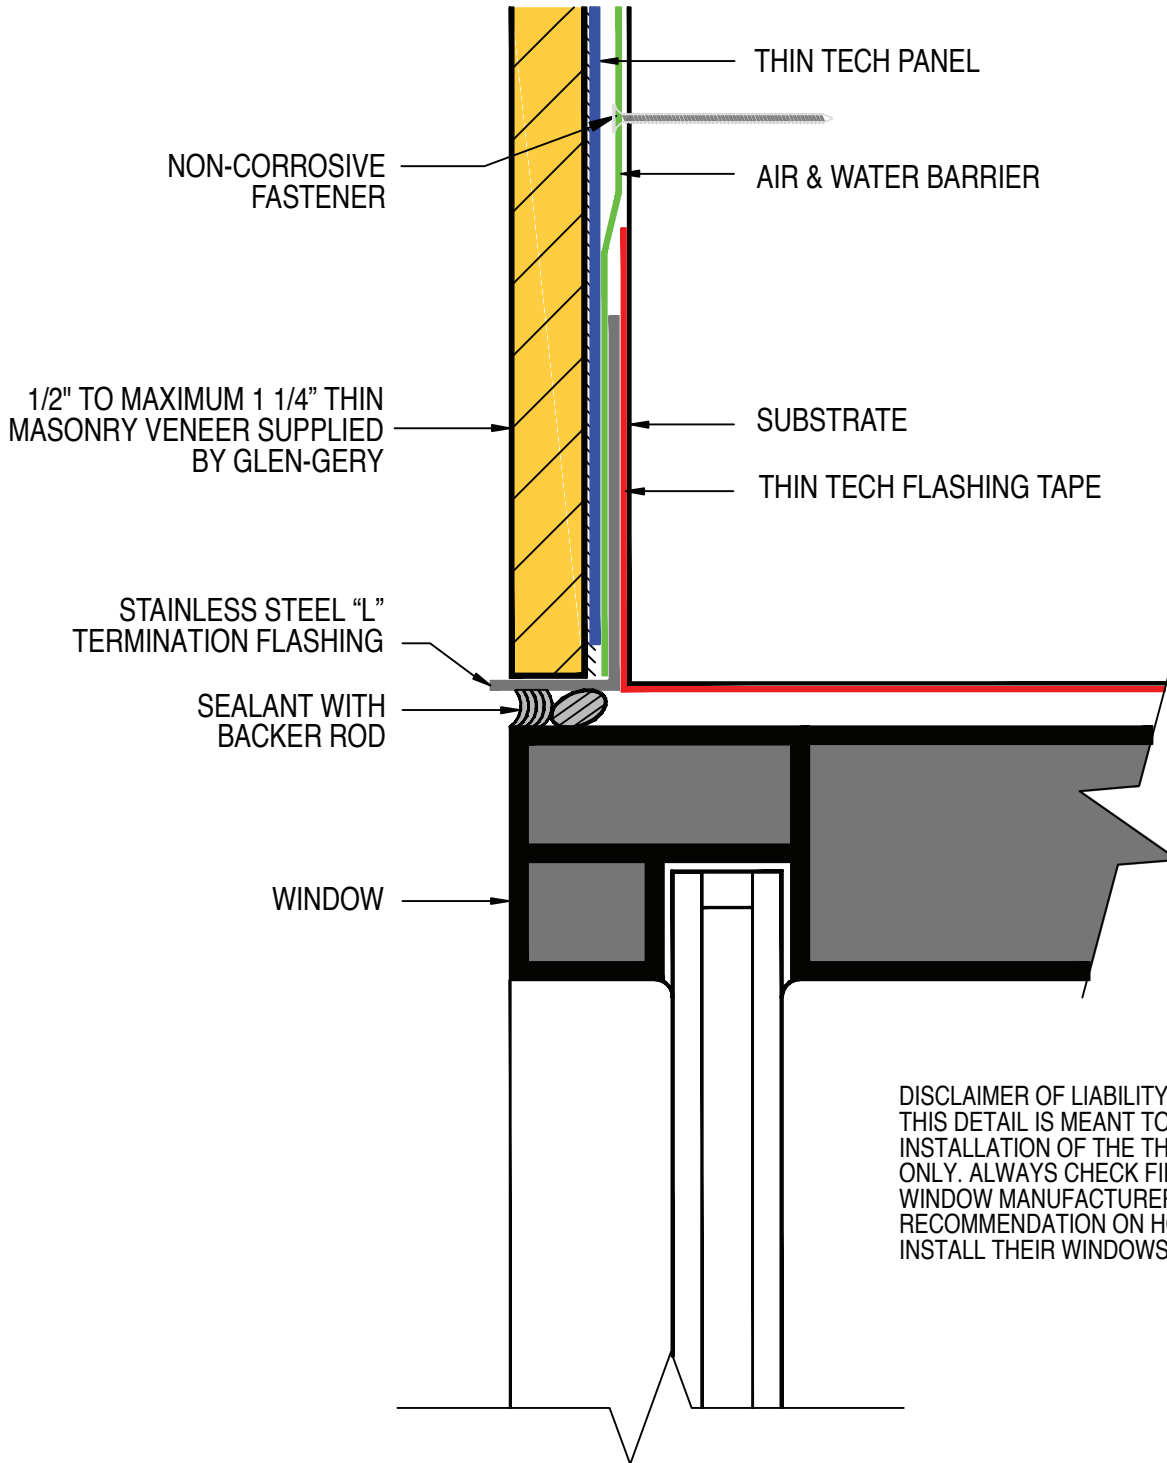

THIN TECH®

FLUSH WINDOW JAMB

ELITE

SCALE : 1'-0" = 1'-0"