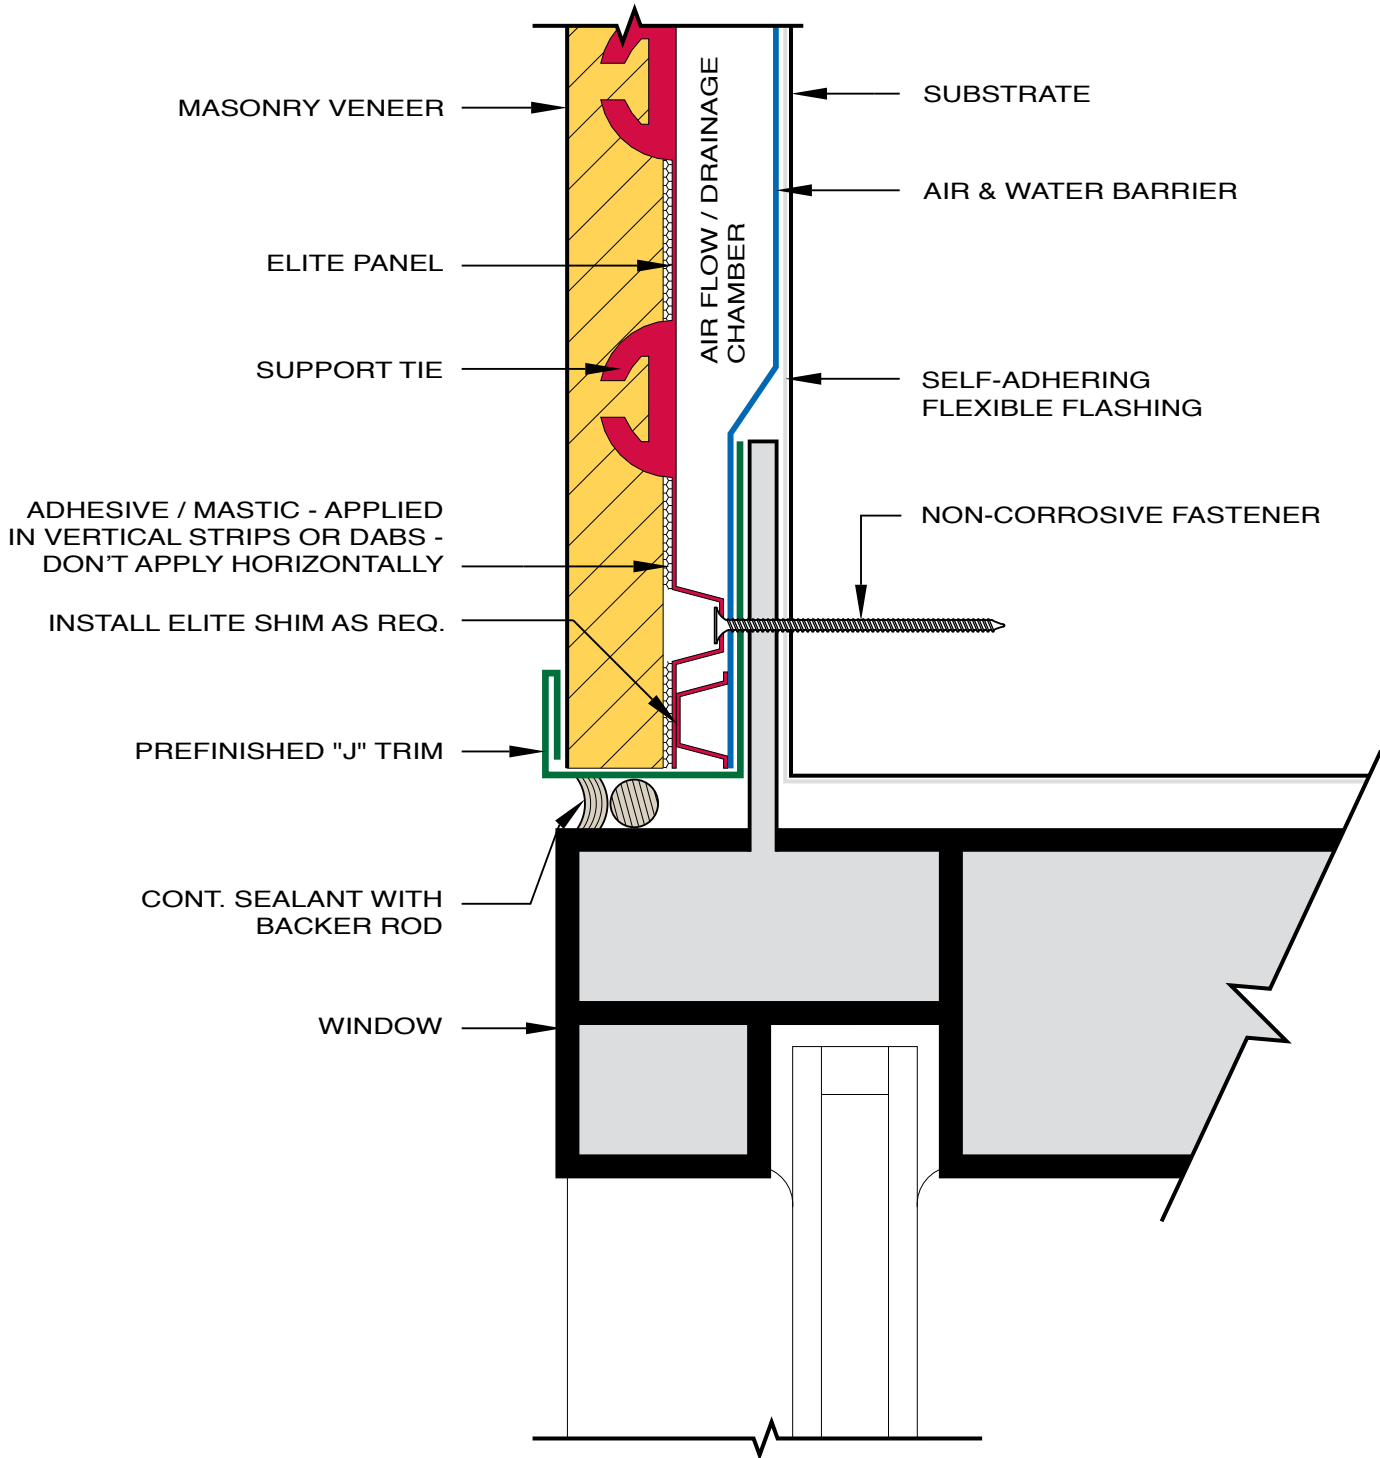

THIN TECH®

FLANGED WINDOW JAMB

ELITE

SCALE : 1'-0" = 1'-0"