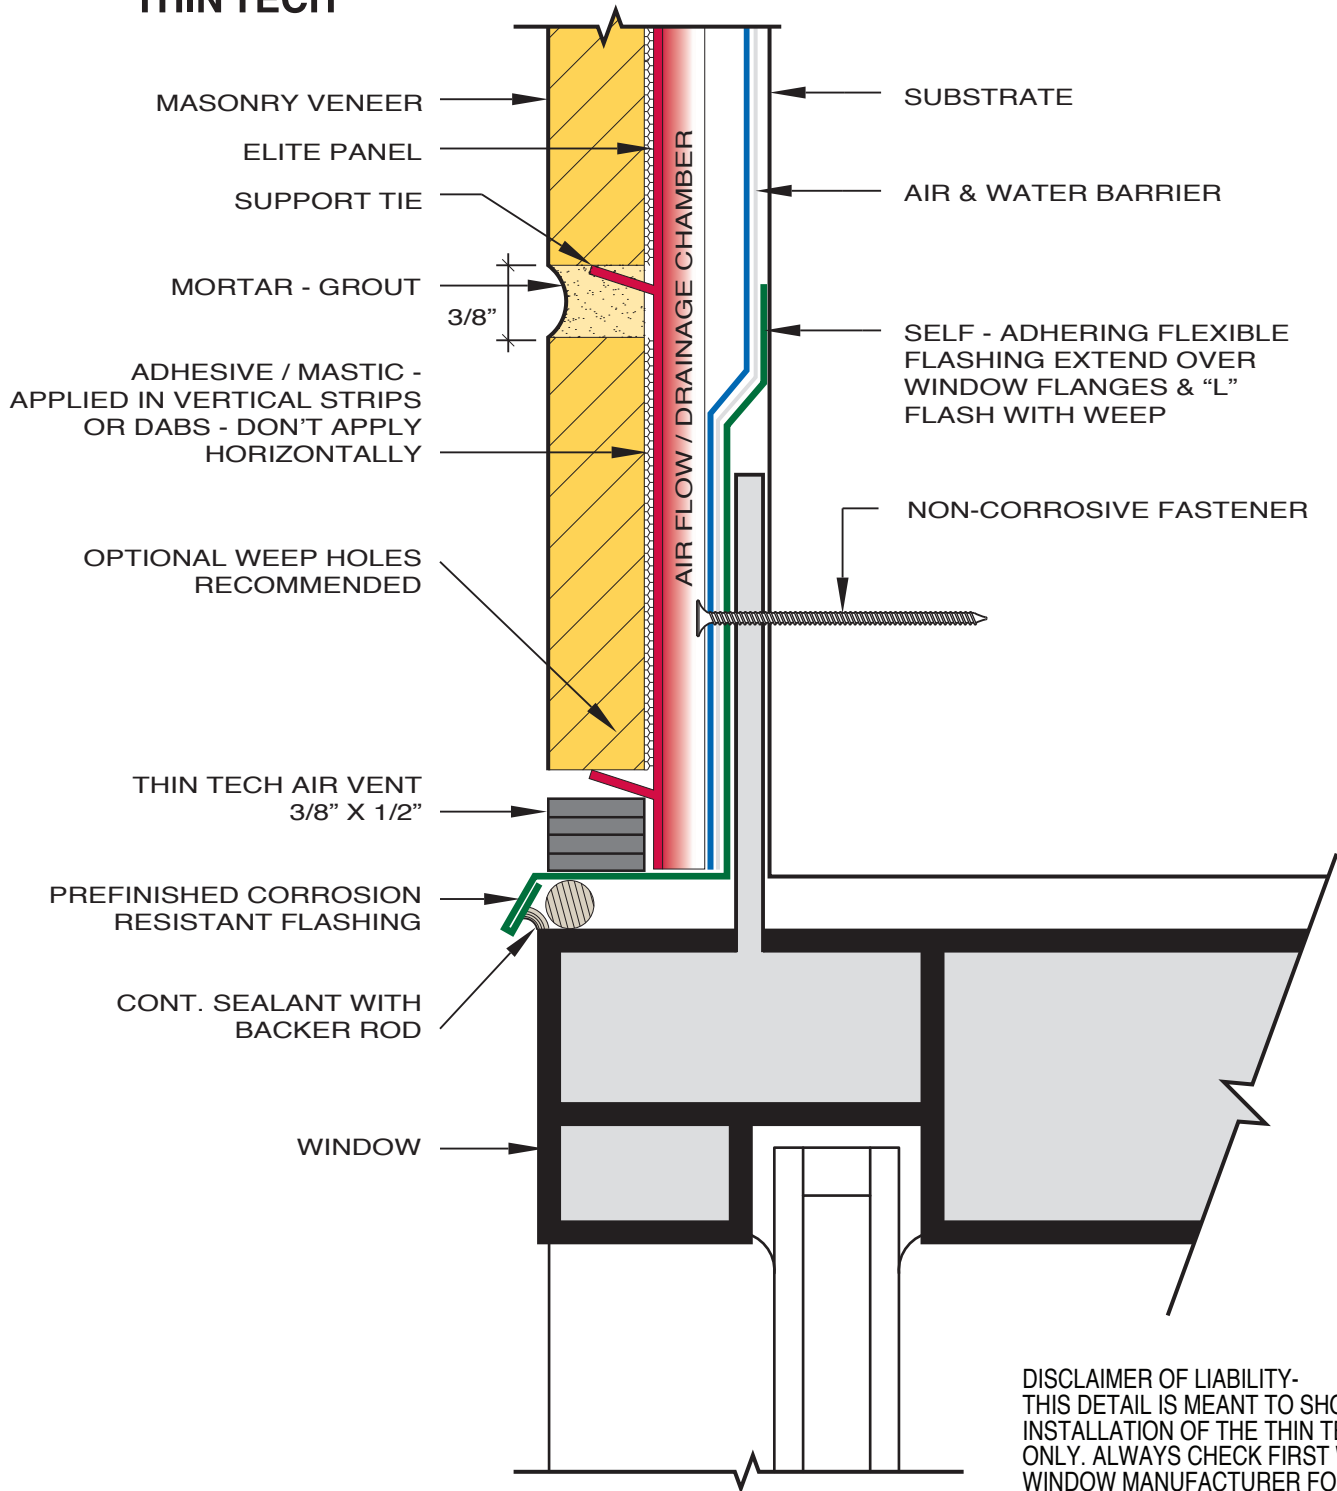

## THIN TECH®

DISCLAIMER OF LIABILITY- THIS DETAIL IS MEANT TO SHOW THE INSTALLATION OF THE THIN TECH SYSTEM ONLY. ALWAYS CHECK FIRST WITH THE WINDOW MANUFACTURER FOR THEIR RECOMMENDATION ON HOW TO FLASH & INSTALL THEIR WINDOWS.

## FLANGED WINDOW HEAD

ELITE

SCALE : 1'-0" = 1'-0"