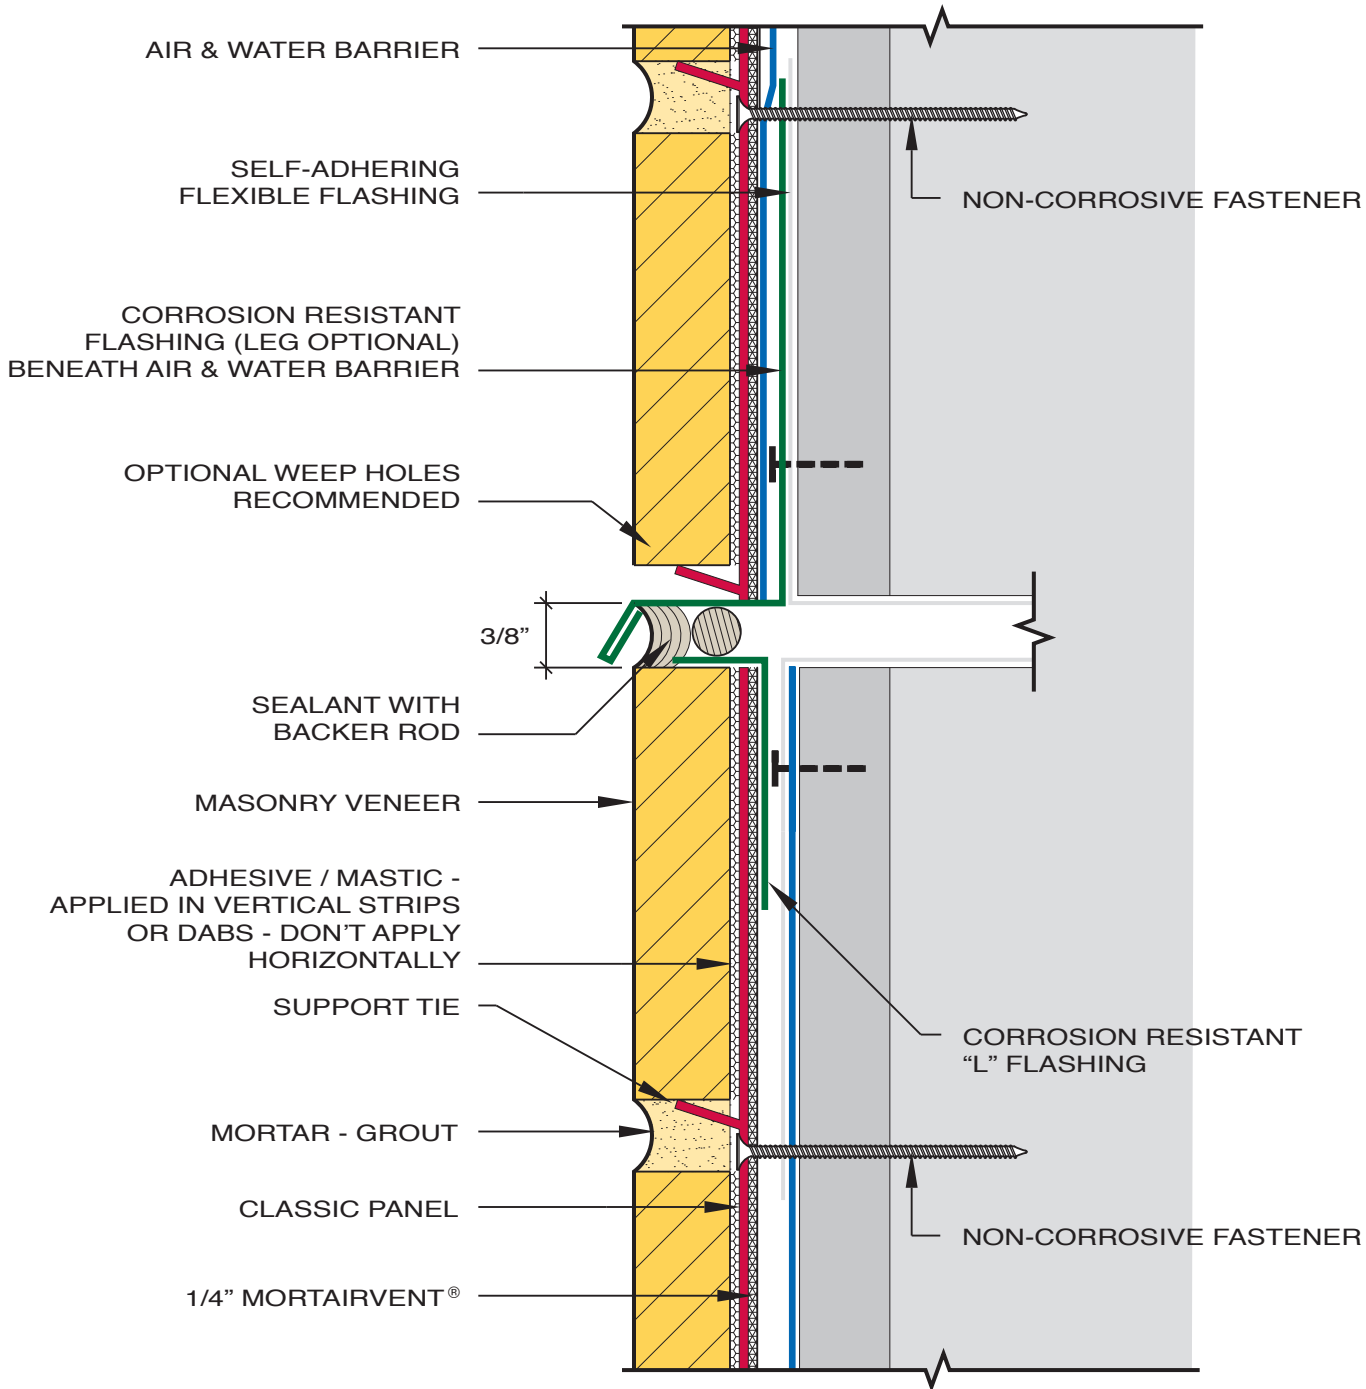

**THIN TECH®**

# TYPICAL CURTAIN WALL HORIZONTAL PANEL FLASHING

**CLASSIC**

SCALE : 1'-0" = 1'-0"