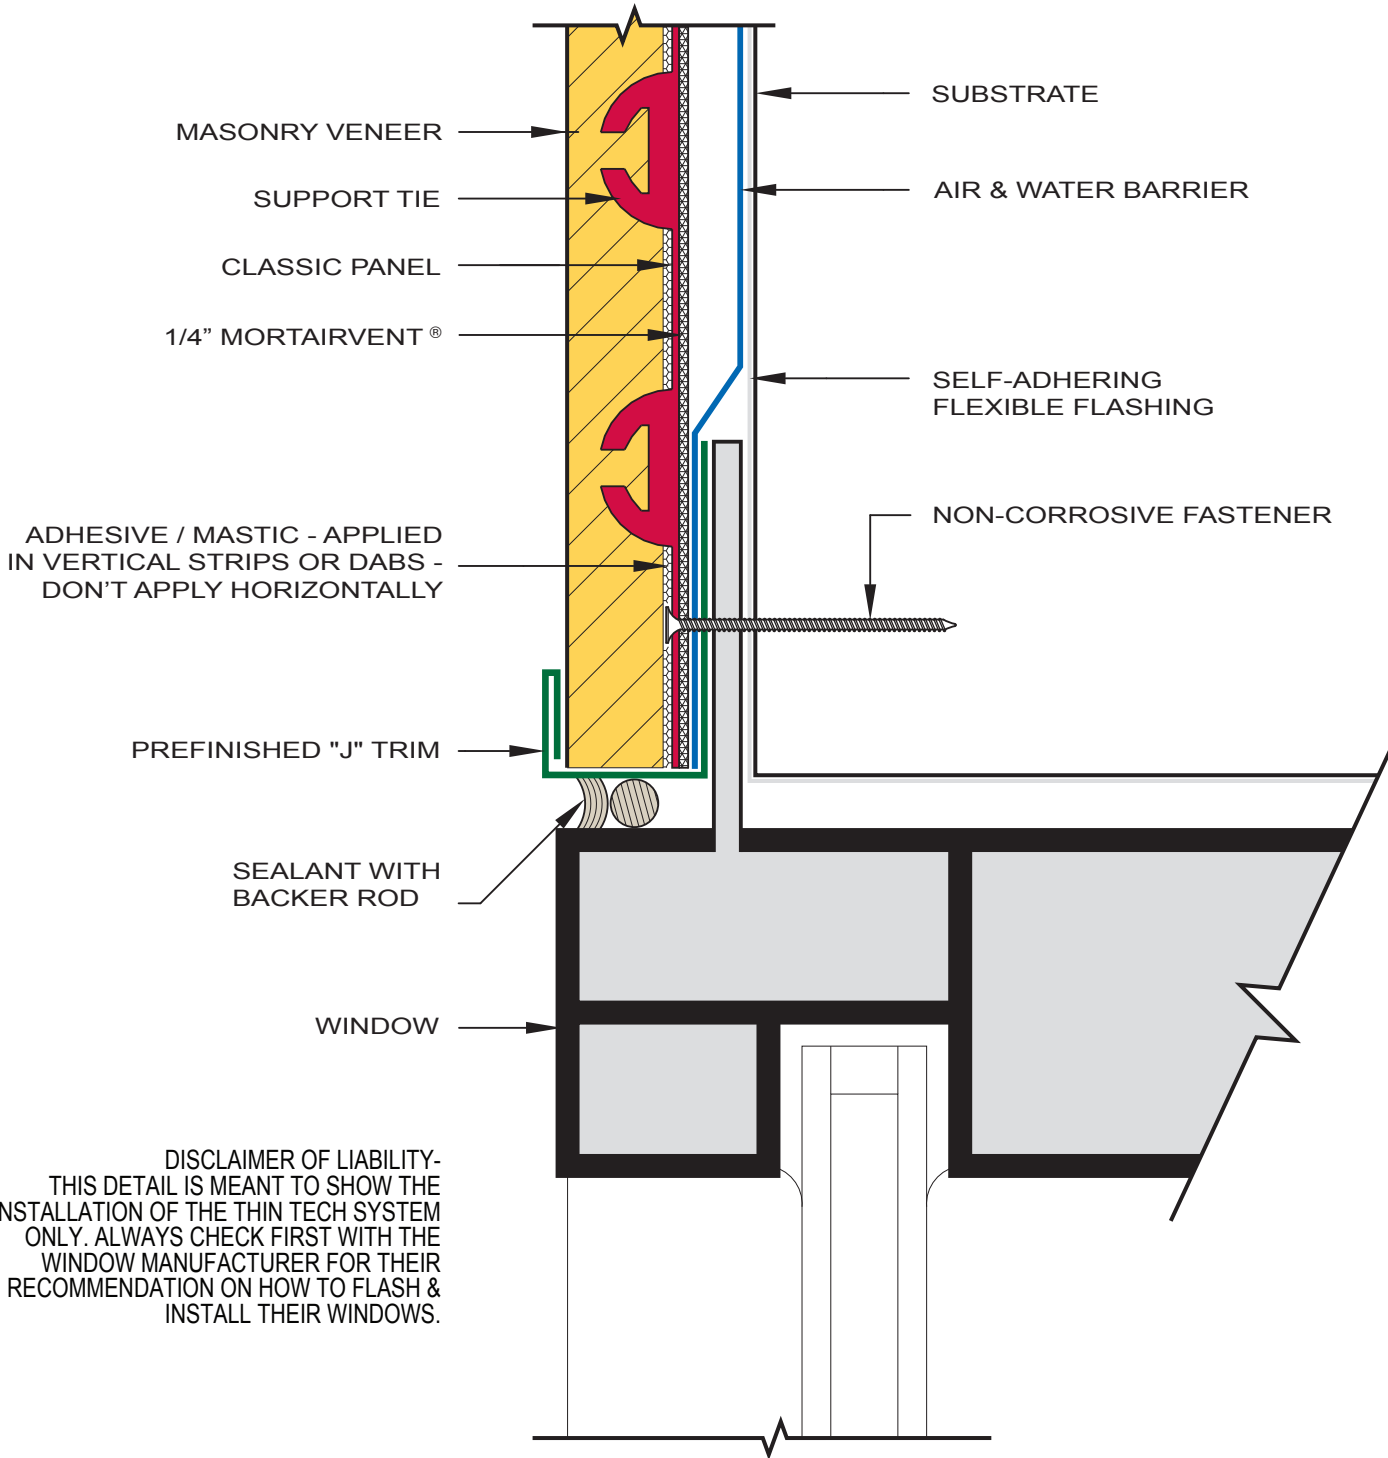

**THIN TECH®**

# FLANGED WINDOW JAMB

**CLASSIC**

SCALE : 1'-0" = 1'-0"