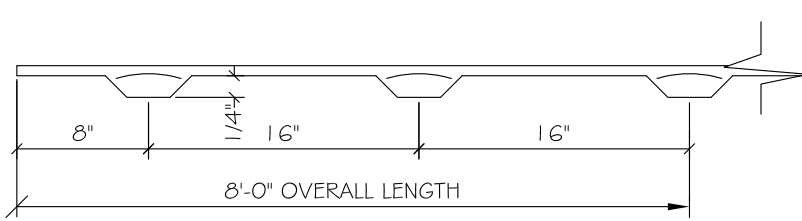

## THIN TECH<sup>®</sup>

TOP VIEW  
OFFSET RIBS

BACK FACE  
OFFSET RIBS

SECTION  
OFFSET RIBS

WINDOWSILL FLASHING: WF-3 ELITE  
22GA. x 8'-0" LG. S/S TYPE 304  
CHANNEL W/ (6) OFFSET RIBS  
AND 3/16"Ø HOLES. @ 16" O.C.

PIECE QUANTITY:

PROJECT:

LOCATION: NEW YORK, NEW YORK

C/O: GLEN - GERY

DESCRIPTION: "ELITE COMPONENT PART SHEET"

NO:

**WF-3**  
ELITE FLASHING

ISSUE DATE: 05/28/13