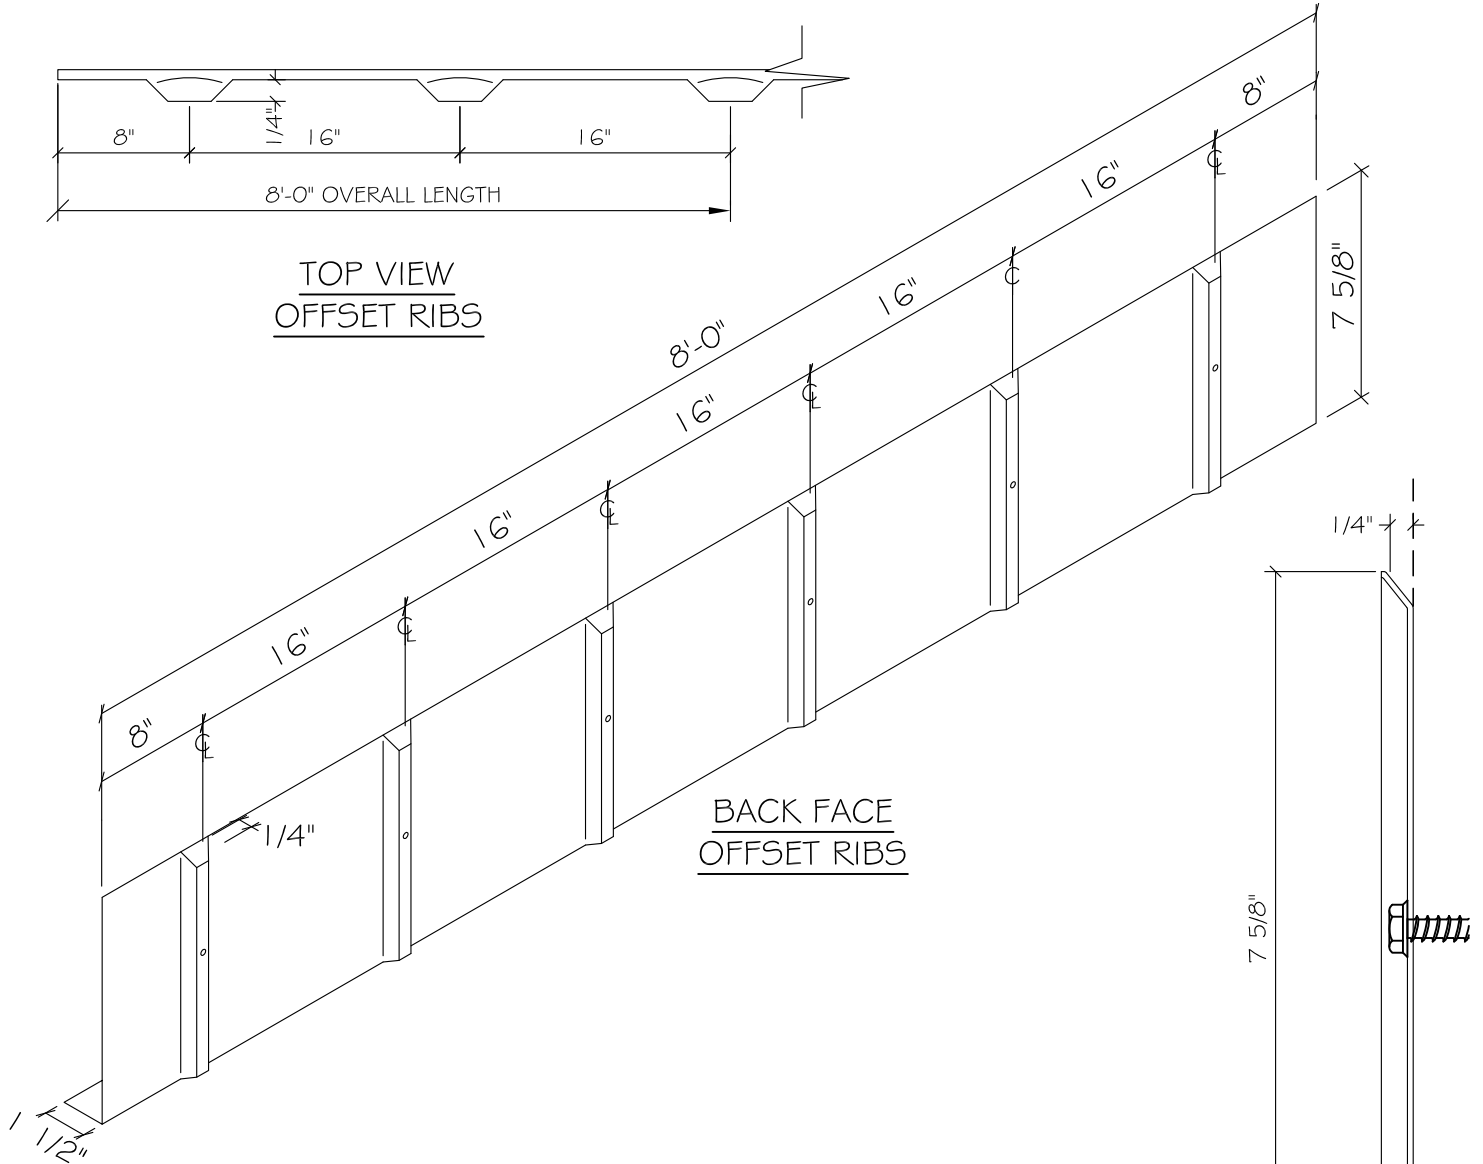

## THIN TECH<sup>®</sup>

TOP VIEW  
OFFSET RIBS

BACK FACE  
OFFSET RIBS

SECTION  
OFFSET RIBS

WINDOWSILL FLASHING: WF-3 ELITE  
22GA. x 8'-0" LG. S/S TYPE 304  
CHANNEL W/ (6) OFFSET RIBS  
AND 3/16"Ø HOLES. @ 16" O.C.

PIECE QUANTITY:

PROJECT:

LOCATION: NEW YORK, NEW YORK

C/O: GLEN - GERY

DESCRIPTION: "ELITE COMPONENT PART SHEET"

NO:

**WF-3**  
ELITE FLASHING

ISSUE DATE: 05/28/13

SCALE: N.T.S.