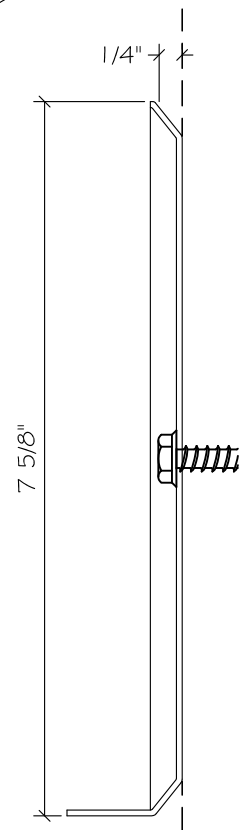

## THIN TECH<sup>®</sup>

TOP VIEW  
OFFSET RIBS

BACK FACE  
OFFSET RIBS

SECTION  
OFFSET RIBS

WINDOWSILL FLASHING: WF-3 ELITE  
22GA. x 8'-0" LG. S/S TYPE 304  
CHANNEL W/ (6) OFFSET RIBS  
AND 3/16"Ø HOLES. @ 16" O.C.

PIECE QUANTITY:

PROJECT:

LOCATION: NEW YORK, NEW YORK

C/O: GLEN - GERY

DESCRIPTION: "ELITE COMPONENT PART SHEET"

NO:

**WF-3**  
ELITE FLASHING

ISSUE DATE: 05/28/13