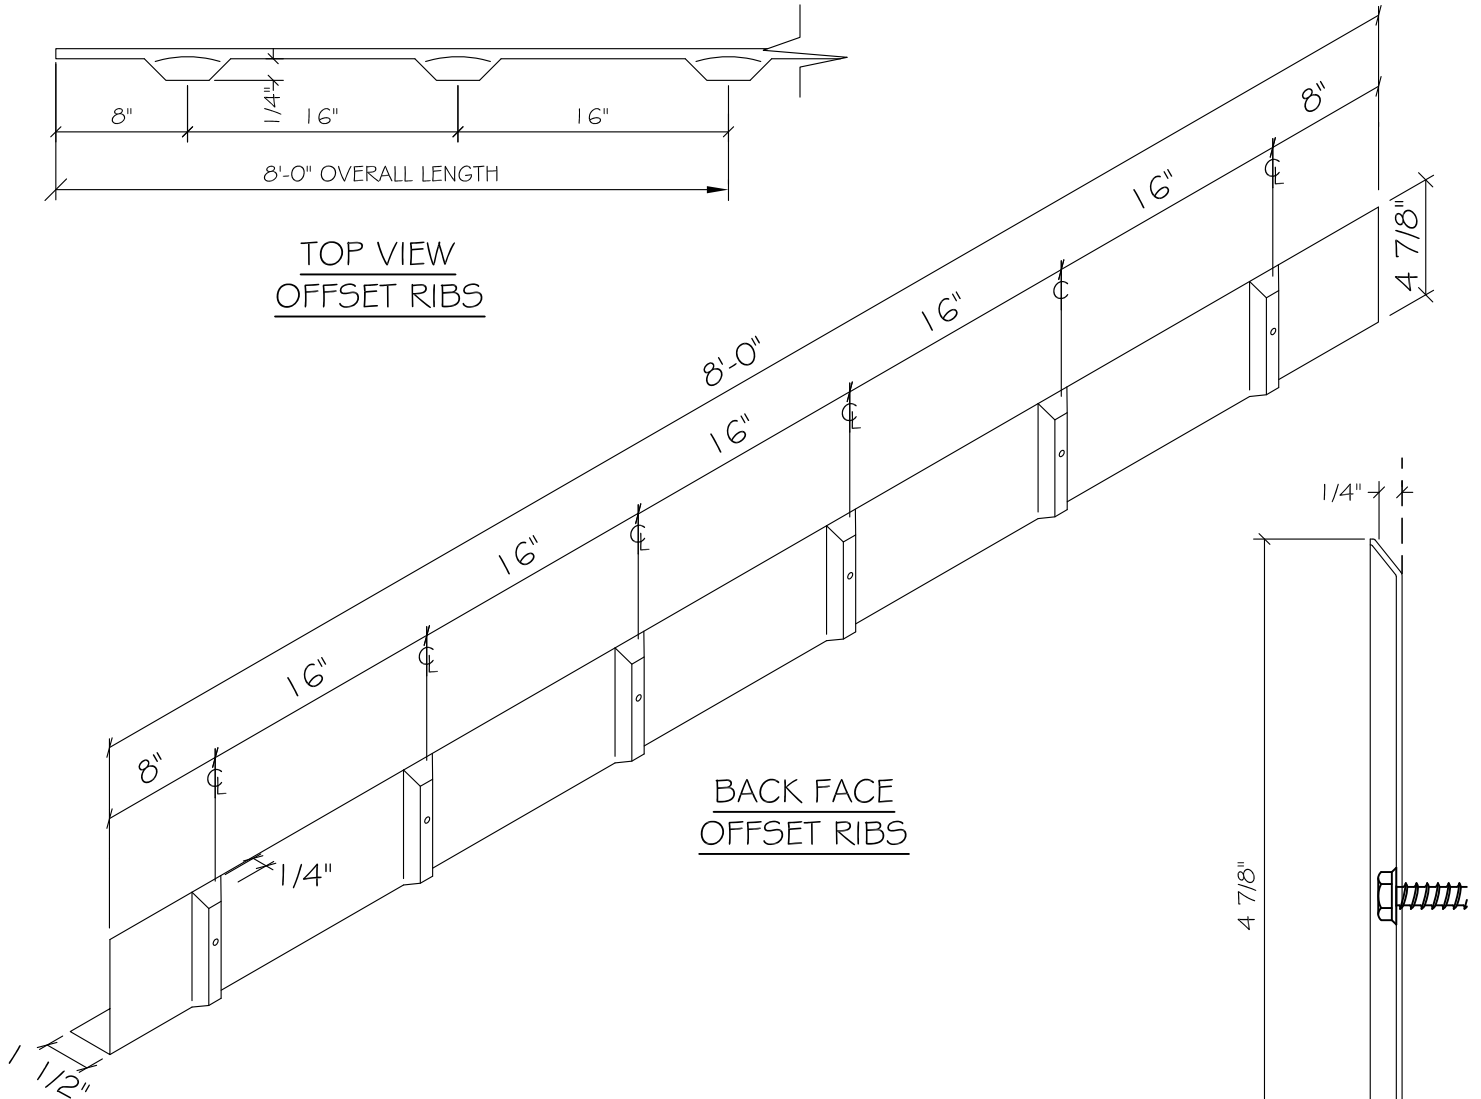

THIN TECH®

TOP VIEW
OFFSET RIBS

BACK FACE
OFFSET RIBS

SECTION
OFFSET RIBS

WINDOWSILL FLASHING: WF-2 ELITE
22GA. x 8'-0" LG. S/S TYPE 304
CHANNEL W/ (6) OFFSET RIBS
AND 3/16"Ø HOLES. @ 16" O.C.

PIECE QUANTITY:

PROJECT:

LOCATION: NEW YORK, NEW YORK

C/O: GLEN - GERY

DESCRIPTION: "ELITE COMPONENT PART SHEET"

NO:

WF-2
ELITE FLASHING

ISSUE DATE: 05/28/13

SCALE: N.T.S.