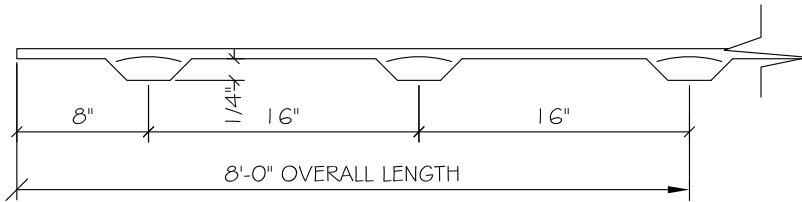

THIN TECH®

TOP VIEW
OFFSET RIBS

BACK FACE
OFFSET RIBS

SECTION
OFFSET RIBS

WINDOWSILL FLASHING: WF-2 ELITE
22GA. x 8'-0" LG. S/S TYPE 304
CHANNEL W/ (6) OFFSET RIBS
AND 3/16"Ø HOLES. @ 16" O.C.

PIECE QUANTITY:

PROJECT:

LOCATION: NEW YORK, NEW YORK

C/O: GLEN - GERY

DESCRIPTION: "ELITE COMPONENT PART SHEET"

NO:

WF-2
ELITE FLASHING

ISSUE DATE: 05/28/13

SCALE: N.T.S.