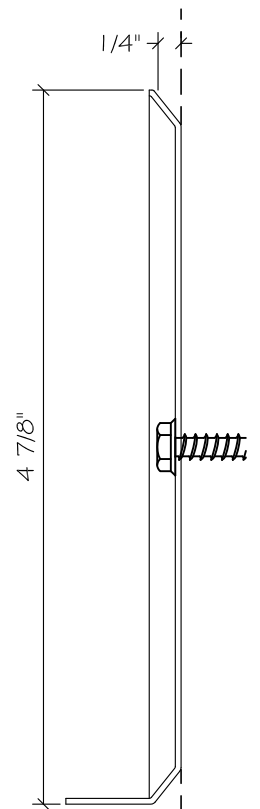

THIN TECH®

TOP VIEW
OFFSET RIBS

BACK FACE
OFFSET RIBS

SECTION
OFFSET RIBS

WINDOWSILL FLASHING: WF-2 ELITE
22GA. x 8'-0" LG. S/S TYPE 304
CHANNEL W/ (6) OFFSET RIBS
AND 3/16"Ø HOLES. @ 16" O.C.

PIECE QUANTITY:

PROJECT:

LOCATION: NEW YORK, NEW YORK

C/O: GLEN - GERY

DESCRIPTION: "ELITE COMPONENT PART SHEET"

NO:

WF-2
ELITE FLASHING

ISSUE DATE: 05/28/13

SCALE: N.T.S.