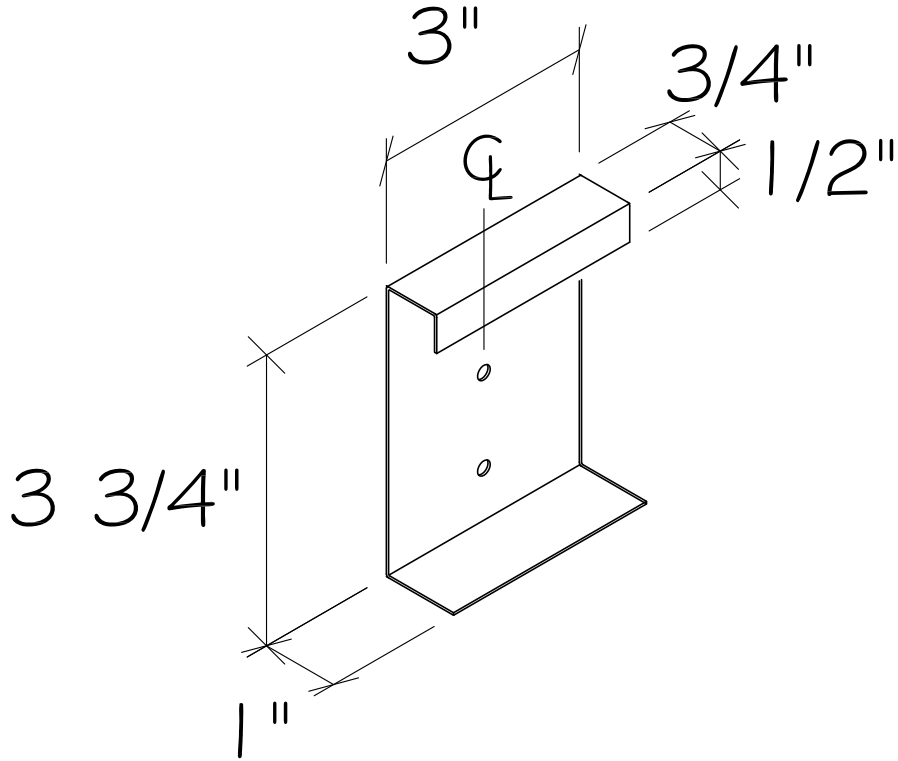

## THIN TECH®

WINDOW SILL CLIPS

22GA. x 3" LG. G90 MILL

GALV. CHANNEL W/ (2) 3/16"Ø HOLES

PIECE QUANTITY:	PROJECT:	NO: <b>WC-1</b>
	LOCATION: NEW YORK, NEW YORK	
	C/O: GLEN - GERY	
DESCRIPTION: "STANDARD COMPONENT PART SHEET"	ISSUE DATE: 01/03/12	SCALE: N.T.S.