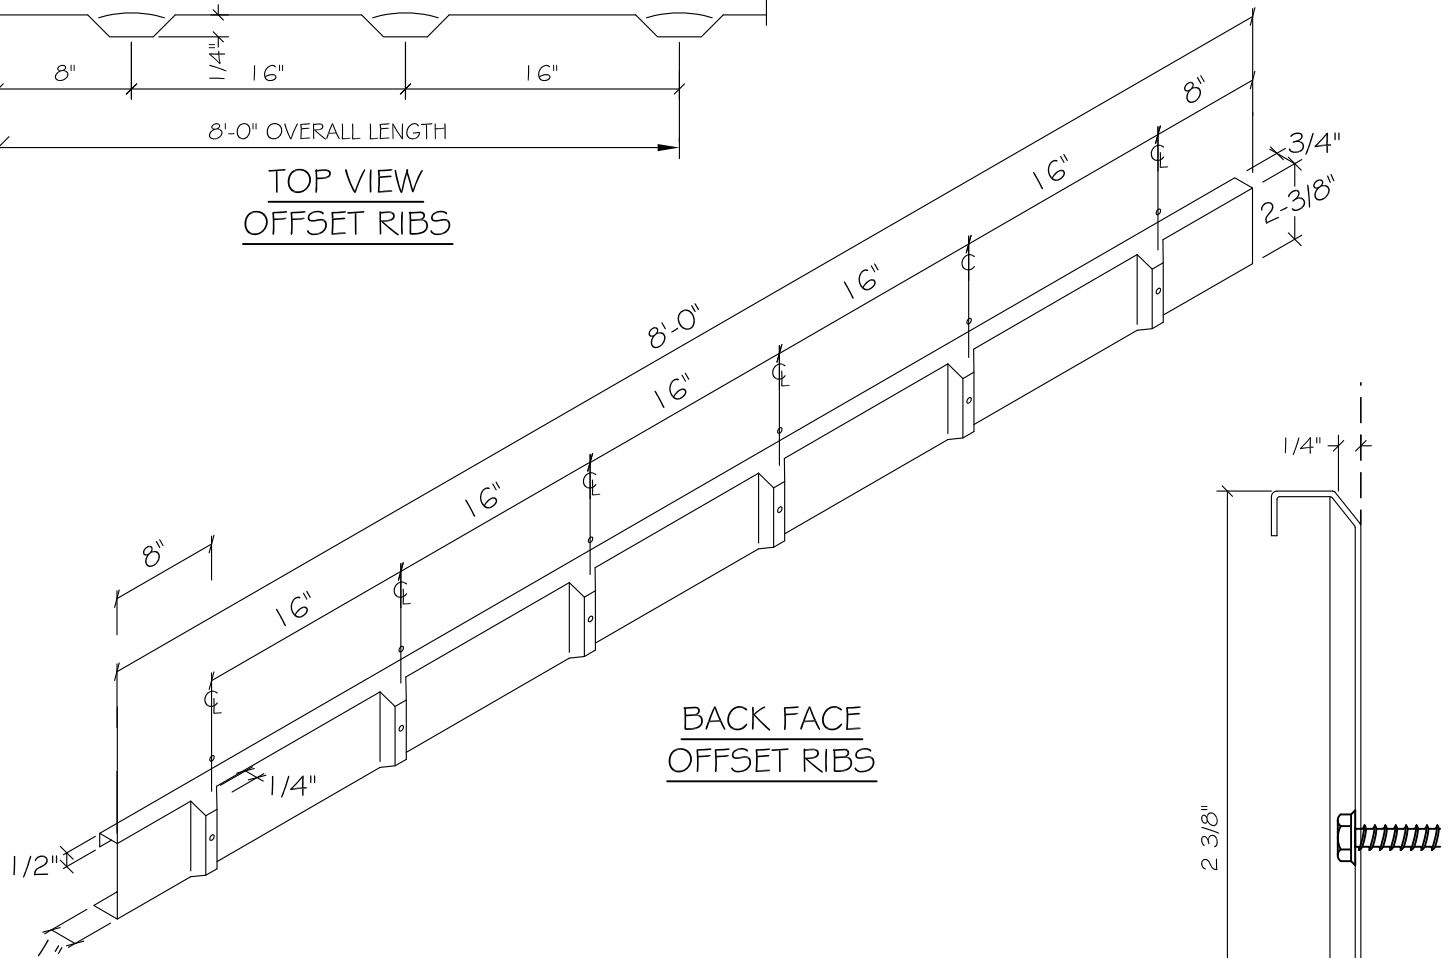

THIN TECH®

TOP VIEW
OFFSET RIBS

BACK FACE
OFFSET RIBS

SECTION
OFFSET RIBS

TYPE #5 ELITE
22GA. x 8'-0" LG. S/S TYPE 304
CHANNEL W/ (6) OFFSET RIBS
AND 3/16"Ø HOLES. @ 16" O.C.

PIECE QUANTITY:	PROJECT:	NO:
	LOCATION: NEW YORK, NEW YORK	TYPE #5 ELITE CHANNEL
	C/O: GLEN - GERY	ISSUE DATE: 05/17/13
	DESCRIPTION: "ELITE CHANNEL CLIPS TYPE # 5"	SCALE: N.T.S.