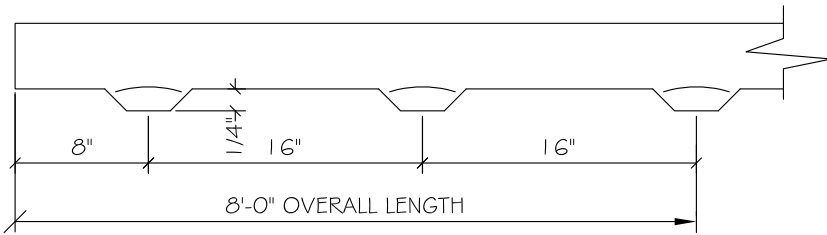

THIN TECH®

TOP VIEW
OFFSET RIBS

BACK FACE
OFFSET RIBS

SECTION
OFFSET RIBS

TYPE #5 ELITE
22GA. x 8'-0" LG. S/S TYPE 304
CHANNEL W/ (6) OFFSET RIBS
AND 3/16"Ø HOLES. @ 16" O.C.

PIECE QUANTITY:	PROJECT:	NO:
	LOCATION: NEW YORK, NEW YORK	TYPE #5 ELITE CHANNEL
	C/O: GLEN - GERY	ISSUE DATE: 05/17/13
	DESCRIPTION: "ELITE CHANNEL CLIPS TYPE # 5"	SCALE: N.T.S.