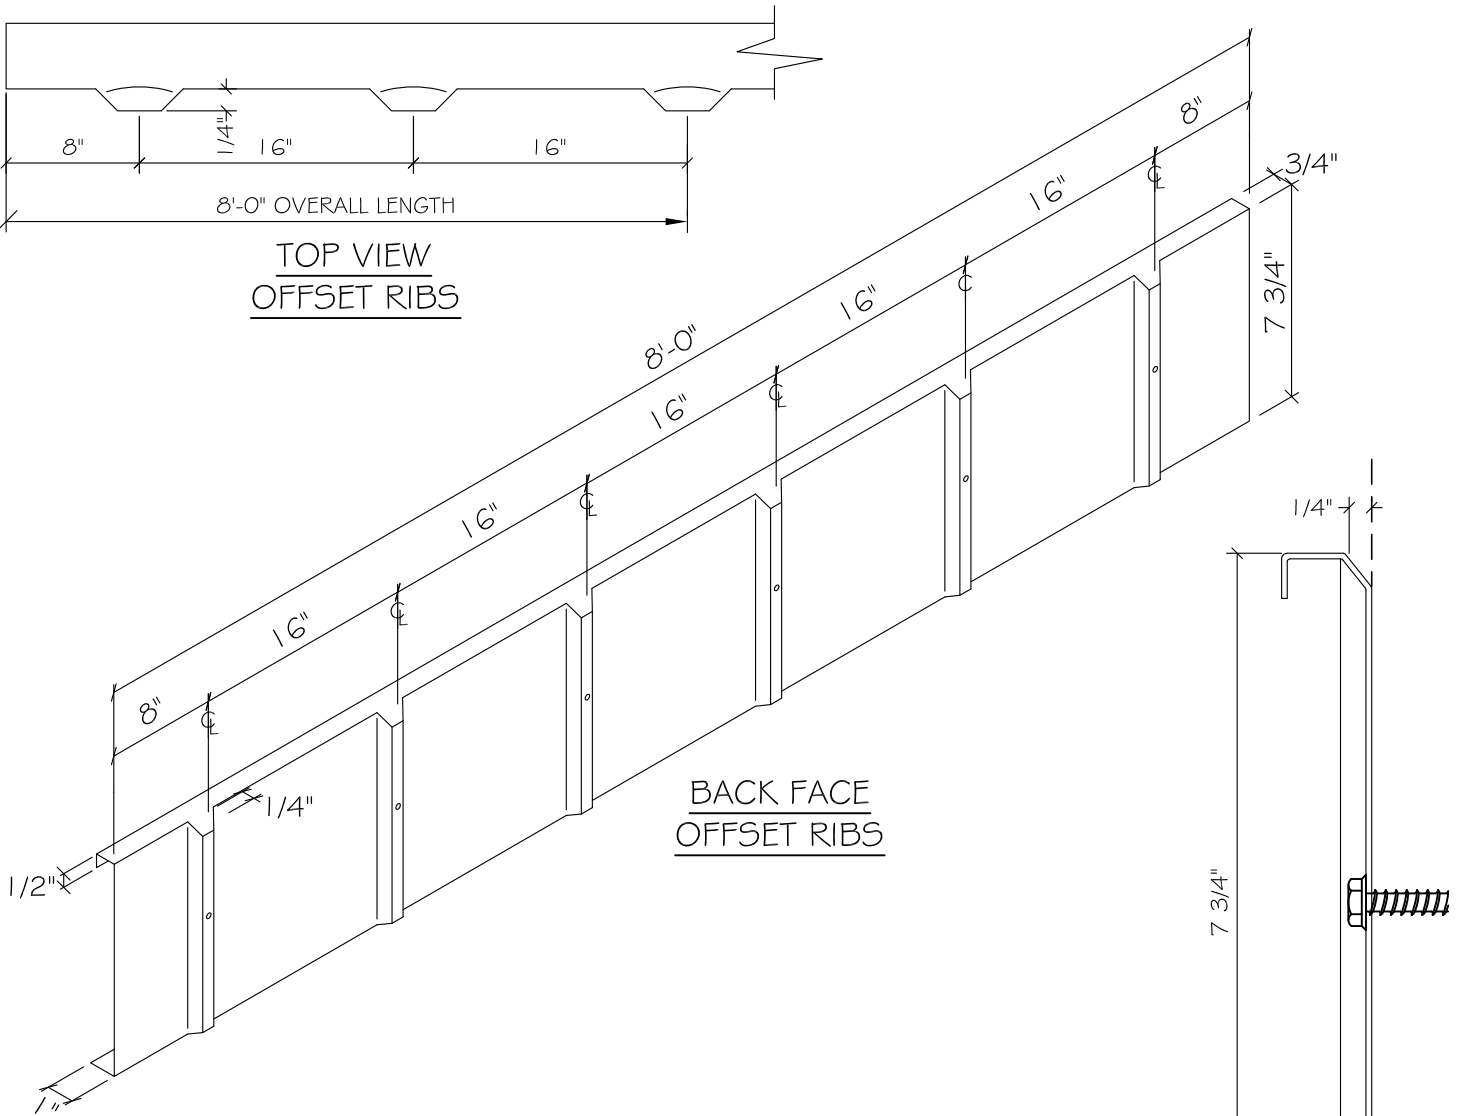

THIN TECH®

TOP VIEW
OFFSET RIBS

BACK FACE
OFFSET RIBS

SECTION
OFFSET RIBS

TYPE #2 ELITE
22GA. x 8'-0" LG. S/S TYPE 304
CHANNEL W/ (6) OFFSET RIBS
AND 3/16"Ø HOLES. @ 16" O.C.

PIECE QUANTITY:

PROJECT:

LOCATION: NEW YORK, NEW YORK

C/O: GLEN - GERY

DESCRIPTION: "ELITE CHANNEL CLIPS TYPE # 2"

NO:

TYPE #2
ELITE CHANNEL

ISSUE DATE: 05/17/13

SCALE: N.T.S.