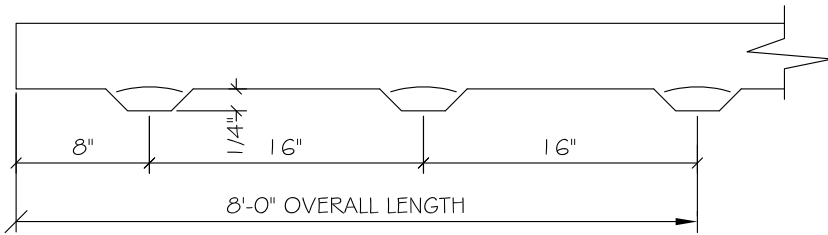

THIN TECH®

TOP VIEW
OFFSET RIBS

BACK FACE
OFFSET RIBS

SECTION
OFFSET RIBS

TYPE #2 ELITE
22GA. x 8'-0" LG. S/S TYPE 304
CHANNEL W/ (6) OFFSET RIBS
AND 3/16"Ø HOLES. @ 16" O.C.

PIECE QUANTITY:

PROJECT:

LOCATION: NEW YORK, NEW YORK

C/O: GLEN - GERY

DESCRIPTION: "ELITE CHANNEL CLIPS TYPE # 2"

NO:

TYPE #2
ELITE CHANNEL

ISSUE DATE: 05/17/13

SCALE: N.T.S.