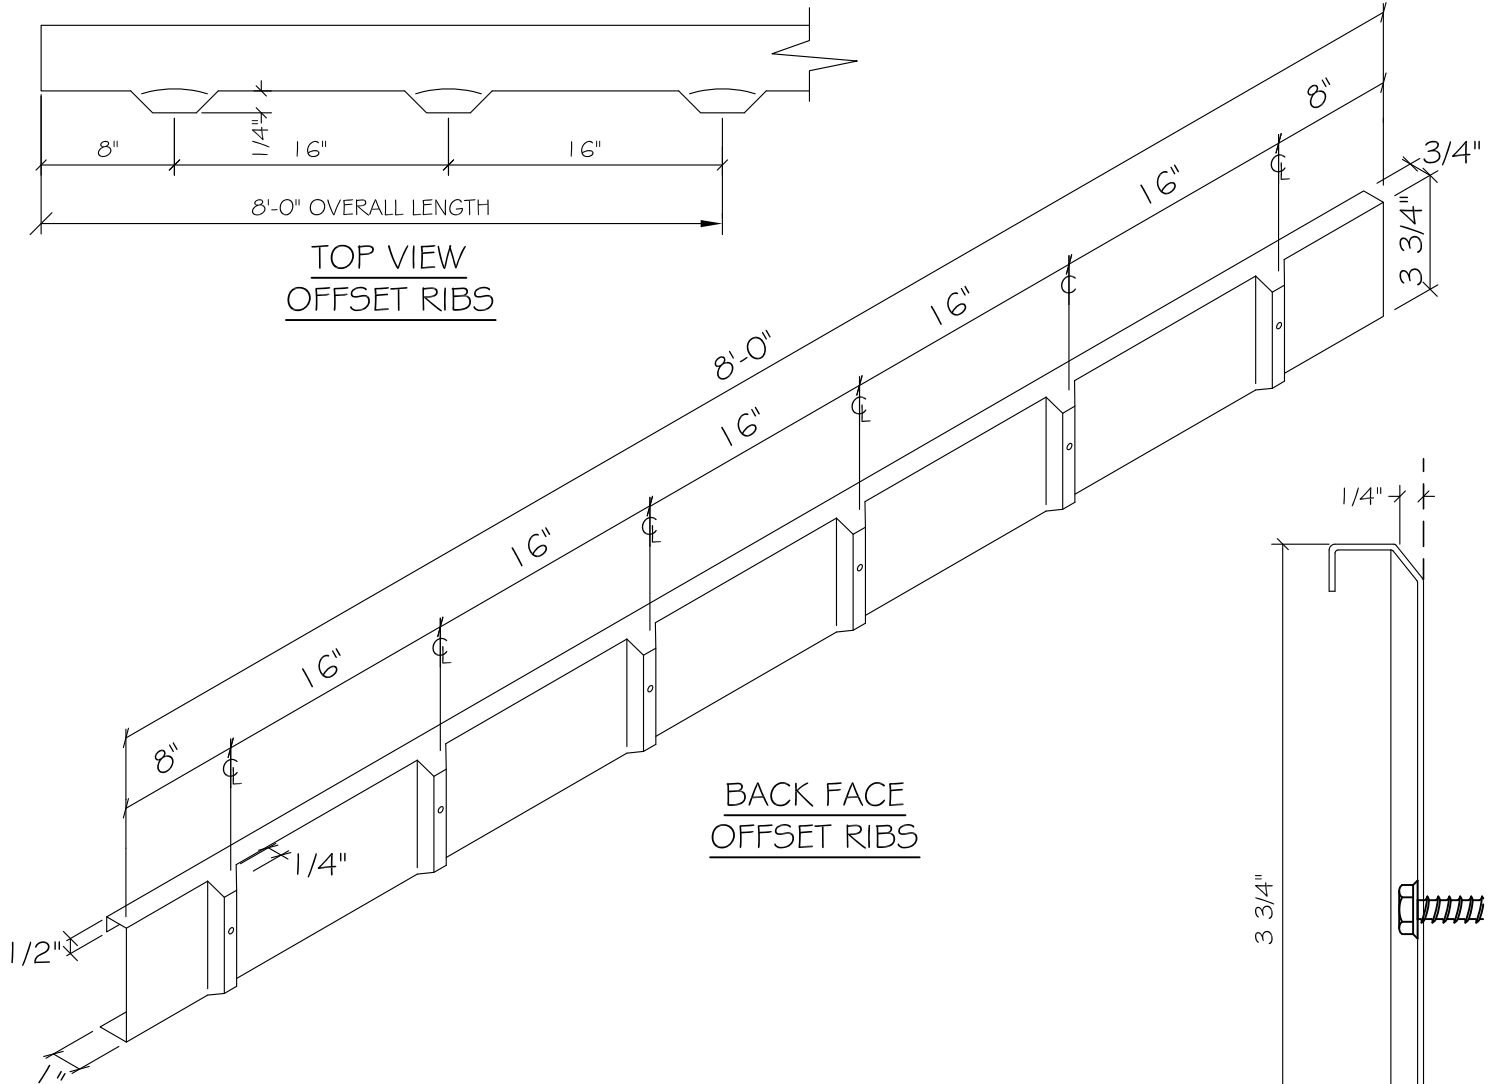

THIN TECH®

TOP VIEW
OFFSET RIBS

BACK FACE
OFFSET RIBS

SECTION
OFFSET RIBS

TYPE #1 ELITE
22GA. x 8'-0" LG. S/S TYPE 304
CHANNEL W/ (6) OFFSET RIBS
AND 3/16"Ø HOLES. @ 16" O.C.

PIECE QUANTITY:

PROJECT:

LOCATION: NEW YORK, NEW YORK

C/O: GLEN - GERY

DESCRIPTION: "ELITE CHANNEL CLIPS TYPE # 1"

NO:

TYPE #1
ELITE CHANNEL

ISSUE DATE: 05/17/13

SCALE: N.T.S.