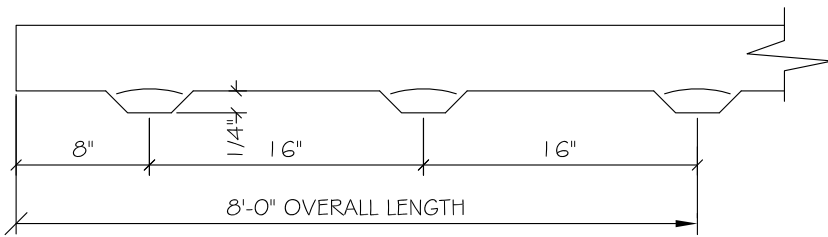

THIN TECH®

TOP VIEW
OFFSET RIBS

BACK FACE
OFFSET RIBS

SECTION
OFFSET RIBS

TYPE #1 ELITE
22GA. x 8'-0" LG. S/S TYPE 304
CHANNEL W/ (6) OFFSET RIBS
AND 3/16"Ø HOLES. @ 16" O.C.

PIECE QUANTITY:

PROJECT:

LOCATION: NEW YORK, NEW YORK

C/O: GLEN - GERY

DESCRIPTION: "ELITE CHANNEL CLIPS TYPE # 1"

NO:

TYPE #1
ELITE CHANNEL

ISSUE DATE: 05/17/13

SCALE: N.T.S.