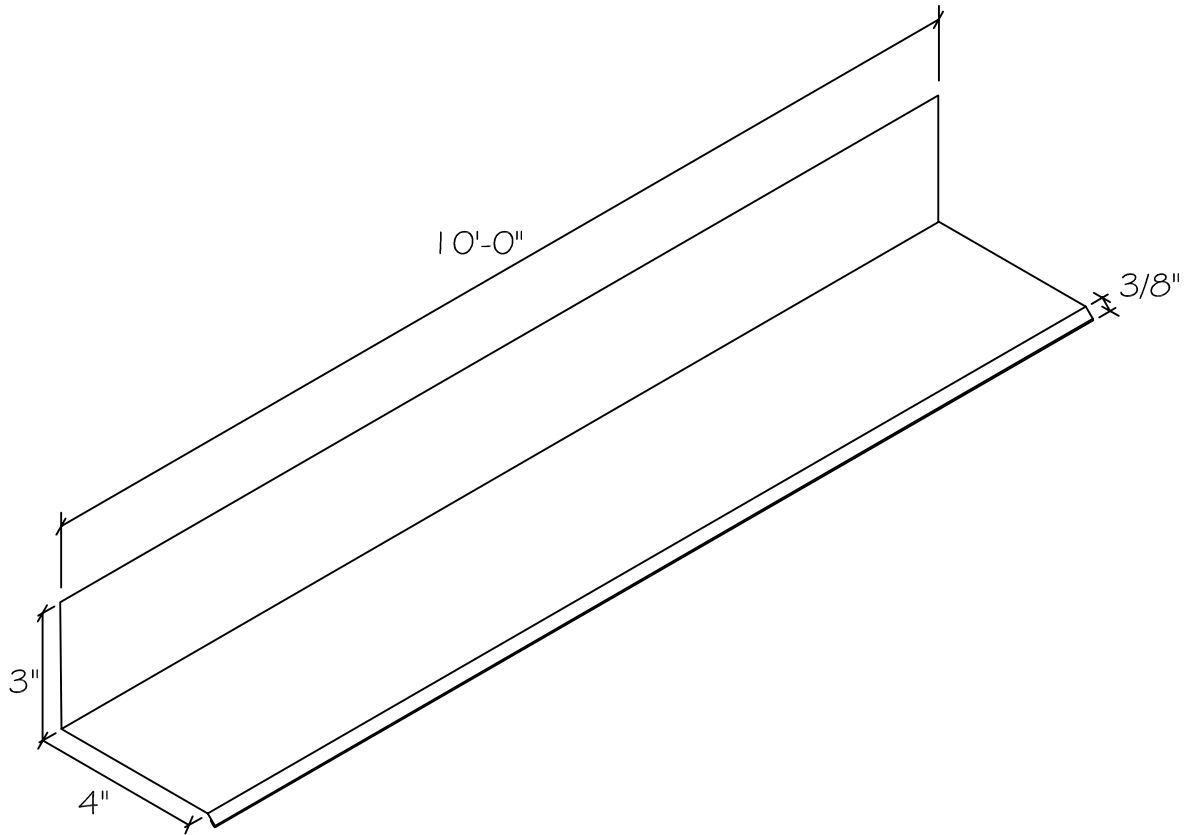

## THIN TECH®

STARTER ANGLE

- 26GA. x 10'-0" LG. STAINLESS STEEL ANGLE

PIECE QUANTITY:	PROJECT:	NO:
	LOCATION: 05/17/17	<b>SA-4</b>
	C/O: GLEN - GERY	ISSUE DATE: 05/17/17
DESCRIPTION: 4" STARTER ANGLE	SCALE: N.T.S.	