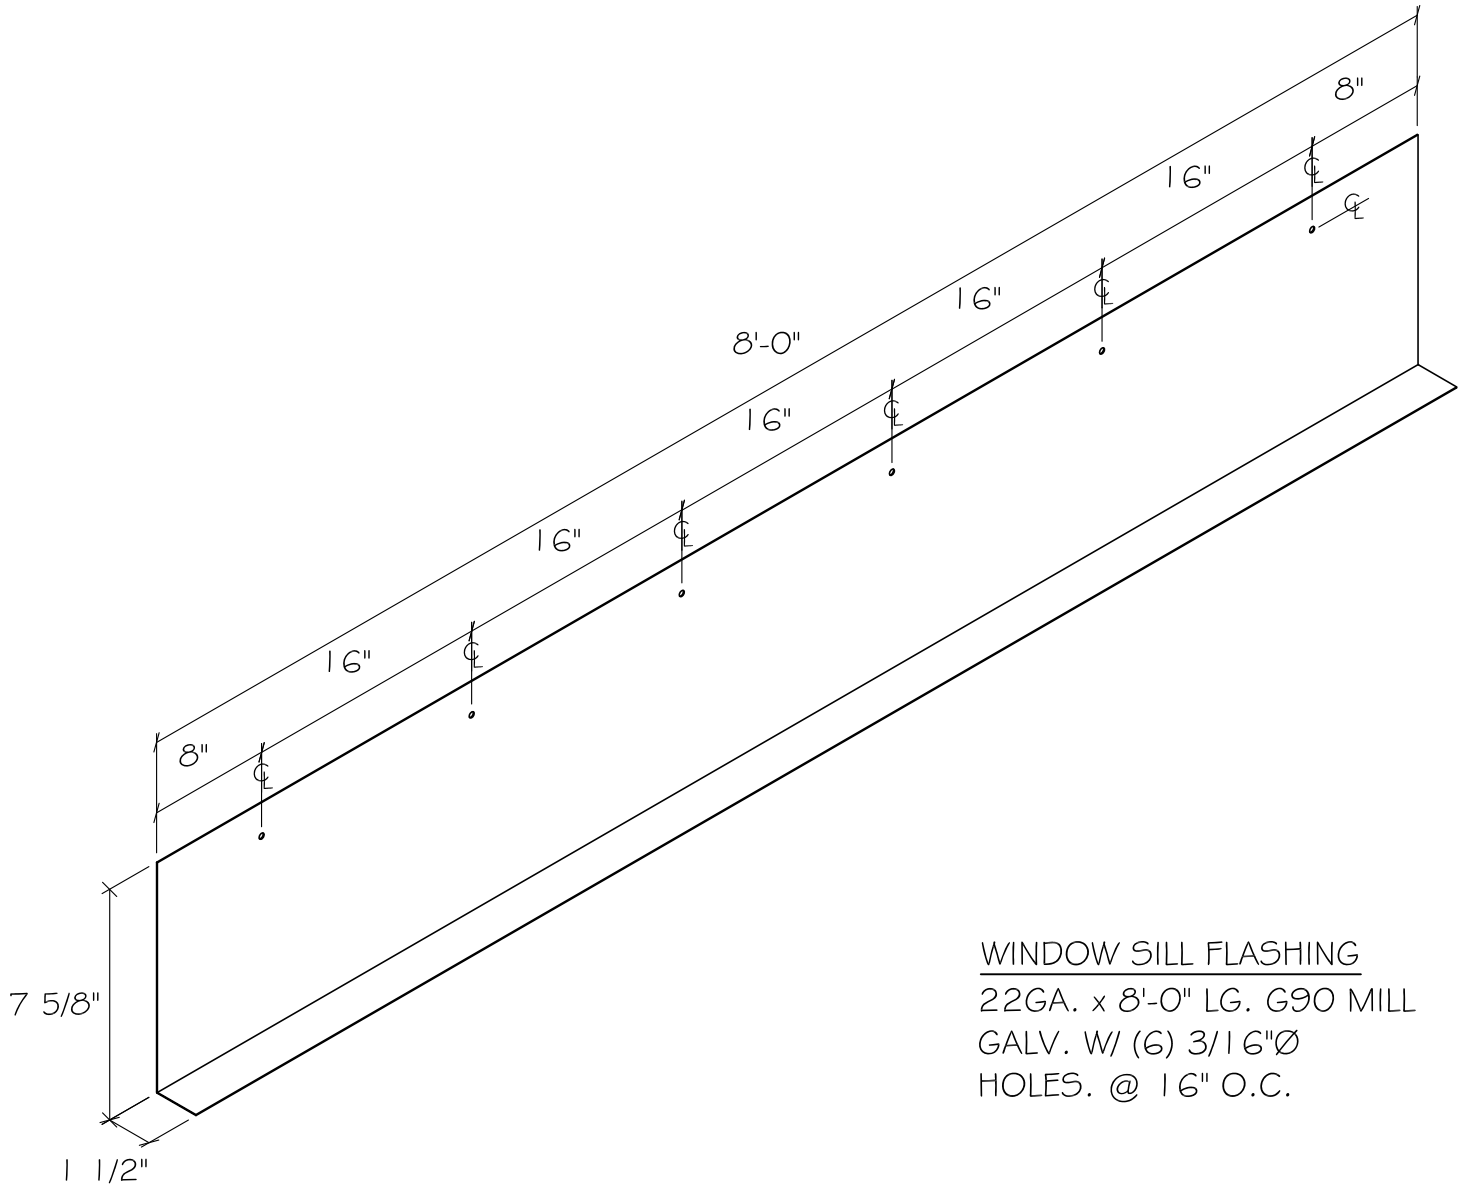

## THIN TECH®

WINDOW SILL FLASHING  
 22GA. x 8'-0" LG. G90 MILL  
 GALV. W/ (6) 3/16"Ø  
 HOLES. @ 16" O.C.

PIECE QUANTITY:

PROJECT:

LOCATION: NEW YORK, NEW YORK

C/O: GLEN - GERY

DESCRIPTION: "STANDARD COMPONENT PART SHEET"