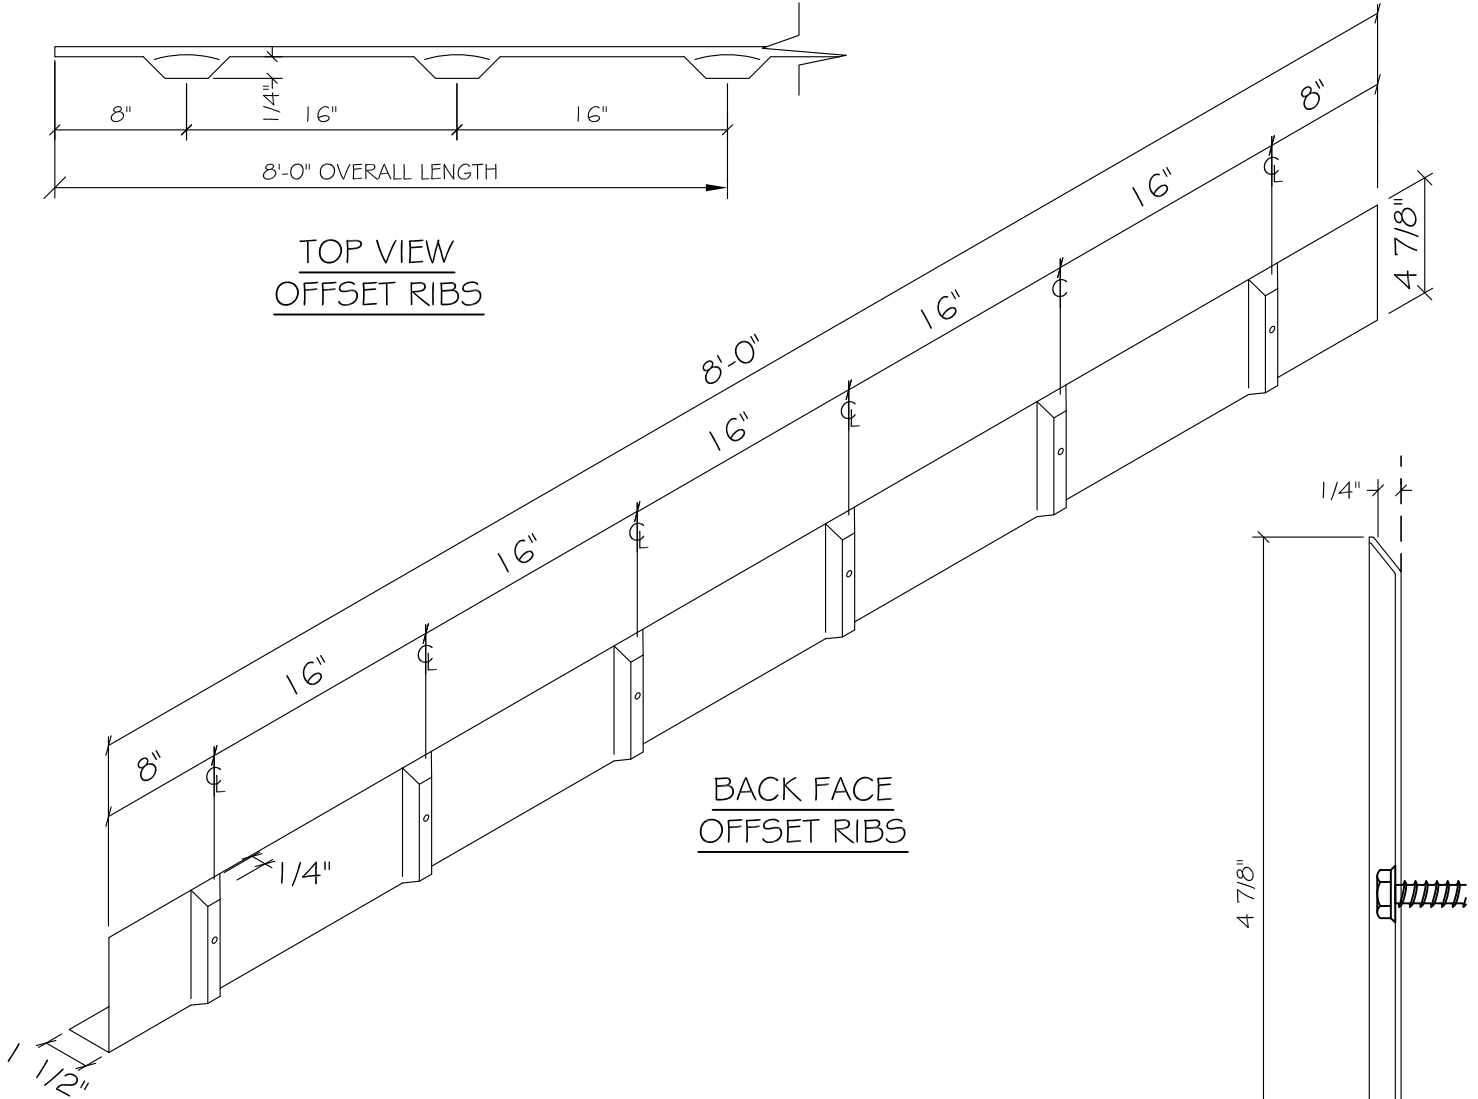

Glen-Gery

THIN TECH®

TOP VIEW
OFFSET RIBS

BACK FACE
OFFSET RIBS

SECTION
OFFSET RIBS

WINDOWSILL FLASHING: WF-2 ELITE
 22GA. x 8'-0" LG. S/S TYPE 304
 CHANNEL W/ (6) OFFSET RIBS
 AND 3/16"Ø HOLES. @ 16" O.C.

SCALE: N.T.S.