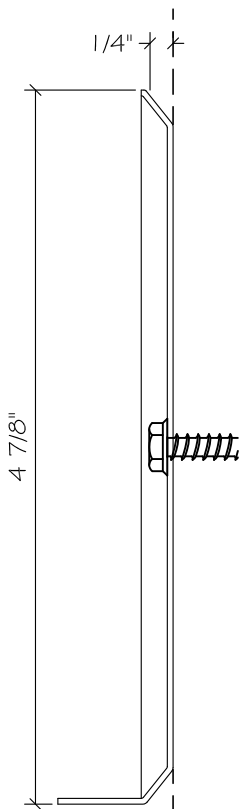

Glen-Gery

THIN TECH®

TOP VIEW
OFFSET RIBS

BACK FACE
OFFSET RIBS

SECTION
OFFSET RIBS

WINDOWSILL FLASHING: WF-2 ELITE
 22GA. x 8'-0" LG. S/S TYPE 304
 CHANNEL W/ (6) OFFSET RIBS
 AND 3/16"Ø HOLES. @ 16" O.C.

PIECE QUANTITY:

PROJECT:

LOCATION: NEW YORK, NEW YORK

C/O: GLEN - GERY

DESCRIPTION: "ELITE COMPONENT PART SHEET"

NO:

WF-2
ELITE FLASHING

ISSUE DATE: 05/28/13