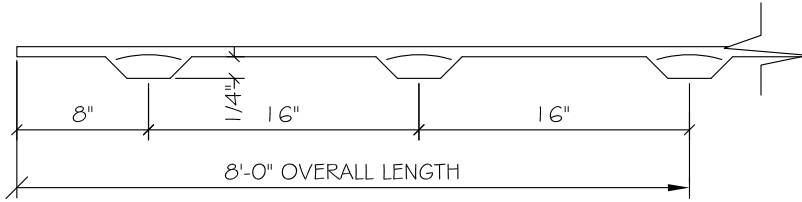

Glen-Gery

THIN TECH®

TOP VIEW
OFFSET RIBS

BACK FACE
OFFSET RIBS

SECTION
OFFSET RIBS

WINDOWSILL FLASHING: WF-2 ELITE
 22GA. x 8'-0" LG. S/S TYPE 304
 CHANNEL W/ (6) OFFSET RIBS
 AND 3/16"Ø HOLES. @ 16" O.C.

PIECE QUANTITY:

PROJECT:

LOCATION: NEW YORK, NEW YORK

C/O: GLEN - GERY

DESCRIPTION: "ELITE COMPONENT PART SHEET"

NO:

WF-2
ELITE FLASHING

ISSUE DATE: 05/28/13