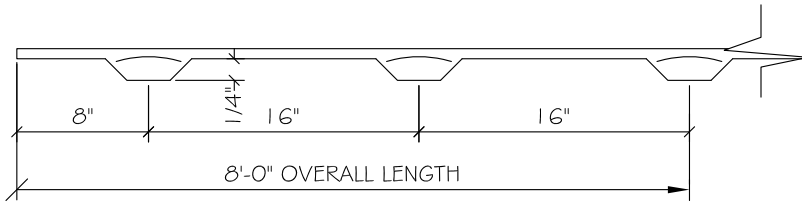

Glen-Gery

THIN TECH®

TOP VIEW
OFFSET RIBS

BACK FACE
OFFSET RIBS

SECTION
OFFSET RIBS

WINDOWSILL FLASHING: WF-1 ELITE
22GA. x 8'-0" LG. 5/5 TYPE 304
CHANNEL W/ (6) OFFSET RIBS
AND 3/16"Ø HOLES. @ 16" O.C.

PIECE QUANTITY:

PROJECT:

LOCATION: NEW YORK, NEW YORK

C/O: GLEN - GERY

DESCRIPTION: "ELITE COMPONENT PART SHEET"

NO:

WF-1
ELITE FLASHING

ISSUE DATE: 05/28/13

SCALE: N.T.S.