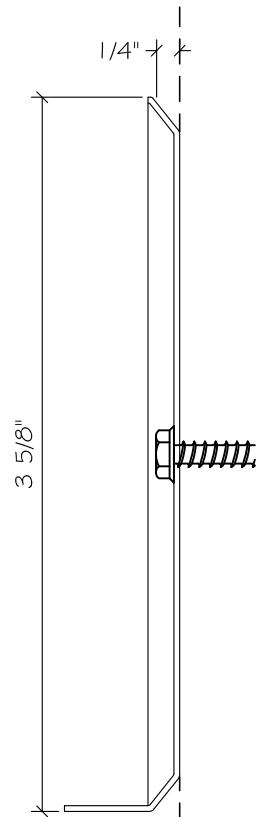

Glen-Gery

THIN TECH®

TOP VIEW
OFFSET RIBS

BACK FACE
OFFSET RIBS

SECTION
OFFSET RIBS

WINDOWSILL FLASHING: WF-1 ELITE
22GA. x 8'-0" LG. 5/5 TYPE 304
CHANNEL W/ (6) OFFSET RIBS
AND 3/16"Ø HOLES. @ 16" O.C.

PIECE QUANTITY:

PROJECT:

LOCATION: NEW YORK, NEW YORK

C/O: GLEN - GERY

DESCRIPTION: "ELITE COMPONENT PART SHEET"

NO:

WF-1
ELITE FLASHING

ISSUE DATE: 05/28/13

SCALE: N.T.S.