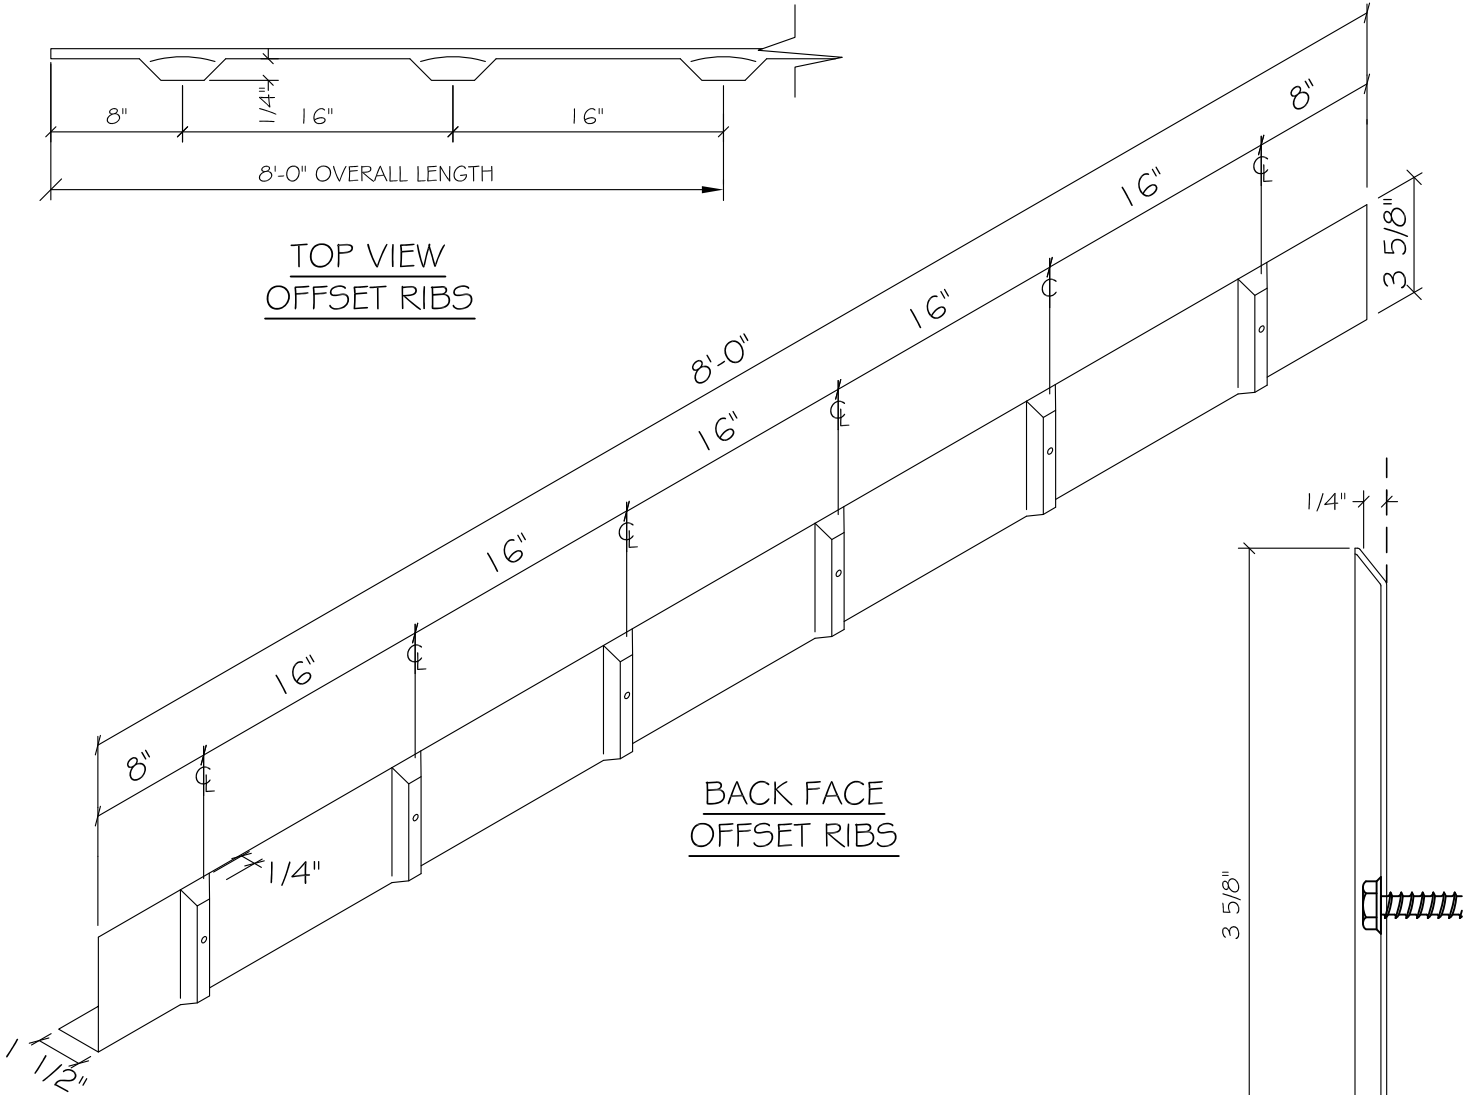

Glen-Gery

THIN TECH®

TOP VIEW
OFFSET RIBS

BACK FACE
OFFSET RIBS

SECTION
OFFSET RIBS

WINDOWSILL FLASHING: WF-1 ELITE
22GA. x 8'-0" LG. 5/5 TYPE 304
CHANNEL W/ (6) OFFSET RIBS
AND 3/16"Ø HOLES. @ 16" O.C.

PIECE QUANTITY:

PROJECT:

LOCATION: NEW YORK, NEW YORK

C/O: GLEN - GERY

DESCRIPTION: "ELITE COMPONENT PART SHEET"

NO:

WF-1
ELITE FLASHING

ISSUE DATE: 05/28/13

SCALE: N.T.S.