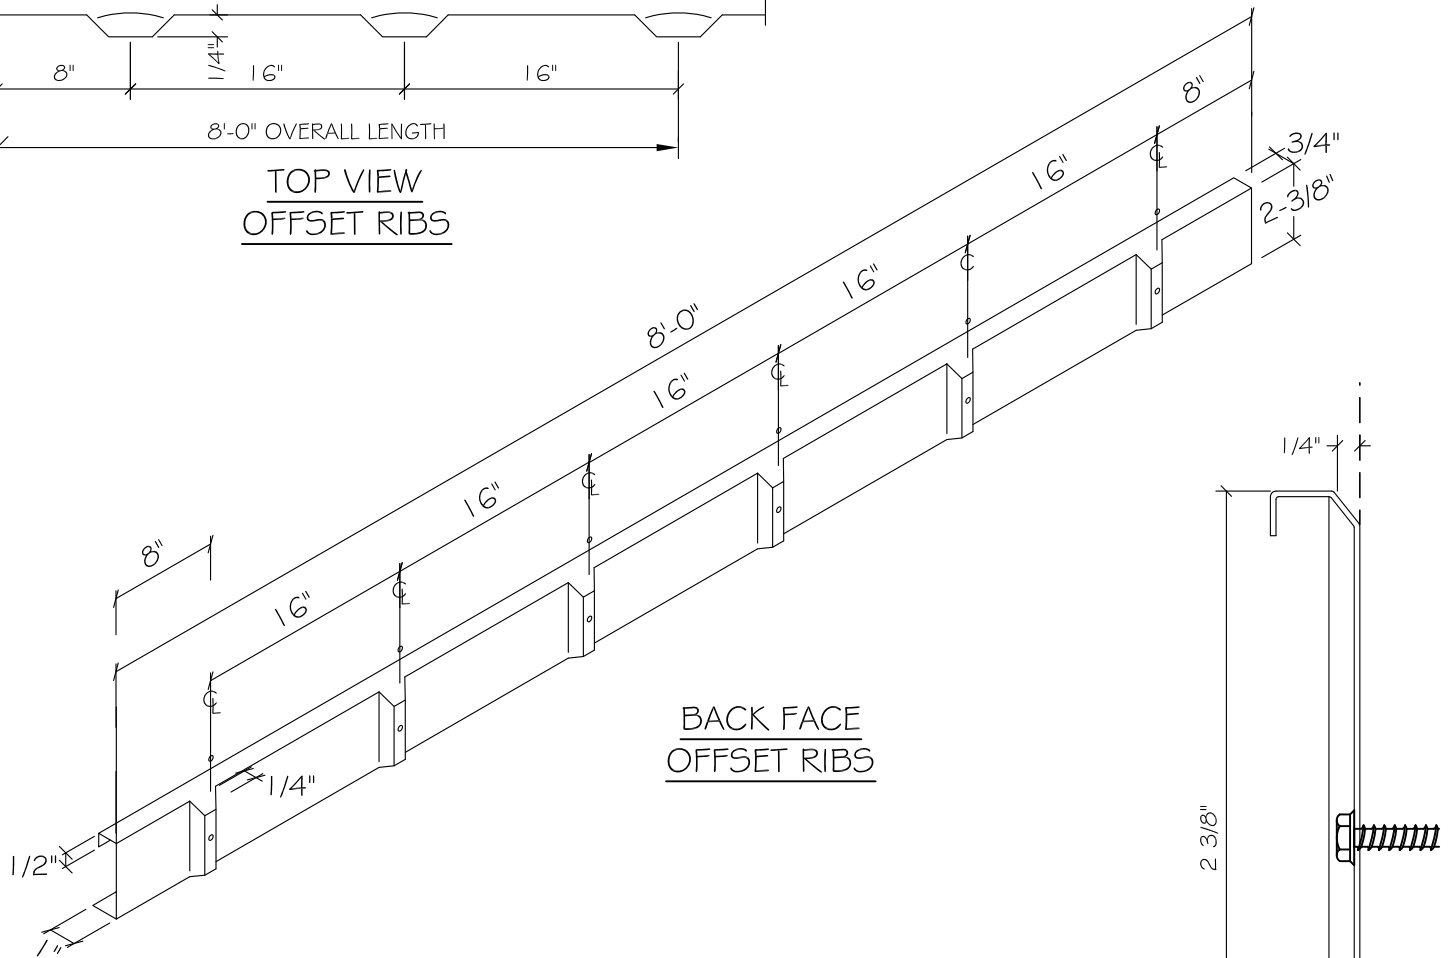

THIN TECH®

TOP VIEW
OFFSET RIBS

BACK FACE
OFFSET RIBS

SECTION
OFFSET RIBS

TYPE #5 ELITE
22GA. x 8'-0" LG. S/S TYPE 304
CHANNEL W/ (6) OFFSET RIBS
AND 3/16"Ø HOLES. @ 16" O.C.

PIECE QUANTITY:

PROJECT:

LOCATION: NEW YORK, NEW YORK

C/O: GLEN - GERY

DESCRIPTION: "ELITE CHANNEL CLIPS TYPE # 5"

NO:

TYPE #5
ELITE CHANNEL

ISSUE DATE: 05/17/13

SCALE: N.T.S.