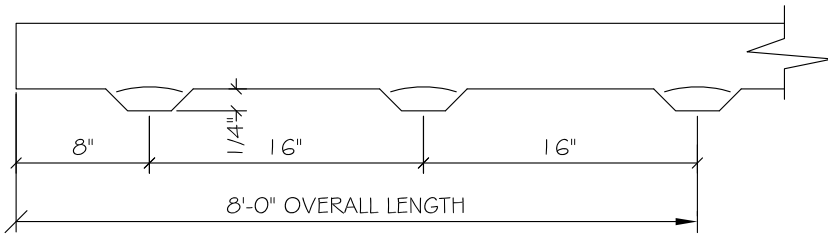

THIN TECH®

TOP VIEW
OFFSET RIBS

BACK FACE
OFFSET RIBS

SECTION
OFFSET RIBS

TYPE #5 ELITE
22GA. x 8'-0" LG. S/S TYPE 304
CHANNEL W/ (6) OFFSET RIBS
AND 3/16"Ø HOLES. @ 16" O.C.

PIECE QUANTITY:

PROJECT:

LOCATION: NEW YORK, NEW YORK

C/O: GLEN - GERY

DESCRIPTION: "ELITE CHANNEL CLIPS TYPE # 5"

NO:

TYPE #5
ELITE CHANNEL

ISSUE DATE: 05/17/13

SCALE: N.T.S.