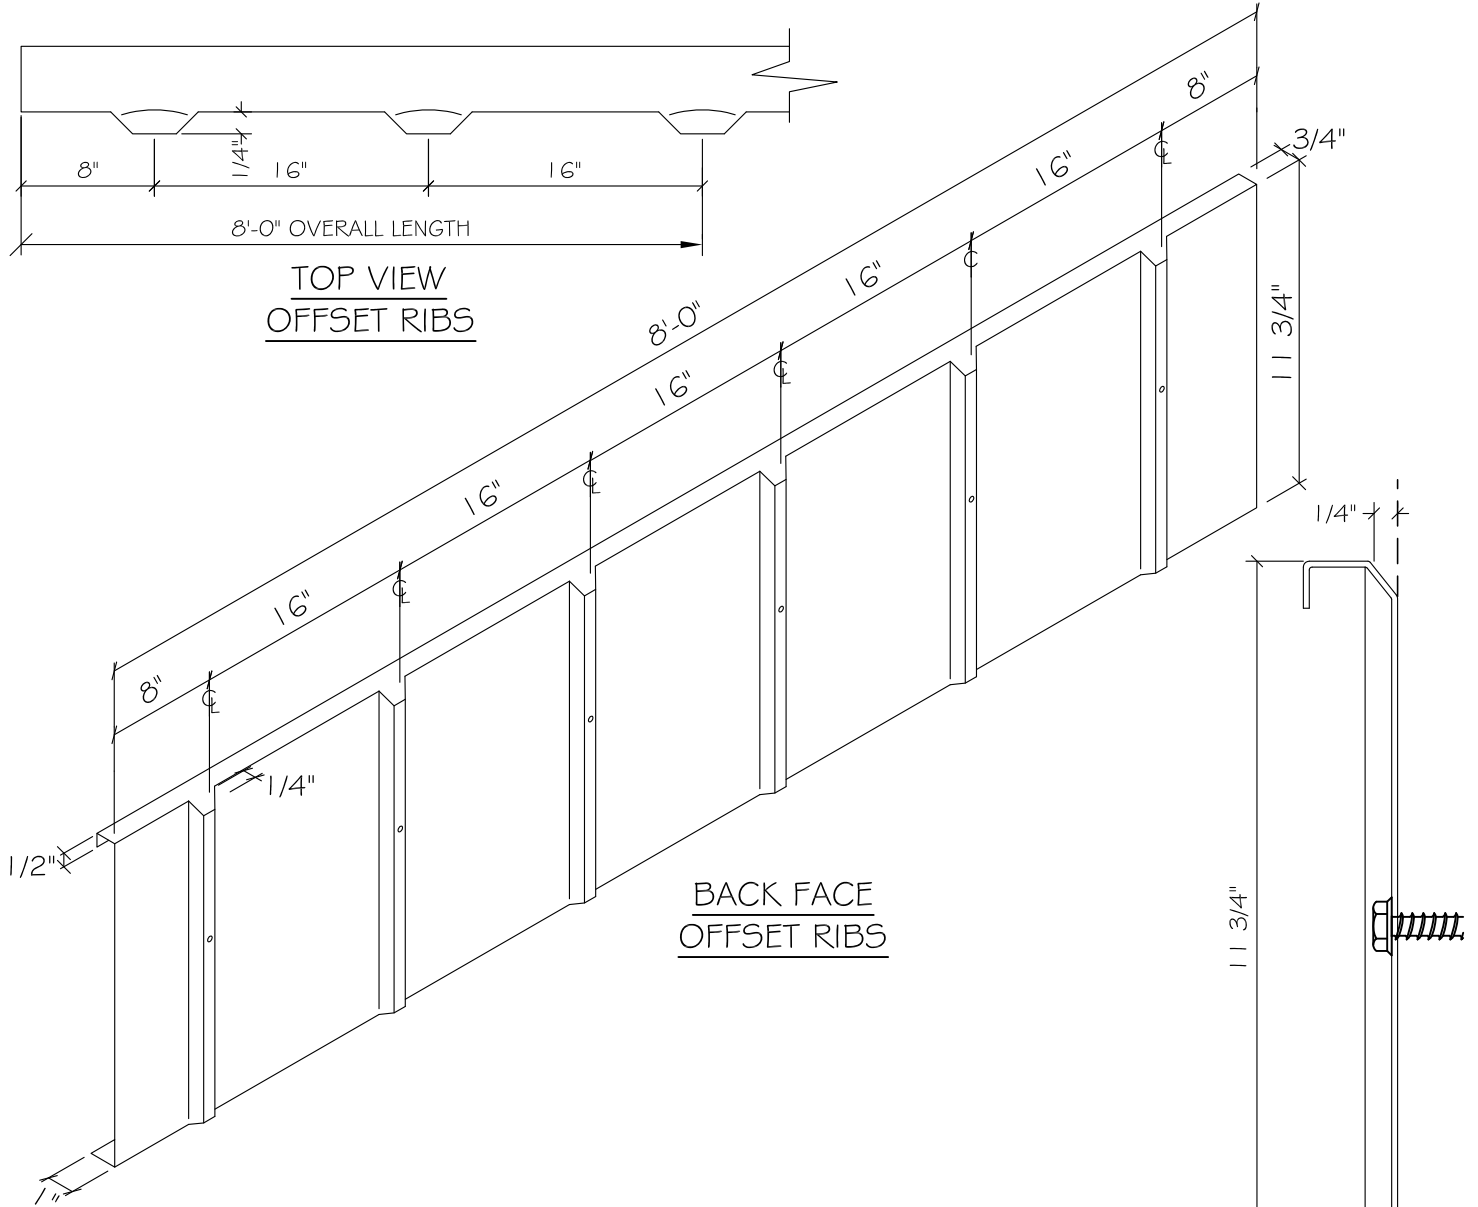

Glen-Gery

THIN TECH®

TOP VIEW
OFFSET RIBS

BACK FACE
OFFSET RIBS

SECTION
OFFSET RIBS

TYPE #3 ELITE

22GA. x 8'-0" LG. S/S TYPE 304
CHANNEL W/ (6) OFFSET RIBS
AND 3/16"Ø HOLES. @ 16" O.C.

PIECE QUANTITY:

PROJECT:

LOCATION: NEW YORK, NEW YORK

C/O: GLEN - GERY

DESCRIPTION: "ELITE CHANNEL CLIPS TYPE # 3"

NO:

TYPE #3
ELITE CHANNEL

ISSUE DATE: 05/17/13

SCALE: N.T.S.