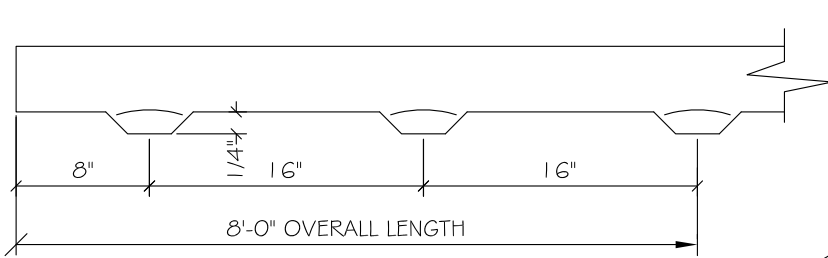

Glen-Gery

THIN TECH®

TOP VIEW
OFFSET RIBS

BACK FACE
OFFSET RIBS

SECTION
OFFSET RIBS

TYPE #3 ELITE

22GA. x 8'-0" LG. S/S TYPE 304
CHANNEL W/ (6) OFFSET RIBS
AND 3/16"Ø HOLES. @ 16" O.C.

PIECE QUANTITY:

PROJECT:

LOCATION: NEW YORK, NEW YORK

C/O: GLEN - GERY

DESCRIPTION: "ELITE CHANNEL CLIPS TYPE # 3"

NO:

TYPE #3
ELITE CHANNEL

ISSUE DATE: 05/17/13

SCALE: N.T.S.