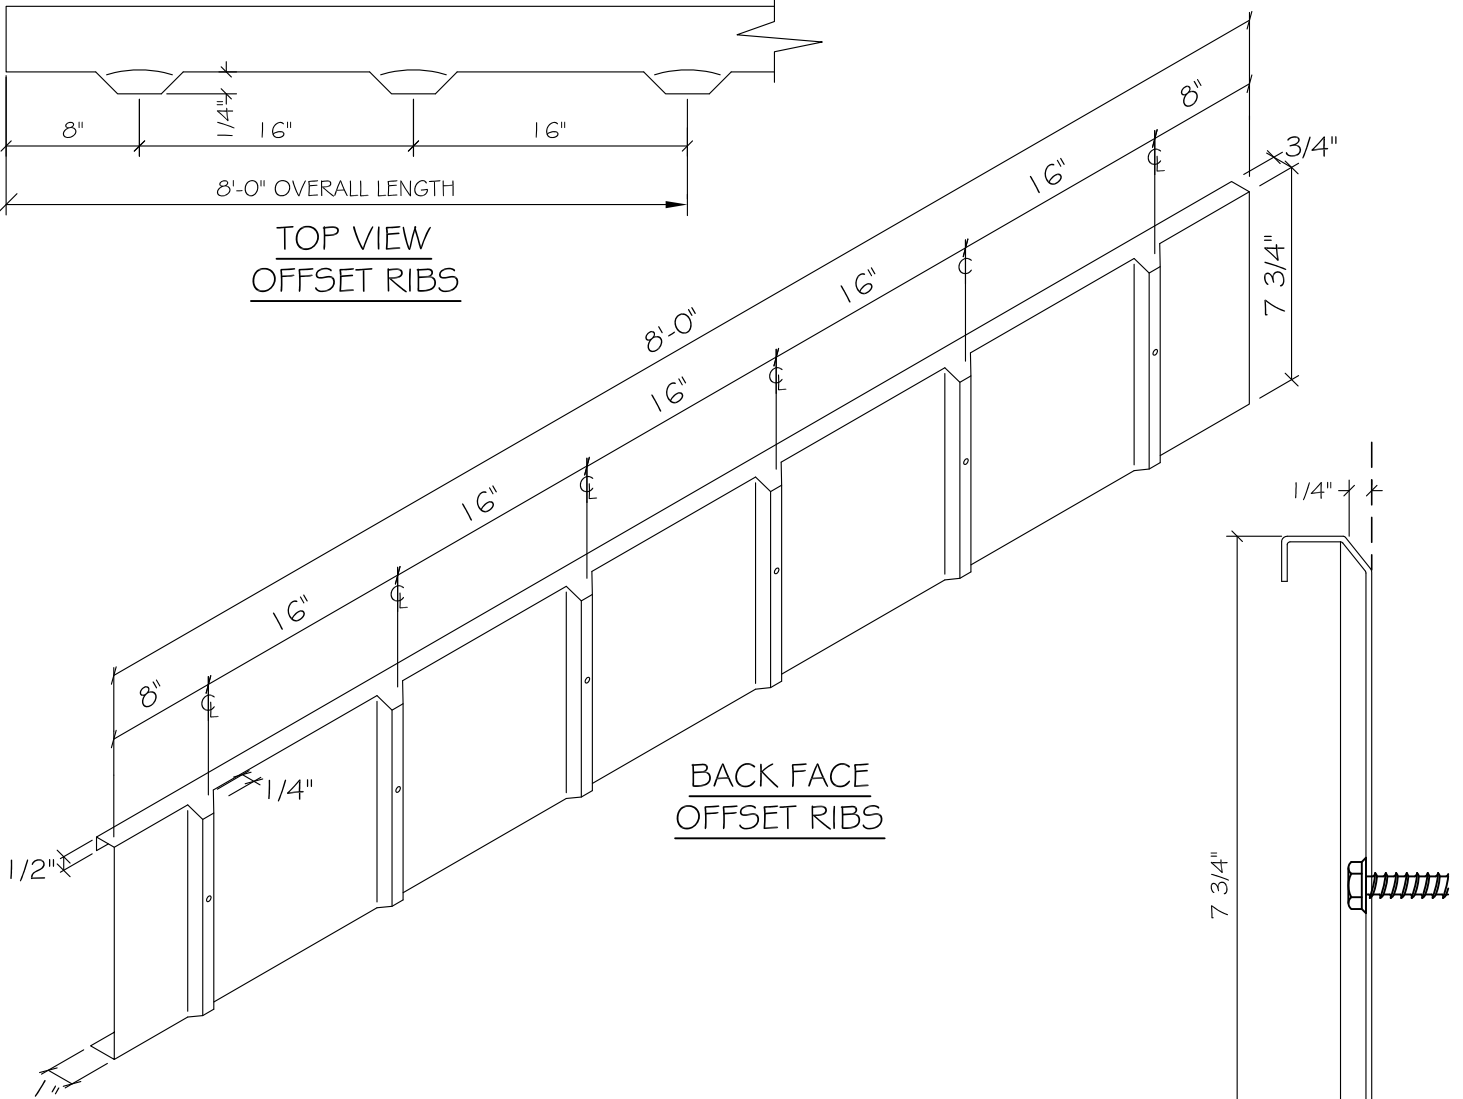

## THIN TECH®

TOP VIEW  
OFFSET RIBS

BACK FACE  
OFFSET RIBS

SECTION  
OFFSET RIBS

TYPE #2 ELITE  
22GA. x 8'-0" LG. S/S TYPE 304  
CHANNEL W/ (6) OFFSET RIBS  
AND 3/16"Ø HOLES. @ 16" O.C.

PIECE QUANTITY:

PROJECT:

LOCATION: NEW YORK, NEW YORK

C/O: GLEN - GERY

DESCRIPTION: "ELITE CHANNEL CLIPS TYPE # 2"

NO:

**TYPE #2**  
ELITE CHANNEL

ISSUE DATE: 05/17/13

SCALE: N.T.S.