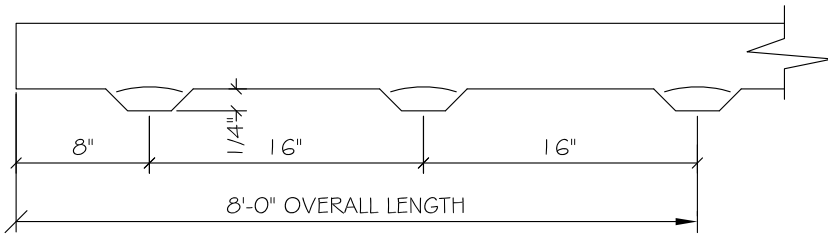

## THIN TECH®

TOP VIEW  
OFFSET RIBS

BACK FACE  
OFFSET RIBS

SECTION  
OFFSET RIBS

TYPE #2 ELITE  
22GA. x 8'-0" LG. S/S TYPE 304  
CHANNEL W/ (6) OFFSET RIBS  
AND 3/16"Ø HOLES. @ 16" O.C.

PIECE QUANTITY:

PROJECT:

LOCATION: NEW YORK, NEW YORK

C/O: GLEN - GERY

DESCRIPTION: "ELITE CHANNEL CLIPS TYPE # 2"

NO:

**TYPE #2**  
ELITE CHANNEL

ISSUE DATE: 05/17/13

SCALE: N.T.S.