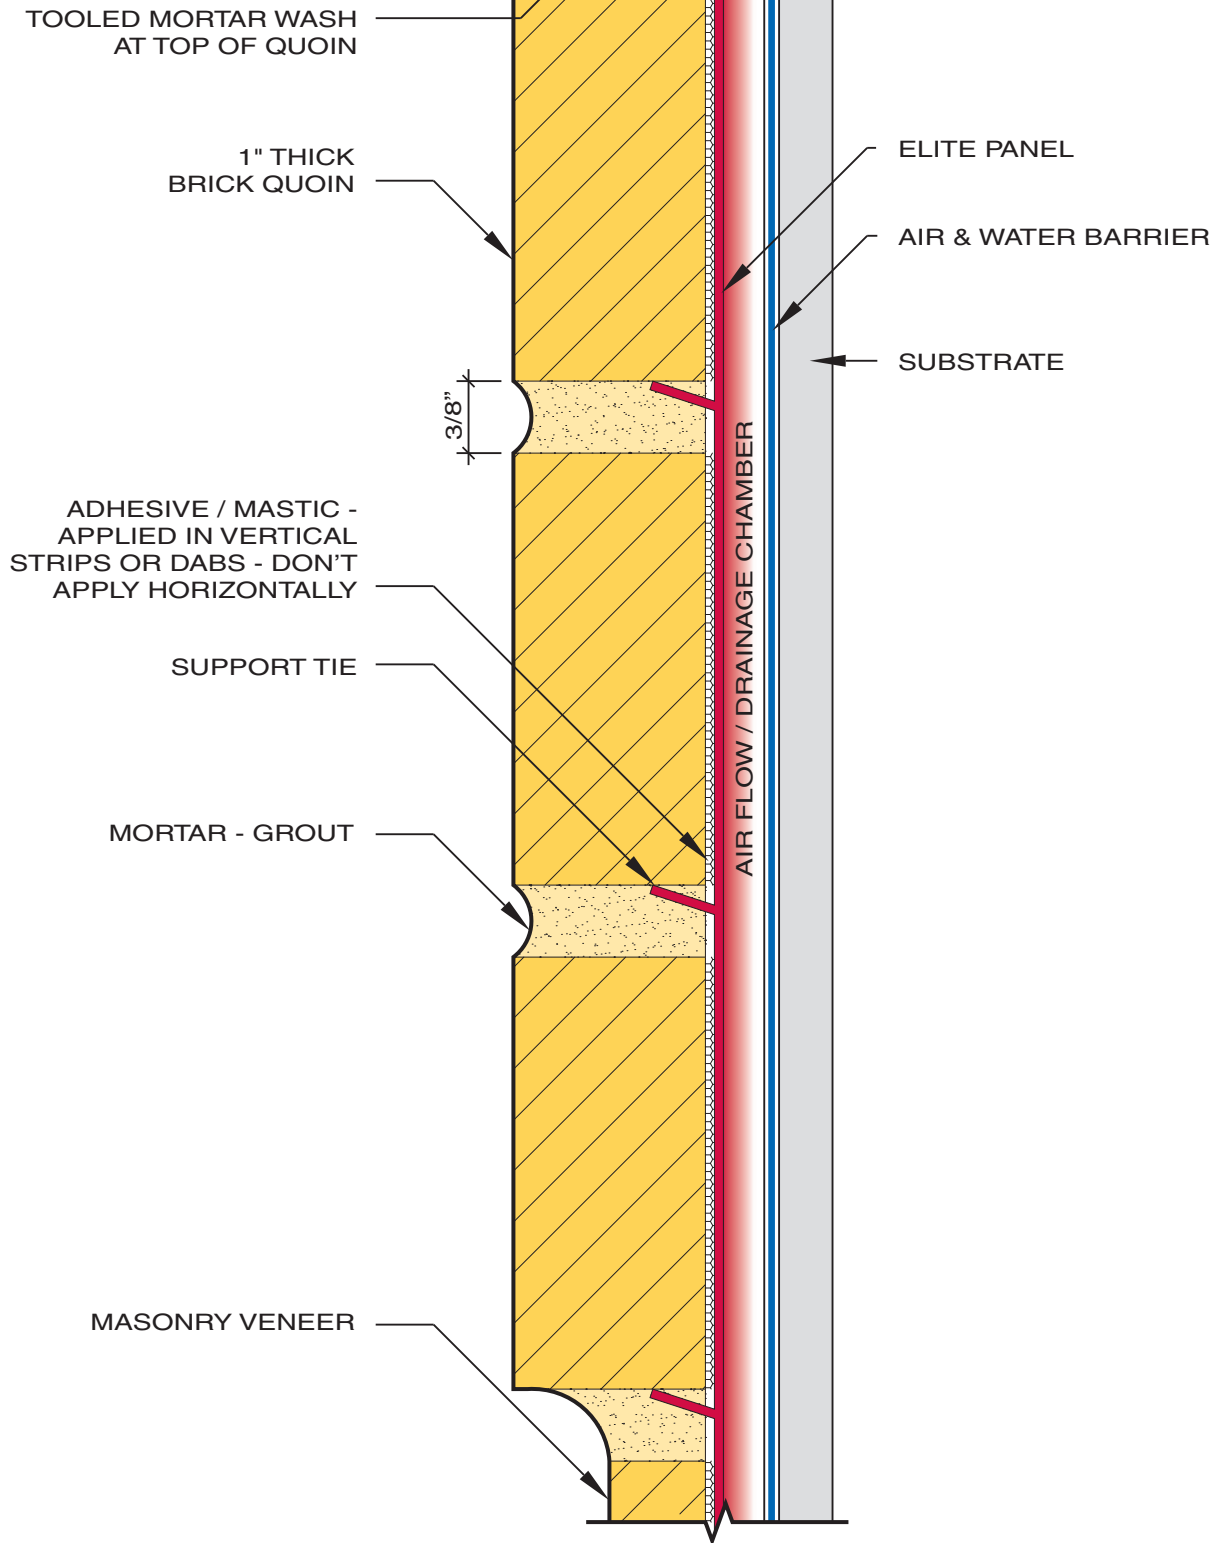

THIN TECH®

QUOIN

SCALE : 1'-0" = 1'-0"

ELITE