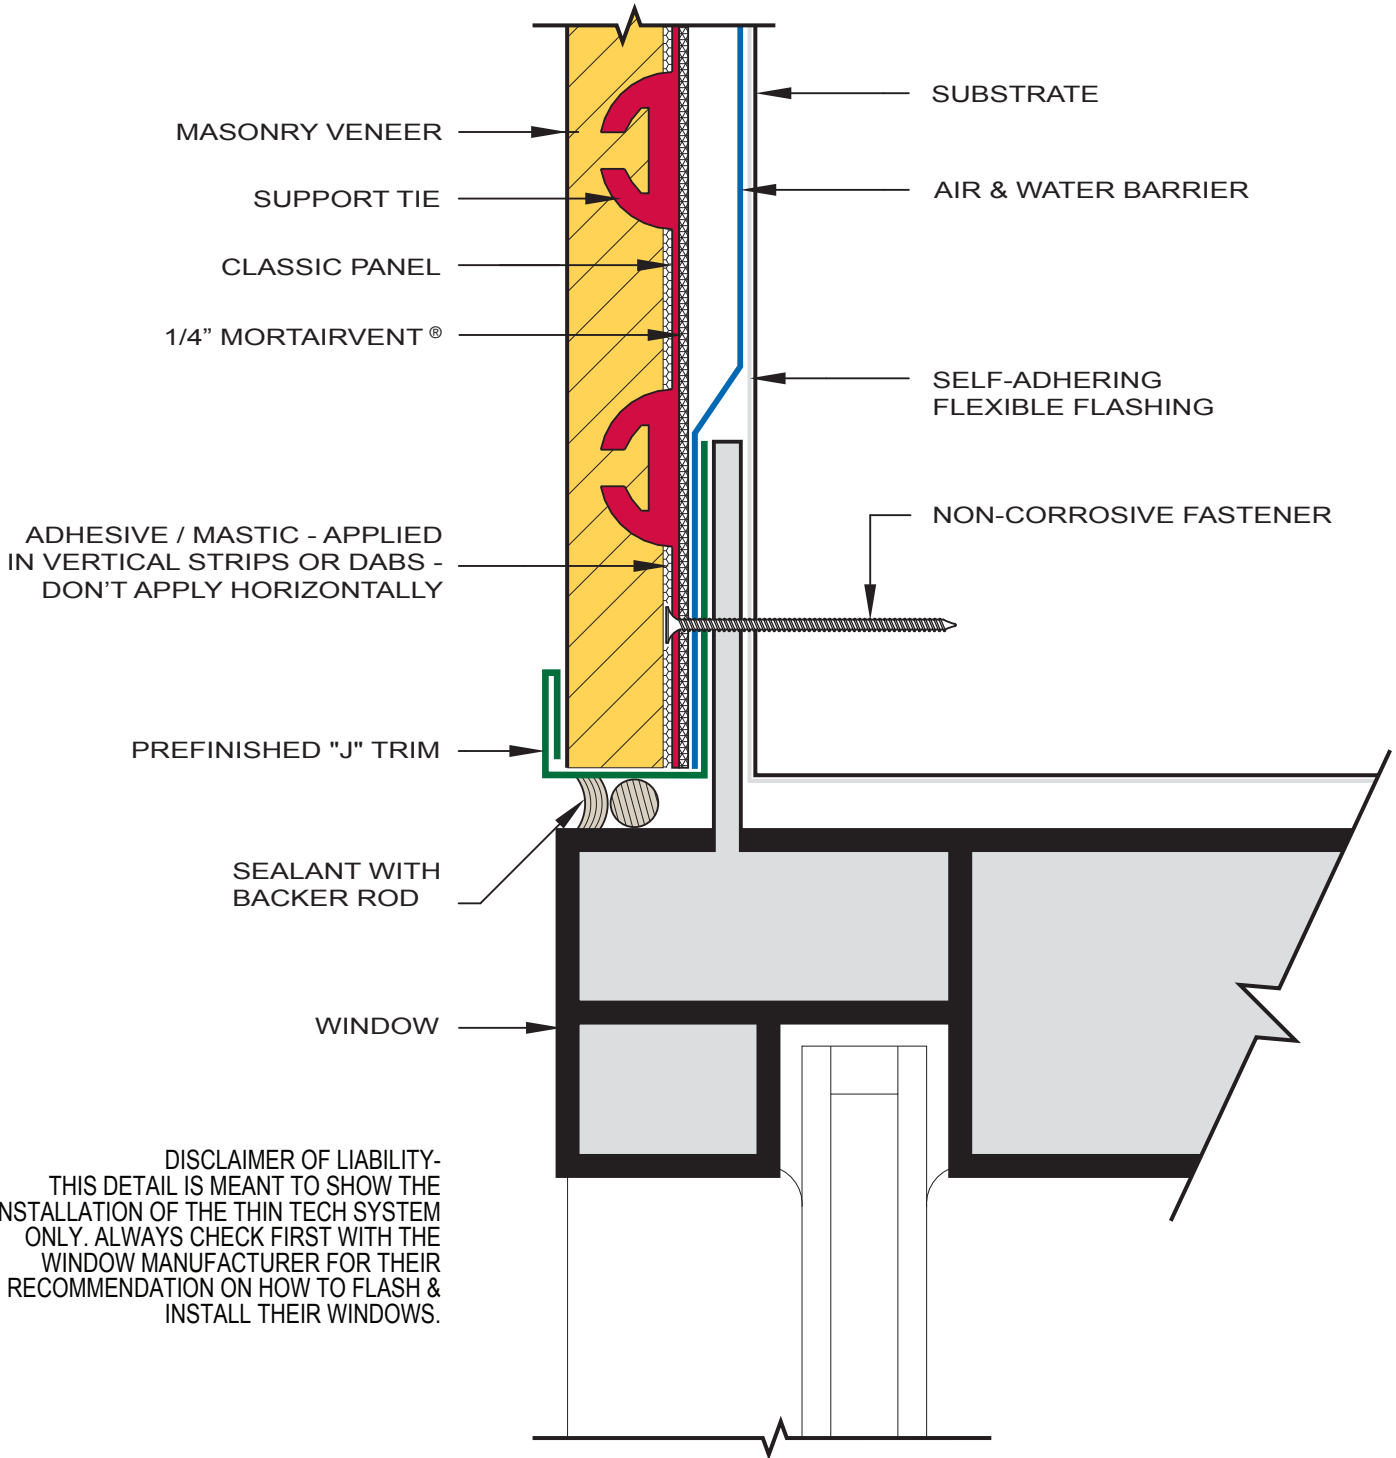

THIN TECH®

FLANGED WINDOW JAMB

CLASSIC

SCALE : 1'-0" = 1'-0"