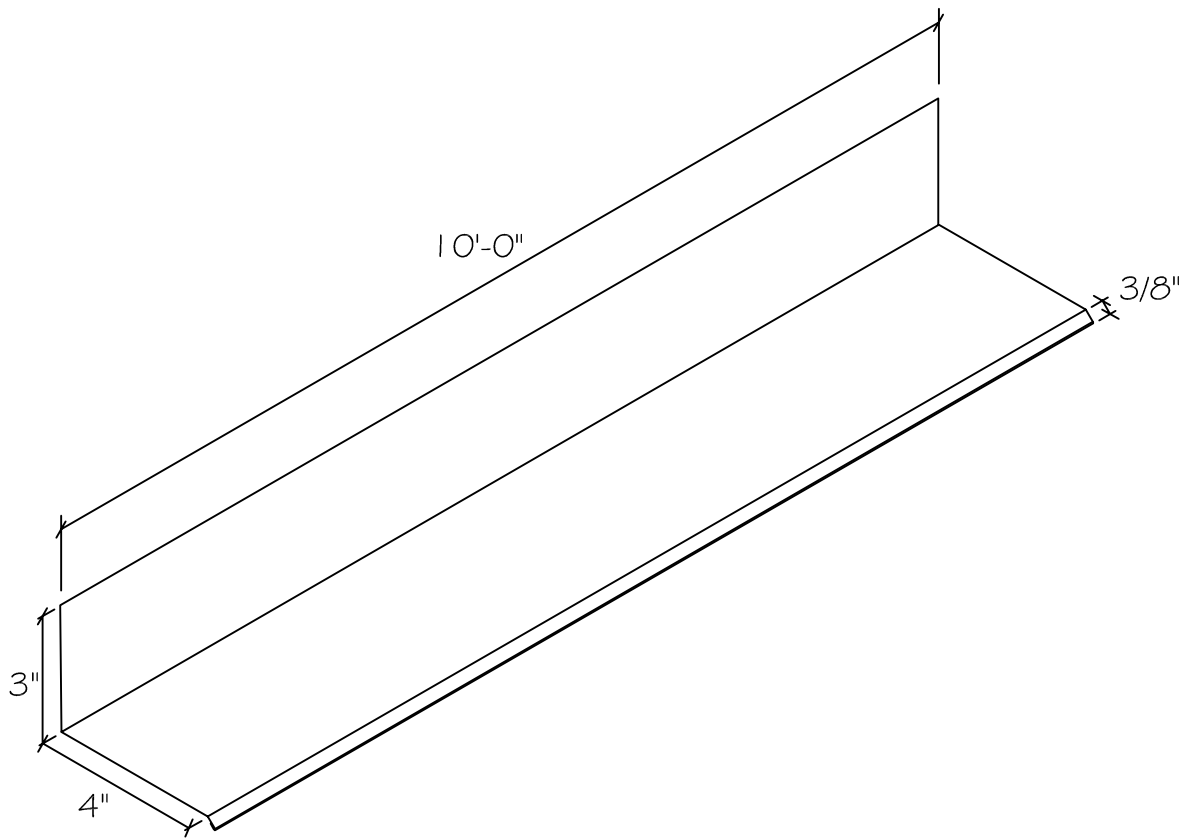

## THIN TECH<sup>®</sup>

STARTER ANGLE

- 26GA. x 10'-0" LG. STAINLESS STEEL ANGLE

PIECE QUANTITY:	PROJECT:	NO:
	LOCATION: 05/17/17	<b>SA-4</b>
	C/O: GLEN - GERY	ISSUE DATE: 05/17/17
DESCRIPTION: 4" STARTER ANGLE	SCALE: N.T.S.	