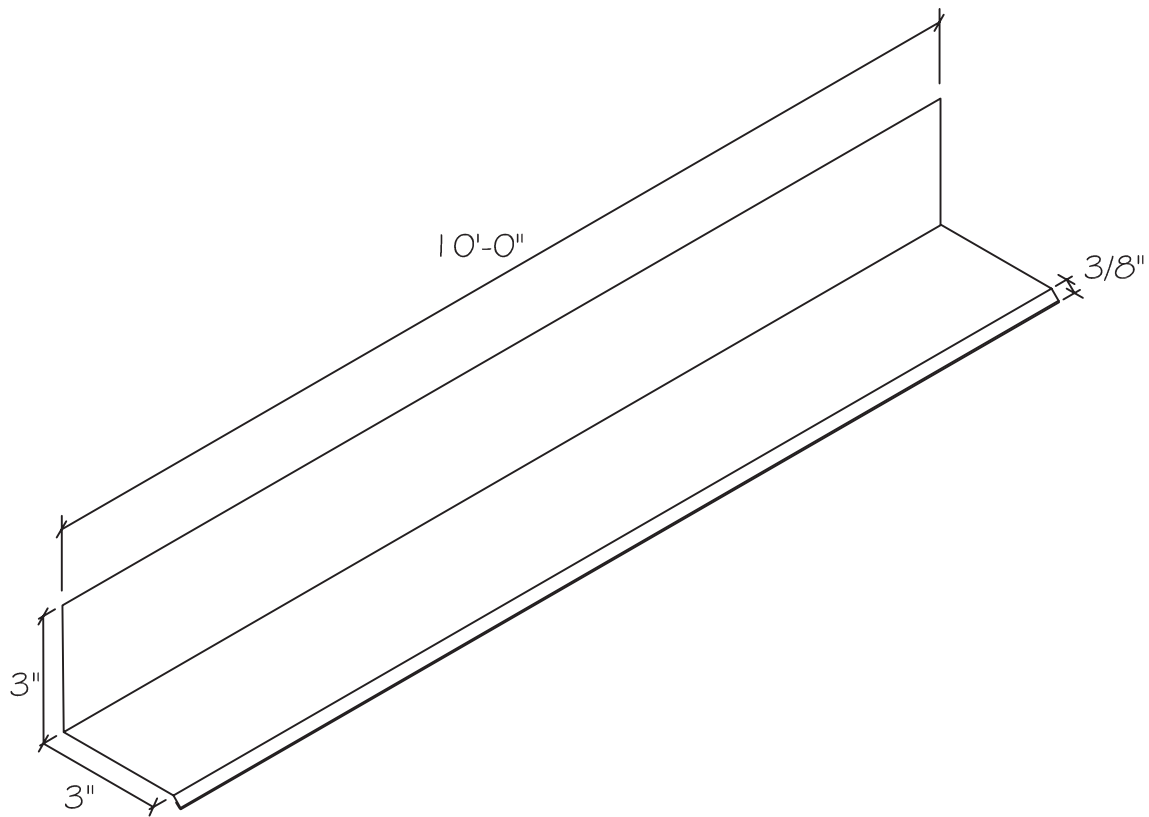

Glen-Gery

THIN TECH[®]

STARTER ANGLE

- 26GA. x 10'-0" LG. STAINLESS STEEL ANGLE

PIECE QUANTITY:	PROJECT:	NO:
	LOCATION: 05/17/17	SA-3
	C/O: GLEN - GERY	ISSUE DATE: 05/17/17
DESCRIPTION: 3" STARTER ANGLE	SCALE: N.T.S.	