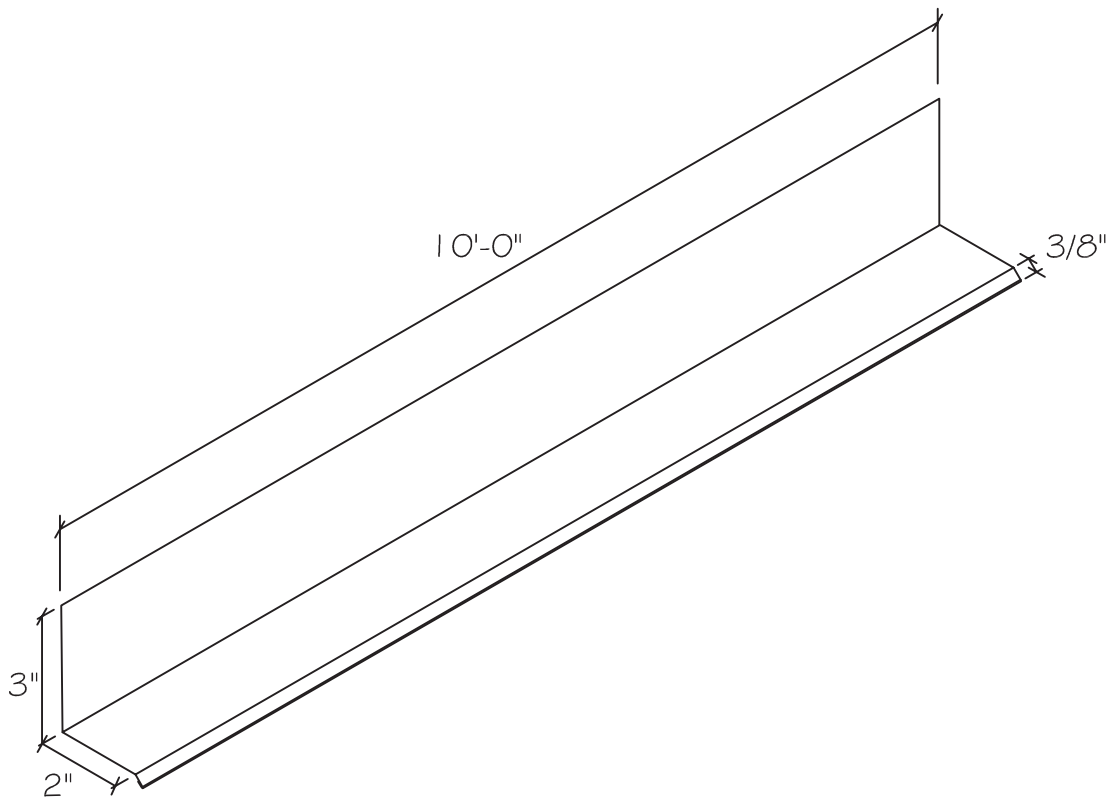

Glen-Gery

THIN TECH[®]

STARTER ANGLE

- 26GA. x 10'-0" LG. STAINLESS STEEL ANGLE

PIECE QUANTITY:	PROJECT:	NO:
	LOCATION: 05/17/17	SA-2
	C/O: GLEN - GERY	ISSUE DATE: 05/17/17
DESCRIPTION: 2" STARTER ANGLE	SCALE: N.T.S.	