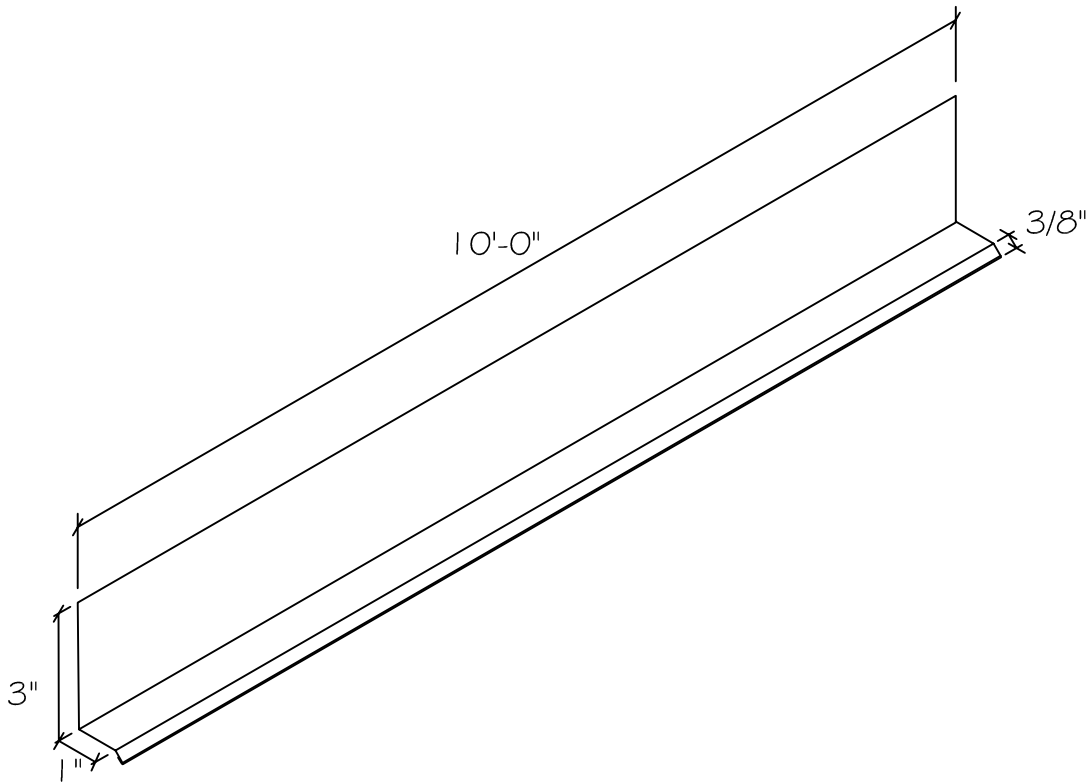

## THIN TECH<sup>®</sup>

STARTER ANGLE

- 26GA. x 10'-0" LG. STAINLESS STEEL ANGLE

PIECE QUANTITY:	PROJECT:	NO:
	LOCATION: 05/17/17	<b>SA-1</b>
	C/O: GLEN - GERY	ISSUE DATE: 05/17/17
DESCRIPTION: 1" STARTER ANGLE	SCALE: N.T.S.	