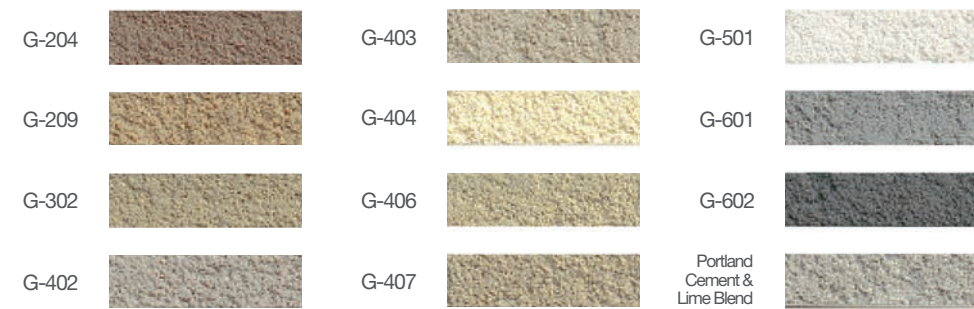

Shenandoah
Family Estate
Series

A finisher home.

With Lawrenceville in Shenandoah, there's no one you can't impress and nothing you can't endure.

Mortar

C O L O R S E L E C T I O N

Choosing the right mortar color can make all the difference when building your vision. Whether you're going for contrast or a more even-toned aesthetic, our range of mortar styles can help bring your ideal look to life. See the full suite of mortar colors at glengery.com.